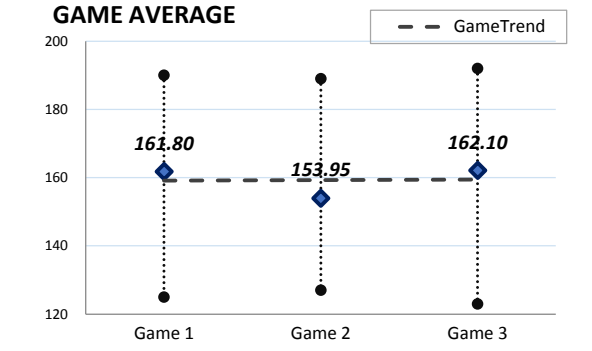

## PERFORMANCE MEASURE

Season Average **159.28**

Avg Differential **-1.68**

OverAvg (%) **0.517**

PowerWin (%) **0.503**

**20**

**BOWLER of the YEAR**

www.bowlerstats.com/statsheet/renoleague/Walter\_H.pdf

Last 5 Wks	Avg	Game 1	Game 2	Game 3	Series	Avg +/-	Change	AvgDiff	#OverAvg	PwrWins	Sch/Hdcp	Lane	GM Trend
WK22	159.74	190	171	192	553	24.60	1.37	19.30	3	26.0	9 / 5	21-22	
WK23	159.28	140	145	167	452	(8.62)	(0.45)	-9.82	1	7.0	17 / 21	19-20	
WK24	159.28						0.00				/		
WK25	159.28						0.00				/		
WK26	159.28						0.00				/		
<b>Avg (5WK)</b>	159.37	165.00	158.00	179.50	502.50	7.99	0.18	4.74	2.00	16.5	13 / 13		
<b>vs. Current</b>	0.43	3.20	4.05	17.40	24.65	7.54	-0.54	6.42	0.37	1.40	3 / 1		