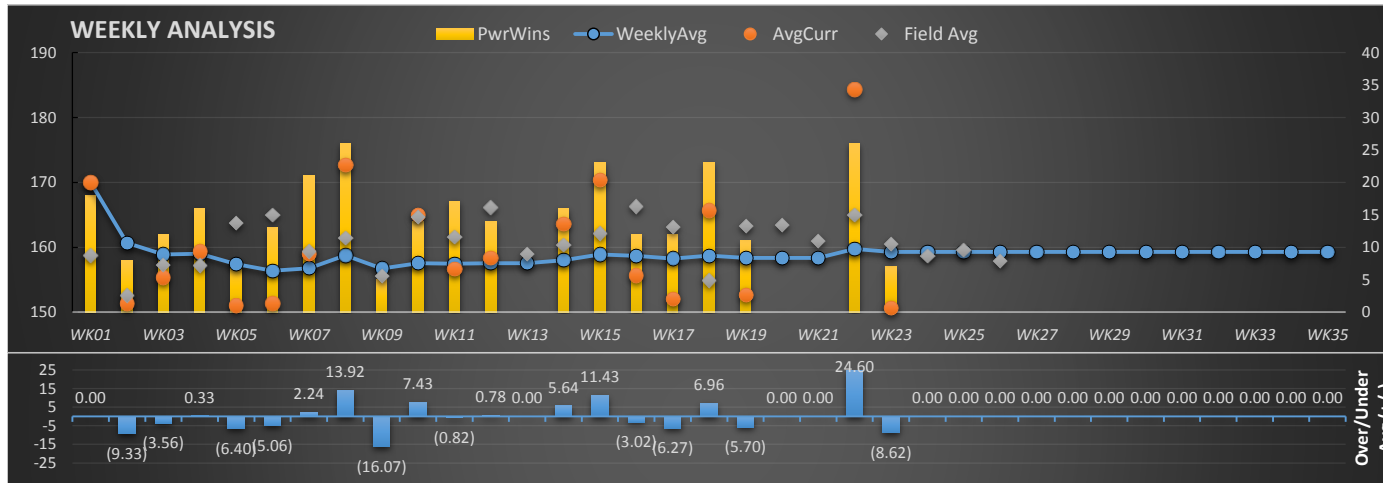

## PERFORMANCE MEASURE

Season Average **159.28**

Avg Differential **-1.68**

OverAvg (%) **0.517**

PowerWin (%) **0.503**

**20**

**BOWLER of the YEAR**

www.bowlerstats.com/statsheet/renoleague/Walter\_H.pdf

Last 5 Wks	Avg	Game 1	Game 2	Game 3	Series	Avg +/-	Change	AvgDiff	#OverAvg	PwrWins	Sch/Hdcp	Lane	GM Trend
WK22	159.74	190	171	192	553	24.60	1.37	19.30	3	26.0	9 / 5	21-22	
WK23	159.28	140	145	167	452	(8.62)	(0.45)	-9.82	1	7.0	17 / 21	19-20	
WK24	159.28						0.00				/		
WK25	159.28						0.00				/		
WK26	159.28						0.00				/		
<b>Avg (5WK)</b>	159.37	165.00	158.00	179.50	502.50	7.99	0.18	4.74	2.00	16.5	13 / 13		
<b>vs. Current</b>	0.43	3.20	4.05	17.40	24.65	7.54	-0.54	6.42	0.37	1.40	3 / 1		