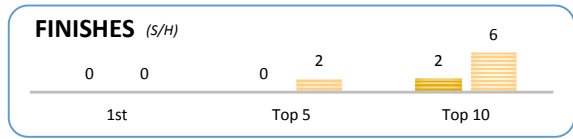

Walter H.

Bowler's Dashboard
RENO LEAGUE
2015/2016
Results as of WK26

PERFORMANCE MEASURE