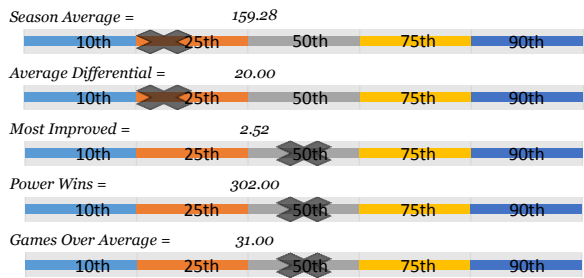

Walter H.

Bowler's Dashboard
RENO LEAGUE
2015/2016
Results as of WK26

PERFORMANCE MEASURE