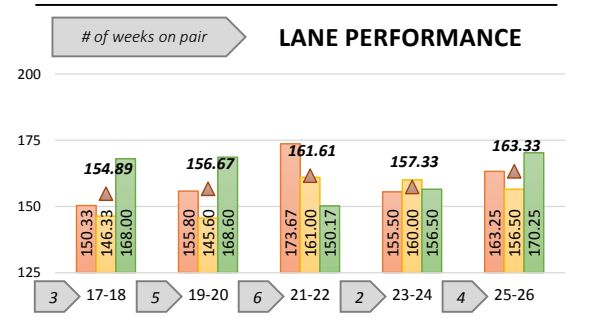

## PERFORMANCE MEASURE

Season Average **159.28**

Avg Differential **-1.68**

OverAvg (%) **0.517**

PowerWin (%) **0.503**

**20**

**BOWLER of the YEAR**

www.bowlerstats.com/statsheet/renoleague/Walter\_H.pdf

Last 5 Wks	Avg	Game 1	Game 2	Game 3	Series	Avg +/-	Change	AvgDiff	#OverAvg	PwrWins	Sch/Hdcp	Lane	GM Trend
WK22	159.74	190	171	192	553	24.60	1.37	19.30	3	26.0	9 / 5	21-22	
WK23	159.28	140	145	167	452	(8.62)	(0.45)	-9.82	1	7.0	17 / 21	19-20	
WK24	159.28						0.00				/		
WK25	159.28						0.00				/		
WK26	159.28						0.00				/		
<b>Avg (5WK)</b>	159.37	165.00	158.00	179.50	502.50	7.99	0.18	4.74	2.00	16.5	13 / 13		
<b>vs. Current</b>	0.43	3.20	4.05	17.40	24.65	7.54	-0.54	6.42	0.37	1.40	3 / 1		