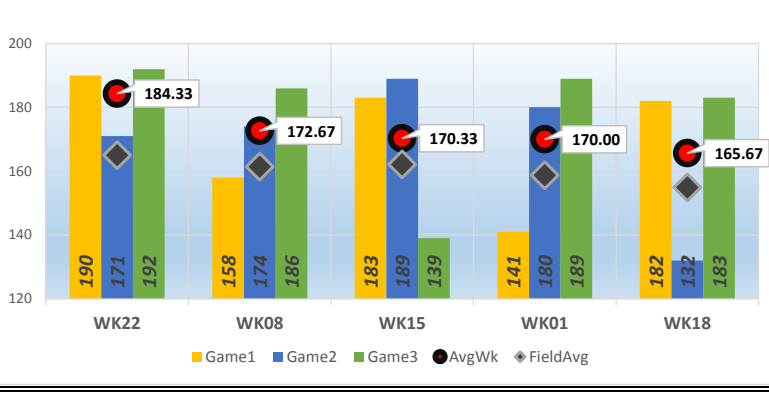

## PERFORMANCE MEASURE

Season Average **159.28**

Avg Differential **-1.68**

OverAvg (%) **0.517**

PowerWin (%) **0.503**

**20**

**BOWLER of the YEAR**

www.bowlerstats.com/statsheet/renoleague/Walter\_H.pdf

Last 5 Wks	Avg	Game 1	Game 2	Game 3	Series	Avg +/-	Change	AvgDiff	#OverAvg	PwrWins	Sch/Hdcp	Lane	GM Trend
WK22	159.74	190	171	192	553	24.60	1.37	19.30	3	26.0	9 / 5	21-22	
WK23	159.28	140	145	167	452	(8.62)	(0.45)	-9.82	1	7.0	17 / 21	19-20	
WK24	159.28						0.00				/		
WK25	159.28						0.00				/		
WK26	159.28						0.00				/		
<b>Avg (5WK)</b>	159.37	165.00	158.00	179.50	502.50	7.99	0.18	4.74	2.00	16.5	13 / 13		
<b>vs. Current</b>	0.43	3.20	4.05	17.40	24.65	7.54	-0.54	6.42	0.37	1.40	3 / 1		