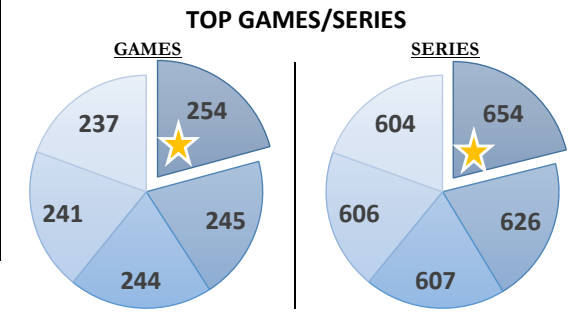

www.bowlerstats.com/statsheet/reoleague/Tracy_W.pdf

Last 5 Wks	Avg	Game 1	Game 2	Game 3	Series	Avg +/-	Change	AvgDiff	#OverAvg	PwrWins	Sch/Hdcp	Lane	GM Trend
WK22	181.60	200	202	204	606	20.40	↑ 1.02	36.97	3	25.0	6 / 6	19-20	↗
WK23	182.55	179	224	204	607	19.79	↑ 0.94	41.85	2	25.0	5 / 3	17-18	↗
WK24	184.09	195	241	218	654	33.91	↑ 1.54	59.33	3	30.0	3 / 2	21-22	↗
WK25	182.64	130	117	201	448	(33.31)	↓ (1.45)	-10.24	1	1.0	19 / 28	25-26	↘
WK26	183.00	183	245	147	575	8.67	↑ 0.36	33.77	1	25.0	7 / 7	17-18	↘
Avg (5WK)	182.77	177.40	205.80	194.80	578.00	9.89	↑ 0.48	32.34	2.00	21.2	8 / 9		↗
vs. Current	▼ -0.25	▼ -1.56	▲ 24.04	▲ 6.52	▲ 29.00	▲ 10.04	▼ -0.44	▲ 9.96	▲ 0.38	▲ 5.12	0 / 5		↘

Top 5 Weeks

Top 5	Games	Series	Week	Game1	Game2	Game3	AvgWk	Average	Field Avg
1st	254	654	WK24	195	241	218	218.00	184.09	158.67
2nd	245	626	WK01	244	189	193	208.67	208.67	158.76
3rd	244	607	WK23	179	224	204	202.33	182.55	160.49
4th	241	606	WK22	200	202	204	202.00	181.60	165.03
5th	237	604	WK08	224	182	198	201.33	182.25	161.44