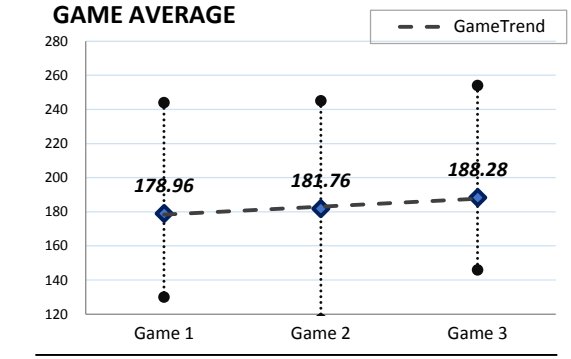

Tracy W.

Bowler's Dashboard
RENO LEAGUE
2015/2016
Results as of WK26

PERFORMANCE MEASURE

Season Average 183.00

Avg Differential 22.38

OverAvg (%) 0.453

PowerWin (%) 0.529

9
BOWLER of the YEAR

www.bowlerstats.com/statsheet/reoleague/Tracy_W.pdf

Last 5 Wks	Avg	Game 1	Game 2	Game 3	Series	Avg +/-	Change	AvgDiff	#OverAvg	PwrWins	Sch/Hdcp	Lane	GM Trend
WK22	181.60	200	202	204	606	20.40	↑ 1.02	36.97	3	25.0	6 / 6	19-20	↗
WK23	182.55	179	224	204	607	19.79	↑ 0.94	41.85	2	25.0	5 / 3	17-18	↗
WK24	184.09	195	241	218	654	33.91	↑ 1.54	59.33	3	30.0	3 / 2	21-22	↗
WK25	182.64	130	117	201	448	(33.31)	↓ (1.45)	-10.24	1	1.0	19 / 28	25-26	↘
WK26	183.00	183	245	147	575	8.67	↑ 0.36	33.77	1	25.0	7 / 7	17-18	↘
Avg (5WK)	182.77	177.40	205.80	194.80	578.00	9.89	↑ 0.48	32.34	2.00	21.2	8 / 9		↗
vs. Current	▼ -0.25	▼ -1.56	▲ 24.04	▲ 6.52	▲ 29.00	▲ 10.04	▼ -0.44	▲ 9.96	▲ 0.38	▲ 5.12	0 / 5		↘