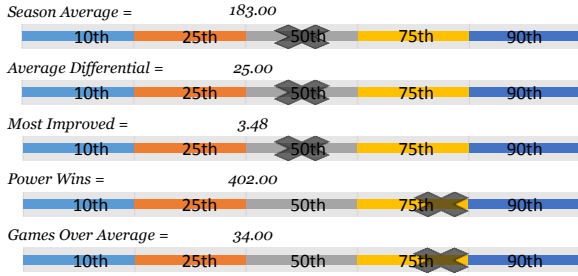

Tracy W.

Bowler's Dashboard
RENO LEAGUE
2015/2016
Results as of WK26

PERFORMANCE MEASURE

Season Average 183.00

Avg Differential 22.38

OverAvg (%) 0.453

PowerWin (%) 0.529

9
BOWLER of the YEAR

www.bowlerstats.com/statsheet/reoleague/Tracy_W.pdf

Last 5 Wks	Avg	Game 1	Game 2	Game 3	Series	Avg +/-	Change	AvgDiff	#OverAvg	PwrWins	Sch/Hdcp	Lane	GM Trend
WK22	181.60	200	202	204	606	20.40	↑ 1.02	36.97	3	25.0	6 / 6	19-20	↗
WK23	182.55	179	224	204	607	19.79	↑ 0.94	41.85	2	25.0	5 / 3	17-18	↗
WK24	184.09	195	241	218	654	33.91	↑ 1.54	59.33	3	30.0	3 / 2	21-22	↗
WK25	182.64	130	117	201	448	(33.31)	↓ (1.45)	-10.24	1	1.0	19 / 28	25-26	↘
WK26	183.00	183	245	147	575	8.67	↑ 0.36	33.77	1	25.0	7 / 7	17-18	↘
Avg (5WK)	182.77	177.40	205.80	194.80	578.00	9.89	↑ 0.48	32.34	2.00	21.2	8 / 9		↗
vs. Current	▼ -0.25	▼ -1.56	▲ 24.04	▲ 6.52	▲ 29.00	▲ 10.04	▼ -0.44	▲ 9.96	▲ 0.38	▲ 5.12	0 / 5		↘