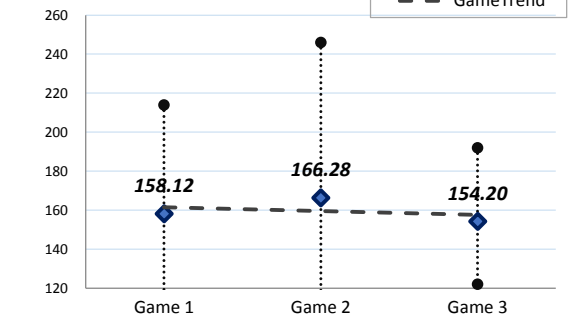

Avg Differential

-1.43

PowerWin (%)

0.558

www.bowlerstats.com/statsheet/renoleague/Shannon_L.pdf

FINISHES (S/H)

TOP GAMES/SERIES

GAME AVERAGE

WEEKLY ANALYSIS

Last 5 Wks	Avg	Game 1	Game 2	Game 3	Series	Avg +/-	Change	AvgDiff	#OverAvg	PwrWins	Sch/Hdcp	Lane	GM Trend
WK22	160.90	194	188	181	563	26.76	1.34	22.63	3	28.0	8 / 3	17-18	
WK23	159.53	127	127	138	392	(28.86)	(1.37)	-29.82	0	1.0	23 / 27	19-20	
WK24	159.39	134	180	155	469	(3.06)	(0.14)	-2.33	1	18.0	15 / 14	21-22	
WK25	159.92	188	152	176	516	12.08	0.53	12.43	2	26.0	11 / 3	19-20	
WK26	159.53	148	151	152	451	(9.20)	(0.38)	-7.56	0	12.0	18 / 20	23-24	
Avg (5WK)	159.86	158.20	159.60	160.40	478.20	(0.46)	(0.01)	-0.93	2.00	17.0	15 / 13		
vs. Current	▲3.06	▲0.08	▼-6.68	▲6.20	▼-0.40	▼-4.37	▼-1.76	▲0.49	▲0.19	▲0.12	0 / 0		