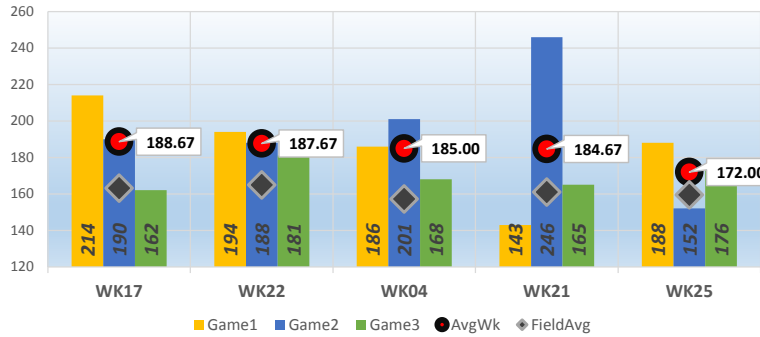

Shannon L.

Bowler's Dashboard
RENO LEAGUE
2015/2016
Results as of WK26

PERFORMANCE MEASURE

Season Average

159.53

OverAvg (%)

0.507

BOWLER of the YEAR

Avg Differential

-1.43

PowerWin (%)

0.558

www.bowlerstats.com/statsheet/renoleague/Shannon_L.pdf

FINISHES (S/H)

TOP GAMES/SERIES

GAME AVERAGE

WEEKLY ANALYSIS

Last 5 Wks	Avg	Game 1	Game 2	Game 3	Series	Avg +/-	Change	AvgDiff	#OverAvg	PwrWins	Sch/Hdcp	Lane	GM Trend
WK22	160.90	194	188	181	563	26.76	1.34	22.63	3	28.0	8 / 3	17-18	
WK23	159.53	127	127	138	392	(28.86)	(1.37)	-29.82	0	1.0	23 / 27	19-20	
WK24	159.39	134	180	155	469	(3.06)	(0.14)	-2.33	1	18.0	15 / 14	21-22	
WK25	159.92	188	152	176	516	12.08	0.53	12.43	2	26.0	11 / 3	19-20	
WK26	159.53	148	151	152	451	(9.20)	(0.38)	-7.56	0	12.0	18 / 20	23-24	
Avg (5WK)	159.86	158.20	159.60	160.40	478.20	(0.46)	(0.01)	-0.93	2.00	17.0	15 / 13		
vs. Current	▲3.06	▲0.08	▼-6.68	▲6.20	▼-0.40	▼-4.37	▼-1.76	▲0.49	▲0.19	▲0.12	0 / 0		