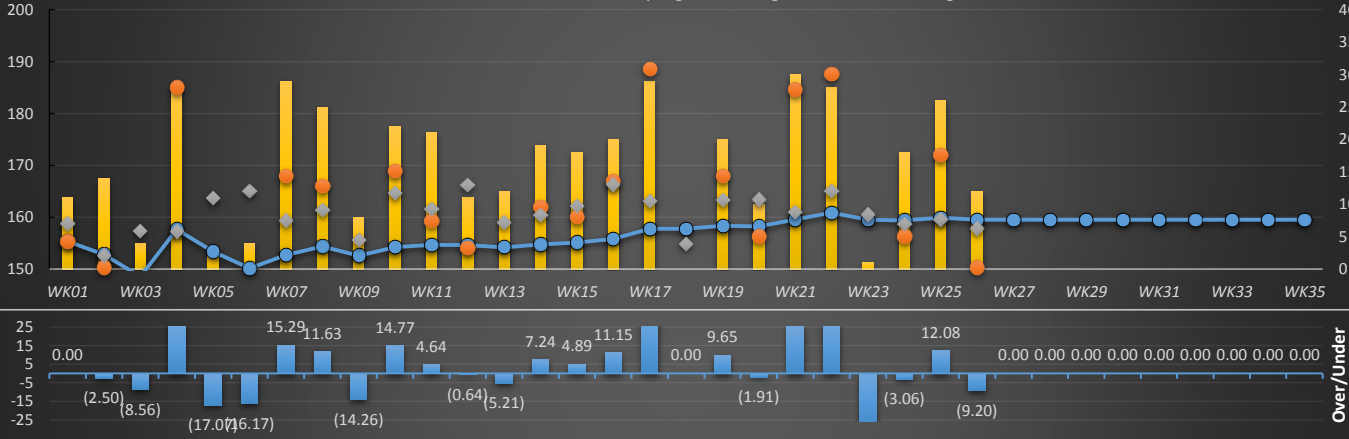

Avg Differential

-1.43

PowerWin (%)

0.558

www.bowlerstats.com/statsheet/renoleague/Shannon_L.pdf

FINISHES (S/H)

TOP GAMES/SERIES

GAME AVERAGE

WEEKLY ANALYSIS

Last 5 Wks	Avg	Game 1	Game 2	Game 3	Series	Avg +/-	Change	AvgDiff	#OverAvg	PwrWins	Sch/Hdcp	Lane	GM Trend
WK22	160.90	194	188	181	563	26.76	1.34	22.63	3	28.0	8 / 3	17-18	
WK23	159.53	127	127	138	392	(28.86)	(1.37)	-29.82	0	1.0	23 / 27	19-20	
WK24	159.39	134	180	155	469	(3.06)	(0.14)	-2.33	1	18.0	15 / 14	21-22	
WK25	159.92	188	152	176	516	12.08	0.53	12.43	2	26.0	11 / 3	19-20	
WK26	159.53	148	151	152	451	(9.20)	(0.38)	-7.56	0	12.0	18 / 20	23-24	
Avg (5WK)	159.86	158.20	159.60	160.40	478.20	(0.46)	(0.01)	-0.93	2.00	17.0	15 / 13		
vs. Current	▲3.06	▲0.08	▼-6.68	▲6.20	▼-0.40	▼-4.37	▼-1.76	▲0.49	▲0.19	▲0.12	0 / 0		