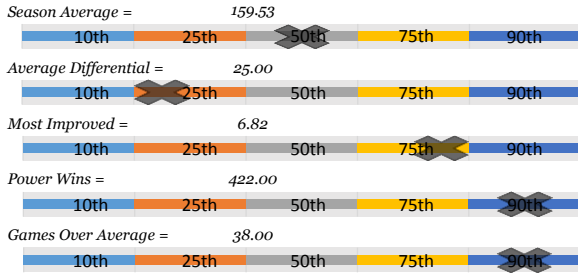

Shannon L.

Bowler's Dashboard
RENO LEAGUE
2015/2016
Results as of WK26

PERFORMANCE MEASURE

Season Average

159.53

OverAvg (%)

0.507

BOWLER of the YEAR

Avg Differential

-1.43

PowerWin (%)

0.558

www.bowlerstats.com/statsheet/renoleague/Shannon_L.pdf

FINISHES (S/H)

TOP GAMES/SERIES

GAME AVERAGE

WEEKLY ANALYSIS

Last 5 Wks	Avg	Game 1	Game 2	Game 3	Series	Avg +/-	Change	AvgDiff	#OverAvg	PwrWins	Sch/Hdcp	Lane	GM Trend
WK22	160.90	194	188	181	563	26.76	1.34	22.63	3	28.0	8 / 3	17-18	
WK23	159.53	127	127	138	392	(28.86)	(1.37)	-29.82	0	1.0	23 / 27	19-20	
WK24	159.39	134	180	155	469	(3.06)	(0.14)	-2.33	1	18.0	15 / 14	21-22	
WK25	159.92	188	152	176	516	12.08	0.53	12.43	2	26.0	11 / 3	19-20	
WK26	159.53	148	151	152	451	(9.20)	(0.38)	-7.56	0	12.0	18 / 20	23-24	
Avg (5WK)	159.86	158.20	159.60	160.40	478.20	(0.46)	(0.01)	-0.93	2.00	17.0	15 / 13		
vs. Current	▲3.06	▲0.08	▼-6.68	▲6.20	▼-0.40	▼-4.37	▼-1.76	▲0.49	▲0.19	▲0.12	0 / 0		