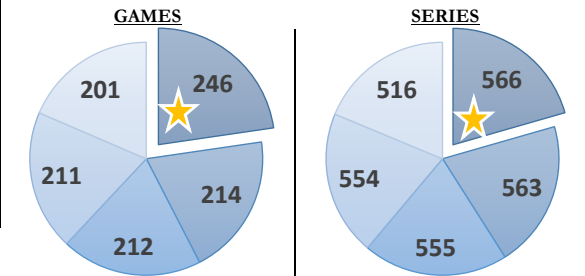

Shannon L.

Bowler's Dashboard
RENO LEAGUE
2015/2016
Results as of WK26

PERFORMANCE MEASURE

Season Average

159.53

OverAvg (%)

0.507

BOWLER of the YEAR

Avg Differential

-1.43

PowerWin (%)

0.558

www.bowlerstats.com/statsheet/renoleague/Shannon_L.pdf

FINISHES (S/H)

TOP GAMES/SERIES

GAME AVERAGE

WEEKLY ANALYSIS

Last 5 Wks	Avg	Game 1	Game 2	Game 3	Series	Avg +/-	Change	AvgDiff	#OverAvg	PwrWins	Sch/Hdcp	Lane	GM Trend
WK22	160.90	194	188	181	563	26.76	1.34	22.63	3	28.0	8 / 3	17-18	
WK23	159.53	127	127	138	392	(28.86)	(1.37)	-29.82	0	1.0	23 / 27	19-20	
WK24	159.39	134	180	155	469	(3.06)	(0.14)	-2.33	1	18.0	15 / 14	21-22	
WK25	159.92	188	152	176	516	12.08	0.53	12.43	2	26.0	11 / 3	19-20	
WK26	159.53	148	151	152	451	(9.20)	(0.38)	-7.56	0	12.0	18 / 20	23-24	
Avg (5WK)	159.86	158.20	159.60	160.40	478.20	(0.46)	(0.01)	-0.93	2.00	17.0	15 / 13		
vs. Current	▲3.06	▲0.08	▼-6.68	▲6.20	▼-0.40	▼-4.37	▼-1.76	▲0.49	▲0.19	▲0.12	0 / 0		