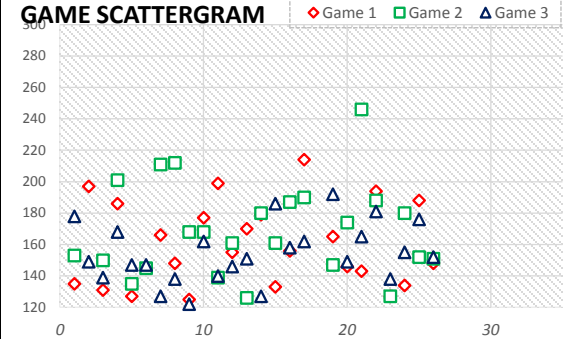

Avg Differential

-1.43

PowerWin (%)

0.558

www.bowlerstats.com/statsheet/renoleague/Shannon_L.pdf

FINISHES (S/H)

TOP GAMES/SERIES

GAME AVERAGE

WEEKLY ANALYSIS

Last 5 Wks	Avg	Game 1	Game 2	Game 3	Series	Avg +/-	Change	AvgDiff	#OverAvg	PwrWins	Sch/Hdcp	Lane	GM Trend
WK22	160.90	194	188	181	563	26.76	1.34	22.63	3	28.0	8 / 3	17-18	
WK23	159.53	127	127	138	392	(28.86)	(1.37)	-29.82	0	1.0	23 / 27	19-20	
WK24	159.39	134	180	155	469	(3.06)	(0.14)	-2.33	1	18.0	15 / 14	21-22	
WK25	159.92	188	152	176	516	12.08	0.53	12.43	2	26.0	11 / 3	19-20	
WK26	159.53	148	151	152	451	(9.20)	(0.38)	-7.56	0	12.0	18 / 20	23-24	
Avg (5WK)	159.86	158.20	159.60	160.40	478.20	(0.46)	(0.01)	-0.93	2.00	17.0	15 / 13		
vs. Current	▲3.06	▲0.08	▼-6.68	▲6.20	▼-0.40	▼-4.37	▼-1.76	▲0.49	▲0.19	▲0.12	0 / 0		