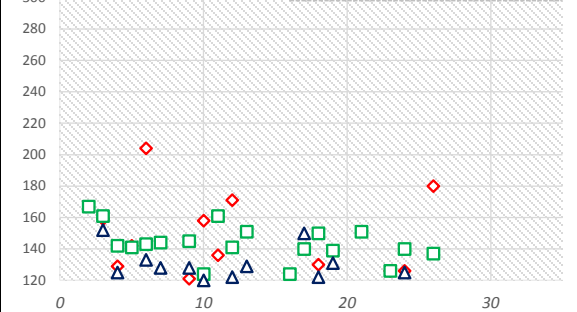

GAME SCATTERGRAM