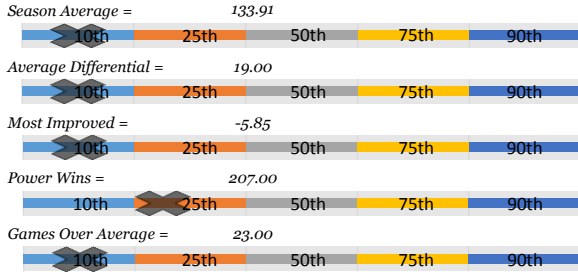

Sarah H.

Bowler's Dashboard
RENO LEAGUE
2015/2016
Results as of WK26

PERFORMANCE MEASURE

Season Average

133.91

30

Avg Differential

-26.51

TOP GAMES/SERIES

GAME AVERAGE

WEEKLY ANALYSIS

Last 5 Wks	Avg	Game 1	Game 2	Game 3	Series	Avg +/-	Change	AvgDiff	#OverAvg	PwrWins	Sch/Hdcp	Lane	GM Trend
WK22	134.42						0.00				/		
WK23	133.67	126	126	113	365	(12.00)	(0.75)	-38.82	0	5.0	26 / 23	21-22	
WK24	133.48	126	140	125	391	(3.15)	(0.19)	-28.33	1	16.0	27 / 15	17-18	
WK25	133.48						0.00				/		
WK26	133.91	180	137	108	425	(7.75)	0.43	-16.23	2	21.0	23 / 11	25-26	
Avg (5WK)	133.79	144.00	134.33	115.33	393.67	(2.46)	(0.10)	-27.79	1.50	14.0	25 / 16		
vs. Current	-2.81	8.63	-9.19	-7.51	-8.07	1.65	-4.31	-1.28	0.15	2.50	-1 / 3		