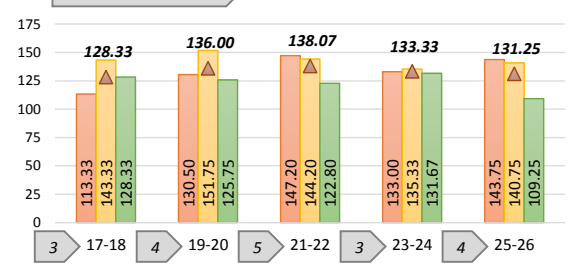

LANE PERFORMANCE