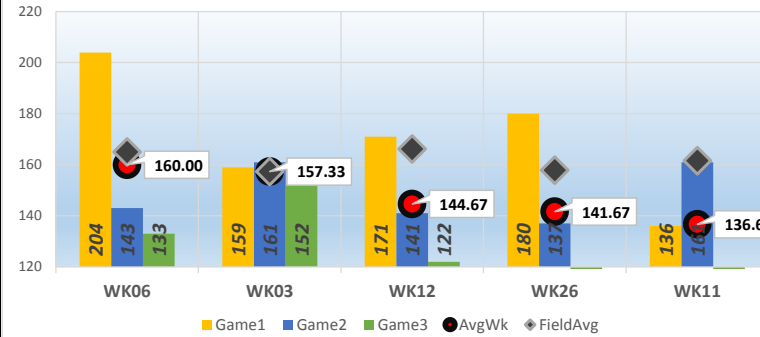

PowerWin (%)

0.350