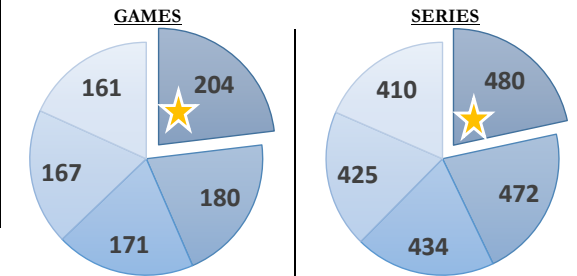

TOP GAMES/SERIES

GAME AVERAGE

WEEKLY ANALYSIS

Last 5 Wks	Avg	Game 1	Game 2	Game 3	Series	Avg +/-	Change	AvgDiff	#OverAvg	PwrWins	Sch/Hdcp	Lane	GM Trend
WK22	134.42						0.00				/		
WK23	133.67	126	126	113	365	(12.00)	(0.75)	-38.82	0	5.0	26 / 23	21-22	
WK24	133.48	126	140	125	391	(3.15)	(0.19)	-28.33	1	16.0	27 / 15	17-18	
WK25	133.48						0.00				/		
WK26	133.91	180	137	108	425	(7.75)	0.43	-16.23	2	21.0	23 / 11	25-26	
Avg (5WK)	133.79	144.00	134.33	115.33	393.67	(2.46)	(0.10)	-27.79	1.50	14.0	25 / 16		
vs. Current	-2.81	8.63	-9.19	-7.51	-8.07	1.65	-4.31	-1.28	0.15	2.50	-1 / 3		