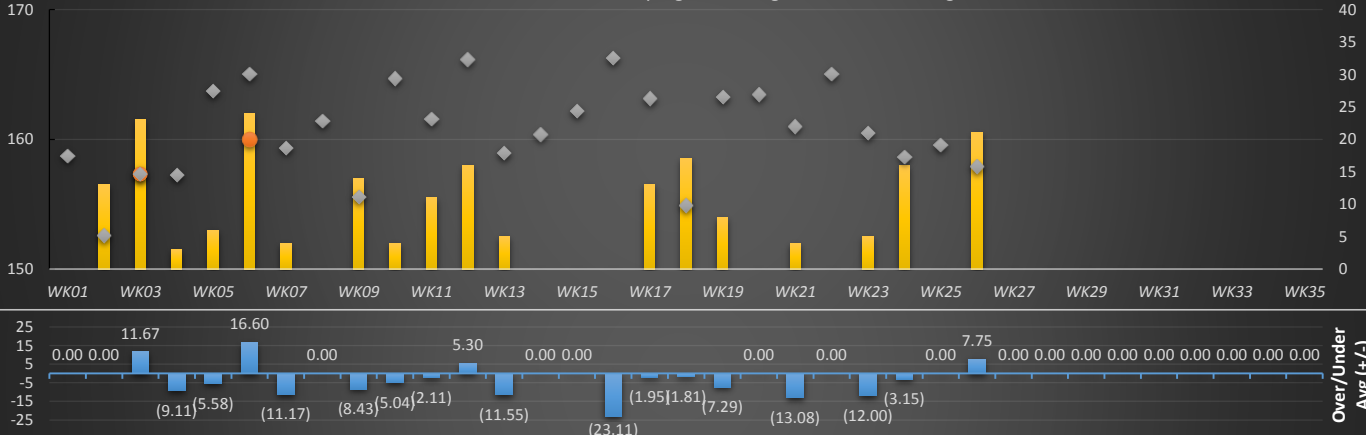

TOP GAMES/SERIES

GAME AVERAGE

WEEKLY ANALYSIS

Last 5 Wks	Avg	Game 1	Game 2	Game 3	Series	Avg +/-	Change	AvgDiff	#OverAvg	PwrWins	Sch/Hdcp	Lane	GM Trend
WK22	134.42						0.00				/		
WK23	133.67	126	126	113	365	(12.00)	(0.75)	-38.82	0	5.0	26 / 23	21-22	
WK24	133.48	126	140	125	391	(3.15)	(0.19)	-28.33	1	16.0	27 / 15	17-18	
WK25	133.48						0.00				/		
WK26	133.91	180	137	108	425	(7.75)	0.43	-16.23	2	21.0	23 / 11	25-26	
Avg (5WK)	133.79	144.00	134.33	115.33	393.67	(2.46)	(0.10)	-27.79	1.50	14.0	25 / 16		
vs. Current	-2.81	8.63	-9.19	-7.51	-8.07	1.65	-4.31	-1.28	0.15	2.50	-1 / 3		