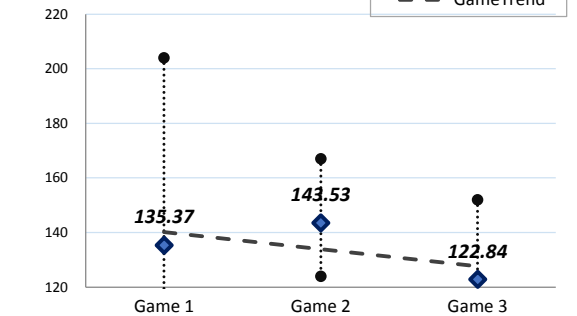

OverAvg (%)

0.404

BOWLER of the YEAR

PowerWin (%)

0.350

www.bowlerstats.com/statsheet/renoleague/Sarah_H.pdf

GAME SCATTERGRAM

FINISHES (S/H)

TOP GAMES/SERIES

GAME AVERAGE

WEEKLY ANALYSIS

Last 5 Wks	Avg	Game 1	Game 2	Game 3	Series	Avg +/-	Change	AvgDiff	#OverAvg	PwrWins	Sch/Hdcp	Lane	GM Trend
WK22	134.42						0.00				/		
WK23	133.67	126	126	113	365	(12.00)	(0.75)	-38.82	0	5.0	26 / 23	21-22	
WK24	133.48	126	140	125	391	(3.15)	(0.19)	-28.33	1	16.0	27 / 15	17-18	
WK25	133.48						0.00				/		
WK26	133.91	180	137	108	425	(7.75)	0.43	-16.23	2	21.0	23 / 11	25-26	
Avg (5WK)	133.79	144.00	134.33	115.33	393.67	(2.46)	(0.10)	-27.79	1.50	14.0	25 / 16		
vs. Current	-2.81	8.63	-9.19	-7.51	-8.07	1.65	-4.31	-1.28	0.15	2.50	-1 / 3		