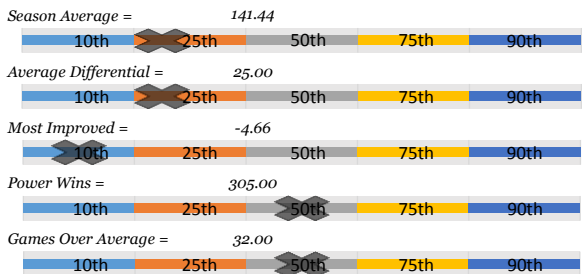

## PERFORMANCE MEASURE

**Season Average**  
141.44

**Avg Differential**  
-19.06

**OverAvg (%)**  
0.427

**PowerWin (%)**  
0.400

**23**  
BOWLER of the YEAR

www.bowlerstats.com/statsheet/renoleague/Sabrina\_D.pdf

**Top 5 Weeks**

Top 5	Games	Series	Week	Game1	Game2	Game3	AvgWk	Average	Field Avg
1st	202	536	WK05	202	195	139	178.67	149.20	163.72
2nd	197	500	WK17	156	189	155	166.67	143.98	163.18
3rd	195	472	WK24	145	162	165	157.33	142.55	158.67
4th	189	453	WK03	132	155	166	151.00	141.78	157.32
5th	182	453	WK23	197	118	138	151.00	141.88	160.49