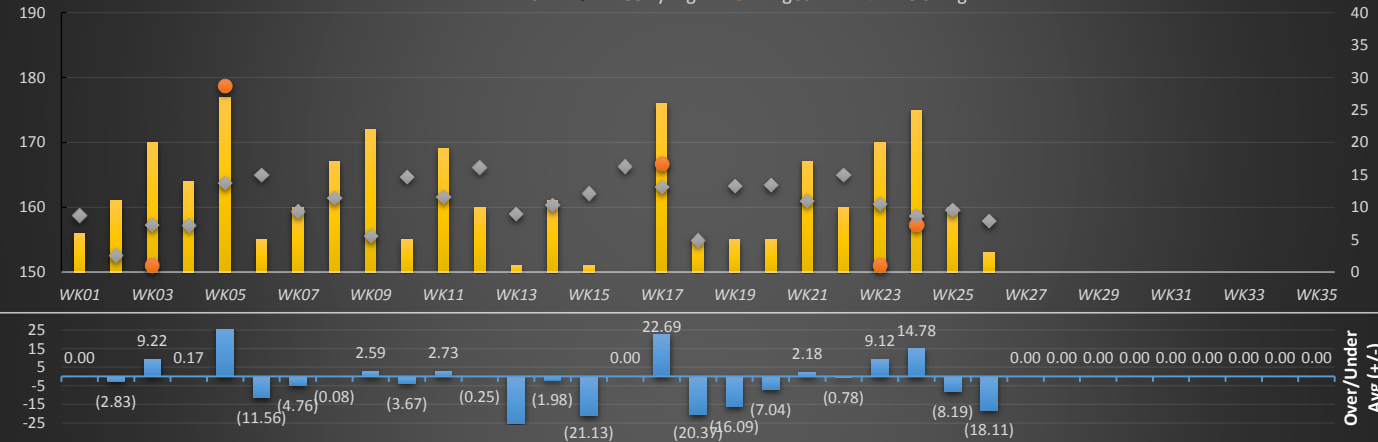

WEEKLY ANALYSIS