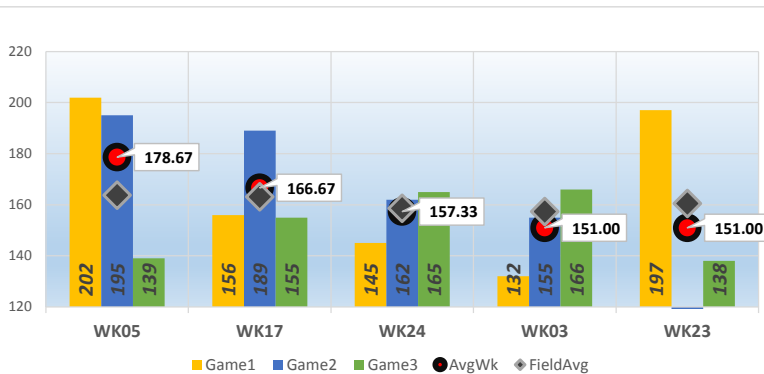

## PERFORMANCE MEASURE

**Season Average**  
141.44

**Avg Differential**  
-19.06

**OverAvg (%)**  
0.427

**PowerWin (%)**  
0.400

**23**  
BOWLER of the YEAR

www.bowlerstats.com/statsheet/renoleague/Sabrina\_D.pdf

**Top 5 Weeks**

Top 5	Games	Series	Week	Game1	Game2	Game3	AvgWk	Average	Field Avg
1st	202	536	WK05	202	195	139	178.67	149.20	163.72
2nd	197	500	WK17	156	189	155	166.67	143.98	163.18
3rd	195	472	WK24	145	162	165	157.33	142.55	158.67
4th	189	453	WK03	132	155	166	151.00	141.78	157.32
5th	182	453	WK23	197	118	138	151.00	141.88	160.49