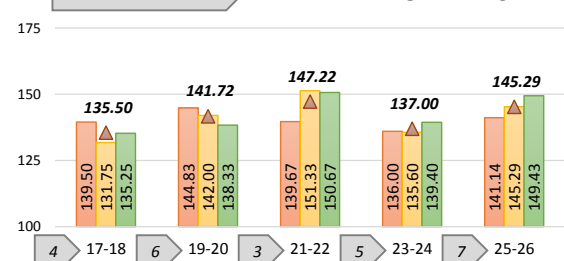

## PERFORMANCE MEASURE

**Season Average**  
141.44

**Avg Differential**  
-19.06

**OverAvg (%)**  
0.427

**PowerWin (%)**  
0.400

**23**  
BOWLER of the YEAR

www.bowlerstats.com/statsheet/renoleague/Sabrina\_D.pdf

### WEEKLY ANALYSIS

### LANE PERFORMANCE

Last 5 Wks	Avg	Game 1	Game 2	Game 3	Series	Avg +/-	Change	AvgDiff	#OverAvg	PwrWins	Sch/Hdcp	Lane	GM Trend
WK22	141.44	118	127	177	422	(0.78)	(0.04)	-24.37	1	10.0	23 / 21	19-20	
WK23	141.88	197	118	138	453	9.12	0.43	-9.49	1	20.0	16 / 8	17-18	
WK24	142.55	145	162	165	472	14.78	0.67	-1.33	3	25.0	14 / 7	21-22	
WK25	142.19	111	161	130	402	(8.19)	(0.36)	-25.57	1	10.0	24 / 19	25-26	
WK26	141.44	123	135	112	370	(18.11)	(0.75)	-34.56	0	3.0	28 / 28	17-18	
<b>Avg (5WK)</b>	141.90	138.80	140.60	144.40	423.80	(0.64)	(0.01)	-19.06	1.50	13.6	21 / 16		
<b>vs. Current</b>	▼-0.98	▼-1.76	▼-0.52	▲1.76	▼-0.52	▲1.42	▼-1.72	▼0.00	▼-0.02	▲1.40	0 / 2		