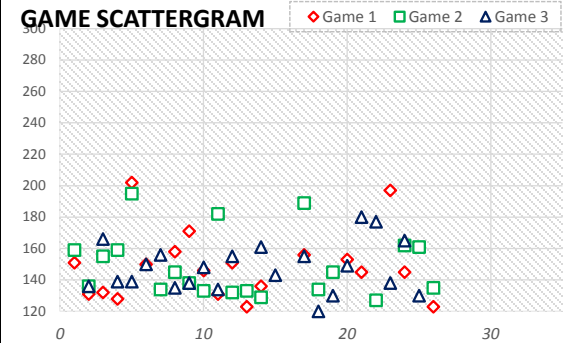

## PERFORMANCE MEASURE

**Season Average**  
141.44

**Avg Differential**  
-19.06

**OverAvg (%)**  
0.427

**PowerWin (%)**  
0.400

**23**  
BOWLER of the YEAR

www.bowlerstats.com/statsheet/renoleague/Sabrina\_D.pdf