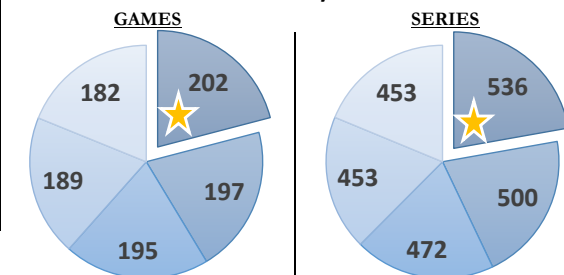

## PERFORMANCE MEASURE

**Season Average**  
141.44

**Avg Differential**  
-19.06

**OverAvg (%)**  
0.427

**PowerWin (%)**  
0.400

**23**  
BOWLER of the YEAR

www.bowlerstats.com/statsheet/renoleague/Sabrina\_D.pdf

### TOP GAMES/SERIES

### WEEKLY ANALYSIS

**Top 5 Weeks**

Top 5	Games	Series	Week	Game1	Game2	Game3	AvgWk	Average	Field Avg
1st	202	536	WK05	202	195	139	178.67	149.20	163.72
2nd	197	500	WK17	156	189	155	166.67	143.98	163.18
3rd	195	472	WK24	145	162	165	157.33	142.55	158.67
4th	189	453	WK03	132	155	166	151.00	141.78	157.32
5th	182	453	WK23	197	118	138	151.00	141.88	160.49