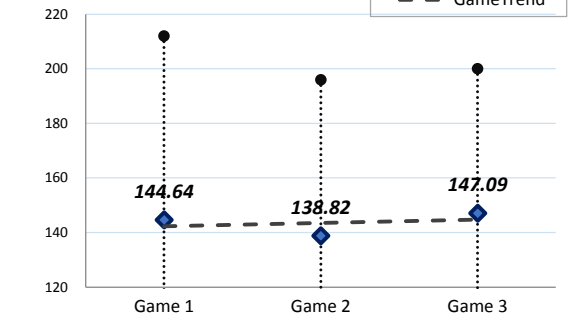

Avg Differential

-16.74

PowerWin (%)

0.398

www.bowlerstats.com/statsheet/renoleague/Michelle_C.pdf

GAME SCATTERGRAM

TOP GAMES/SERIES

GAME AVERAGE

WEEKLY ANALYSIS

Last 5 Wks	Avg	Game 1	Game 2	Game 3	Series	Avg +/-	Change	AvgDiff	#OverAvg	PwrWins	Sch/Hdcap	Lane	GM Trend
WK22	143.16	212	133	146	491	20.51	1.14	-1.37	2	23.0	17 / 7	23-24	
WK23	142.97	137	109	172	418	(3.63)	(0.19)	-21.15	1	9.0	21 / 19	21-22	
WK24	142.97						0.00				/		
WK25	142.41	94	138	162	394	(11.08)	(0.55)	-28.24	1	6.0	26 / 23	23-24	
WK26	143.52	138	175	187	500	23.15	1.10	8.77	2	28.0	10 / 4	25-26	
Avg (5WK)	143.00	145.25	138.75	166.75	450.75	7.24	0.30	-10.50	1.50	16.5	18 / 13		
vs. Current	-3.28	0.61	-0.07	19.66	20.20	11.18	-0.31	6.24	0.03	4.45	2 / 5		