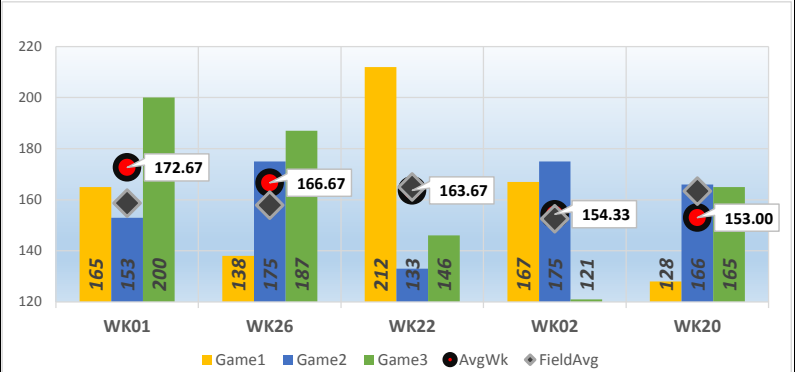

PowerWin (%)

0.398