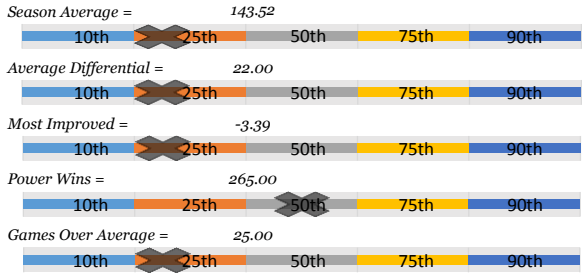

Michelle C.

Bowler's Dashboard
RENO LEAGUE
2015/2016
Results as of WK26

PERFORMANCE MEASURE

FINISHES (S/H)

Season Average

143.52

OverAvg (%)

0.379