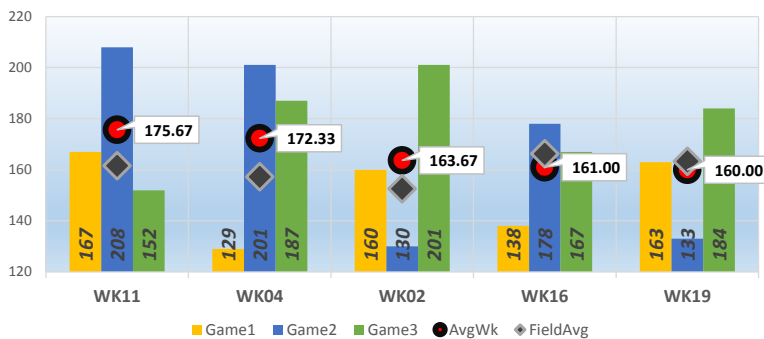

Mandy K.

Bowler's Dashboard
RENO LEAGUE
2015/2016
Results as of WK26

PERFORMANCE MEASURE

FINISHES (S/H)

Season Average

147.15

OverAvg (%)

0.385

BOWLER of the YEAR

Avg Differential

-13.57

PowerWin (%)

0.418

www.bowlerstats.com/statsheet/renoleague/Mandy_K.pdf

GAME SCATTERGRAM

TOP GAMES/SERIES

GAME AVERAGE

WEEKLY ANALYSIS

Last 5 Wks	Avg	Game 1	Game 2	Game 3	Series	Avg +/-	Change	AvgDiff	#OverAvg	PwrWins	Sch/Hdcap	Lane	GM Trend
WK22	147.58	136	104	132	372	(23.58)	(1.12)	-41.03	0	1.0	28 / 30	17-18	
WK23	147.07	115	142	151	408	(11.07)	(0.50)	-24.49	1	6.0	22 / 22	19-20	
WK24	146.83	153	140	131	424	(5.50)	(0.24)	-17.33	1	15.0	23 / 17	21-22	
WK25	147.05	166	117	174	457	5.28	0.22	-7.24	2	19.0	16 / 10	19-20	
WK26	147.15	160	144	145	449	2.51	0.10	-8.23	1	18.0	19 / 13	23-24	
Avg (5WK)	147.14	146.00	129.40	146.60	422.00	(6.47)	(0.31)	-19.66	1.25	11.8	21 / 18		
vs. Current	▼-2.45	▲6.08	▼-17.10	▼-8.44	▼-19.46	▼-3.06	▼-1.66	▼-6.09	▼-0.05	▼-1.40	-1 / -1		

LANE PERFORMANCE