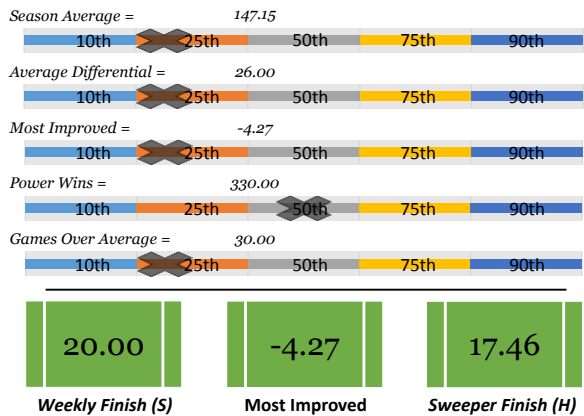

Mandy K.

Bowler's Dashboard
RENO LEAGUE
2015/2016
Results as of WK26

PERFORMANCE MEASURE

FINISHES (S/H)

Season Average

147.15

OverAvg (%)

0.385

BOWLER of the YEAR

Avg Differential

-13.57

PowerWin (%)

0.418

www.bowlerstats.com/statsheet/renoleague/Mandy_K.pdf

GAME SCATTERGRAM

TOP GAMES/SERIES

GAME AVERAGE

WEEKLY ANALYSIS

Last 5 Wks	Avg	Game 1	Game 2	Game 3	Series	Avg +/-	Change	AvgDiff	#OverAvg	PwrWins	Sch/Hdcap	Lane	GM Trend
WK22	147.58	136	104	132	372	(23.58)	(1.12)	-41.03	0	1.0	28 / 30	17-18	
WK23	147.07	115	142	151	408	(11.07)	(0.50)	-24.49	1	6.0	22 / 22	19-20	
WK24	146.83	153	140	131	424	(5.50)	(0.24)	-17.33	1	15.0	23 / 17	21-22	
WK25	147.05	166	117	174	457	5.28	0.22	-7.24	2	19.0	16 / 10	19-20	
WK26	147.15	160	144	145	449	2.51	0.10	-8.23	1	18.0	19 / 13	23-24	
Avg (5WK)	147.14	146.00	129.40	146.60	422.00	(6.47)	(0.31)	-19.66	1.25	11.8	21 / 18		
vs. Current	▼-2.45	▲6.08	▼-17.10	▼-8.44	▼-19.46	▼-3.06	▼-1.66	▼-6.09	▼-0.05	▼-1.40	-1 / -1		