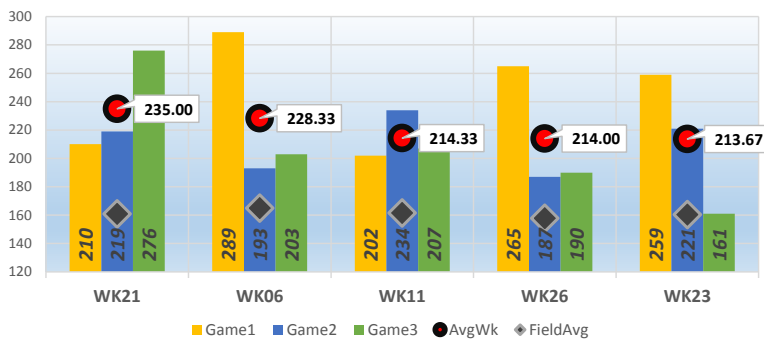

PowerWin (%)

0.643