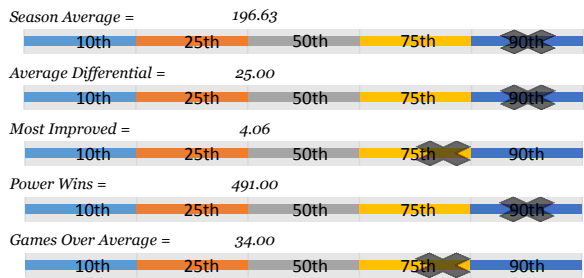

Kris G.

Bowler's Dashboard
RENO LEAGUE
2015/2016
Results as of WK26

PERFORMANCE MEASURE

Season Average

196.63

OverAvg (%)

0.453

Avg Differential

Last 5 Wks	Avg	Game 1	Game 2	Game 3	Series	Avg +/-	Change	AvgDiff	#OverAvg	PwrWins	Sch/Hdcp	Lane	GM Trend
WK22	195.62	288	167	177	632	15.05	↑ 0.75	45.63	1	23.0	3 / 7	17-18	
WK23	196.44	259	221	161	641	17.23	↑ 0.82	53.18	2	23.0	3 / 5	19-20	
WK24	196.16	212	179	179	570	(6.16)	↓ (0.28)	31.33	1	19.0	7 / 13	21-22	
WK25	195.90	151	195	224	570	(5.90)	↓ (0.26)	30.43	1	16.0	3 / 13	19-20	
WK26	196.63	265	187	190	642	17.37	↑ 0.72	56.10	1	27.0	2 / 5	23-24	
Avg (5WK)	196.15	235.00	189.80	186.20	611.00	7.52	↑ 0.35	43.34	1.20	21.6	3 / 8		
vs. Current	△ 2.74	△ 25.96	▽ -5.04	△ 0.20	△ 21.12	△ 2.98	▽ -1.32	△ 7.33	▽ -0.35	△ 1.96	2 / 2		