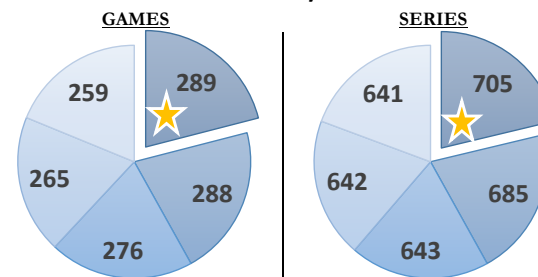

36.01

PowerWin (%)

0.643

www.bowlerstats.com/statsheet/renoleague/Kris_G.pdf

GAME SCATTERGRAM

TOP GAMES/SERIES

GAME AVERAGE

WEEKLY ANALYSIS

Last 5 Wks	Avg	Game 1	Game 2	Game 3	Series	Avg +/-	Change	AvgDiff	#OverAvg	PwrWins	Sch/Hdcp	Lane	GM Trend
WK22	195.62	288	167	177	632	15.05	↑ 0.75	45.63	1	23.0	3 / 7	17-18	
WK23	196.44	259	221	161	641	17.23	↑ 0.82	53.18	2	23.0	3 / 5	19-20	
WK24	196.16	212	179	179	570	(6.16)	↓ (0.28)	31.33	1	19.0	7 / 13	21-22	
WK25	195.90	151	195	224	570	(5.90)	↓ (0.26)	30.43	1	16.0	3 / 13	19-20	
WK26	196.63	265	187	190	642	17.37	↑ 0.72	56.10	1	27.0	2 / 5	23-24	
Avg (5WK)	196.15	235.00	189.80	186.20	611.00	7.52	↑ 0.35	43.34	1.20	21.6	3 / 8		
vs. Current	△ 2.74	△ 25.96	▽ -5.04	△ 0.20	△ 21.12	△ 2.98	▽ -1.32	△ 7.33	▽ -0.35	△ 1.96	2 / 2		