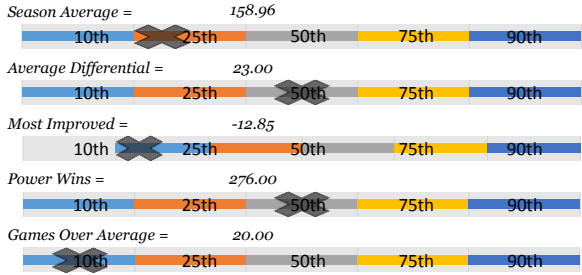

PERFORMANCE MEASURE