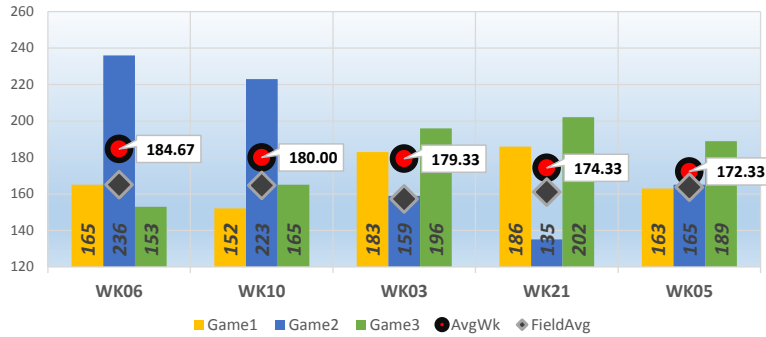

PowerWin (%)

0.400