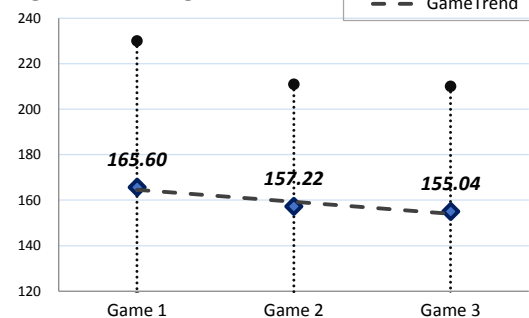

BOWLER of the YEAR

Avg Differential

-1.66

PowerWin (%)

0.520

www.bowlerstats.com/statsheet/renoleague/Ken_J.pdf

GAME SCATTERGRAM

TOP GAMES/SERIES

GAME AVERAGE

WEEKLY ANALYSIS

Last 5 Wks	Avg	Game 1	Game 2	Game 3	Series	Avg +/-	Change	AvgDiff	#OverAvg	PwrWins	Sch/Hdcp	Lane	GM Trend
WK22	160.40	193	118	144	455	(8.74)	(0.49)	-13.37	1	8.0	21 / 23	17-18	
WK23	160.40						0.00			/			
WK24	159.70	133	165	141	439	(13.37)	(0.70)	-12.33	1	7.0	19 / 25	23-24	
WK25	159.06	153	173	113	439	(12.73)	(0.64)	-13.24	1	4.0	22 / 25	25-26	
WK26	159.00	148	171	154	473	(1.33)	(0.06)	-0.23	1	15.0	15 / 17	21-22	
Avg (5WK)	159.71	156.75	156.75	138.00	451.50	(9.04)	(0.38)	-9.79	1.00	8.5	19 / 22		
vs. Current	▲ 4.47	▼ -8.85	▼ -0.47	▼ -17.04	▼ -4.76	▼ -13.47	▼ -2.63	▼ -8.14	▼ -0.73	▼ -8.05	-2 / -8		