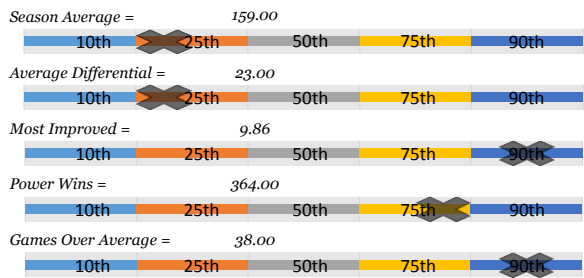

Ken J.

Bowler's Dashboard
RENO LEAGUE
2015/2016
Results as of WK26

PERFORMANCE MEASURE

FINISHES (S/H)

Season Average

159.00

OverAvg (%)

0.576