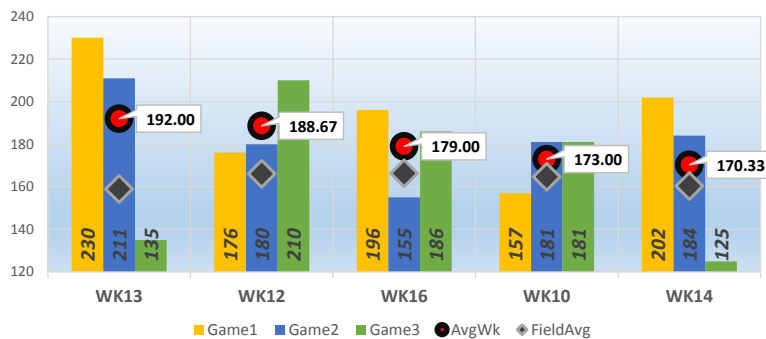

PowerWin (%)

0.520