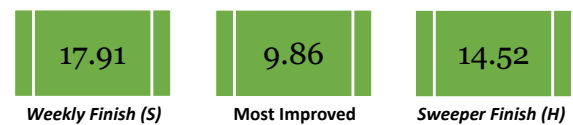

Ken J.

Bowler's Dashboard
RENO LEAGUE
2015/2016
Results as of WK26

PERFORMANCE MEASURE

FINISHES (S/H)

Season Average

159.00

OverAvg (%)

0.576

GAME AVERAGE

WEEKLY ANALYSIS

Last 5 Wks	Avg	Game 1	Game 2	Game 3	Series	Avg +/-	Change	AvgDiff	#OverAvg	PwrWins	Sch/Hdcp	Lane	GM Trend
WK22	160.40	193	118	144	455	(8.74)	(0.49)	-13.37	1	8.0	21 / 23	17-18	
WK23	160.40						0.00			/			
WK24	159.70	133	165	141	439	(13.37)	(0.70)	-12.33	1	7.0	19 / 25	23-24	
WK25	159.06	153	173	113	439	(12.73)	(0.64)	-13.24	1	4.0	22 / 25	25-26	
WK26	159.00	148	171	154	473	(1.33)	(0.06)	-0.23	1	15.0	15 / 17	21-22	
Avg (5WK)	159.71	156.75	156.75	138.00	451.50	(9.04)	(0.38)	-9.79	1.00	8.5	19 / 22		
vs. Current	▲ 4.47	▼ -8.85	▼ -0.47	▼ -17.04	▼ -4.76	▼ -13.47	▼ -2.63	▼ -8.14	▼ -0.73	▼ -8.05	-2 / -8		