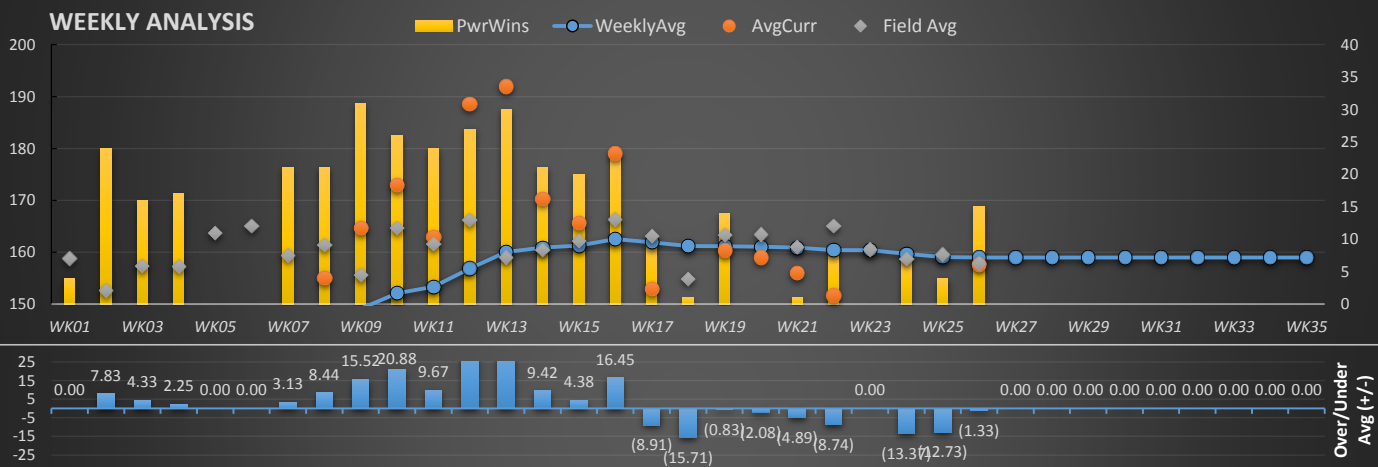

GAME AVERAGE

WEEKLY ANALYSIS

Last 5 Wks	Avg	Game 1	Game 2	Game 3	Series	Avg +/-	Change	AvgDiff	#OverAvg	PwrWins	Sch/Hdcp	Lane	GM Trend
WK22	160.40	193	118	144	455	(8.74)	(0.49)	-13.37	1	8.0	21 / 23	17-18	
WK23	160.40						0.00			/			
WK24	159.70	133	165	141	439	(13.37)	(0.70)	-12.33	1	7.0	19 / 25	23-24	
WK25	159.06	153	173	113	439	(12.73)	(0.64)	-13.24	1	4.0	22 / 25	25-26	
WK26	159.00	148	171	154	473	(1.33)	(0.06)	-0.23	1	15.0	15 / 17	21-22	
Avg (5WK)	159.71	156.75	156.75	138.00	451.50	(9.04)	(0.38)	-9.79	1.00	8.5	19 / 22		
vs. Current	▲ 4.47	▼ -8.85	▼ -0.47	▼ -17.04	▼ -4.76	▼ -13.47	▼ -2.63	▼ -8.14	▼ -0.73	▼ -8.05	-2 / -8		