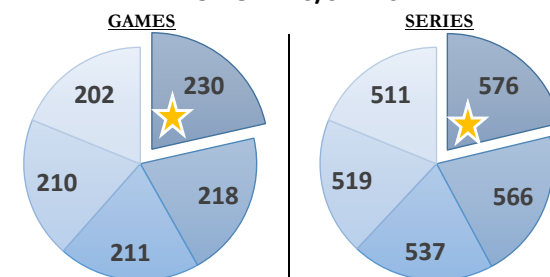

BOWLER of the YEAR

Avg Differential

-1.66

PowerWin (%)

0.520

www.bowlerstats.com/statsheet/renoleague/Ken_J.pdf

GAME SCATTERGRAM

TOP GAMES/SERIES

GAME AVERAGE

WEEKLY ANALYSIS

Last 5 Wks	Avg	Game 1	Game 2	Game 3	Series	Avg +/-	Change	AvgDiff	#OverAvg	PwrWins	Sch/Hdcp	Lane	GM Trend
WK22	160.40	193	118	144	455	(8.74)	(0.49)	-13.37	1	8.0	21 / 23	17-18	
WK23	160.40						0.00			/			
WK24	159.70	133	165	141	439	(13.37)	(0.70)	-12.33	1	7.0	19 / 25	23-24	
WK25	159.06	153	173	113	439	(12.73)	(0.64)	-13.24	1	4.0	22 / 25	25-26	
WK26	159.00	148	171	154	473	(1.33)	(0.06)	-0.23	1	15.0	15 / 17	21-22	
Avg (5WK)	159.71	156.75	156.75	138.00	451.50	(9.04)	(0.38)	-9.79	1.00	8.5	19 / 22		
vs. Current	▲ 4.47	▼ -8.85	▼ -0.47	▼ -17.04	▼ -4.76	▼ -13.47	▼ -2.63	▼ -8.14	▼ -0.73	▼ -8.05	-2 / -8		