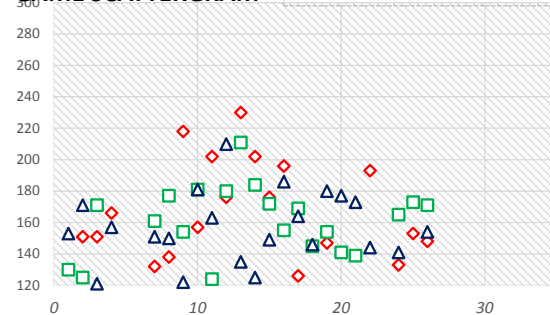

GAME SCATTERGRAM