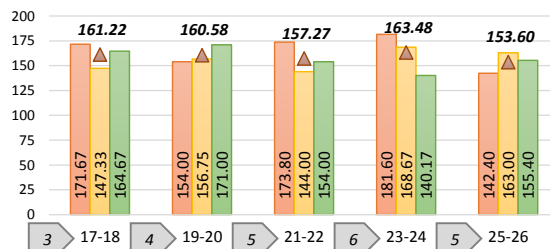

# of weeks on pair LANE PERFORMANCE