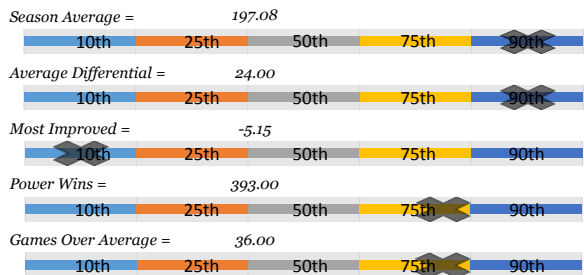

John O.

Bowler's Dashboard
RENO LEAGUE
2015/2016
Results as of WK26

PERFORMANCE MEASURE

Season Average

197.08

OverAvg (%)

0.507

Avg Differential

Last 5 Wks	Avg	Game 1	Game 2	Game 3	Series	Avg +/-	Change	AvgDiff	#OverAvg	PwrWins	Sch/Hdcp	Lane	GM Trend
WK22	201.36	223	217	186	626	73.31	↑ 0.39	43.63	★ 2	19.0	4 / 12	19-20	
WK23	200.15	181	176	172	529	(23.81)	↓ (1.21)	15.85	★ 0	3.0	8 / 25	21-22	
WK24	201.48	219	201	267	687	27.52	↑ 1.33	70.33	★ 2	29.0	1 / 3	25-26	
WK25	199.07	136	150	155	441	(52.07)	↓ (2.40)	-12.57	★ 0	0.0	20 / 29	17-18	
WK26	197.08	157	155	144	456	(45.08)	↓ (1.99)	-5.90	★ 0	0.0	16 / 32	19-20	
Avg (5WK)	199.83	183.20	179.80	184.80	547.80	(17.23)	↓ (0.78)	22.27	★ 2.00	17.0	9 / 20		
vs. Current	▲ 1.58	▼ -15.06	▼ -18.37	▼ -10.08	▼ -35.24	▼ -15.90	▼ -3.07	▼ -14.07	▲ 0.20	▼ -1.71	-3 / -7		