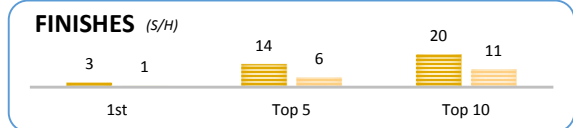

John O.

Bowler's Dashboard
RENO LEAGUE
2015/2016
Results as of WK26

PERFORMANCE MEASURE

Season Average

197.08

OverAvg (%)

0.507

Avg Differential