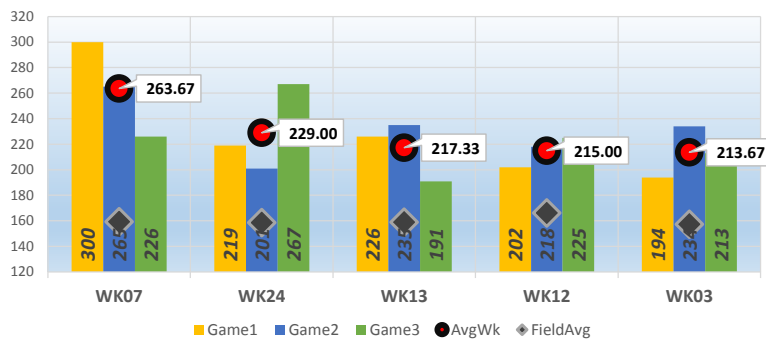

PowerWin (%)

0.537