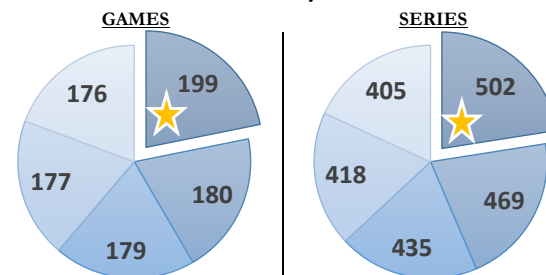

**Javier J.**

**Bowler's Dashboard**  
**RENO LEAGUE**  
**2015/2016**  
**Results as of WK26**

**PERFORMANCE MEASURE**

**Season Average**  
 131.77  
**Avg Differential**  
 -28.53  
**OverAvg (%)**  
 0.462  
**PowerWin (%)**  
 0.435

www.bowlerstats.com/statsheet/renoleague/Javier\_J.pdf

**GAME SCATTERGRAM**

**TOP GAMES/SERIES**

**GAME AVERAGE**

**WEEKLY ANALYSIS**

Last 5 Wks	Avg	Game 1	Game 2	Game 3	Series	Avg +/-	Change	AvgDiff	#OverAvg	PwrWins	Sch/Hdcp	Lane	GM Trend
WK22	131.77						↑ 0.00				/		→
WK23	131.77						↑ 0.00				/		→
WK24	131.77						↑ 0.00				/		→
WK25	131.77						↑ 0.00				/		→
WK26	131.77						↑ 0.00				/		→
<b>Avg (5WK)</b>	131.77						↑ 0.00						→
<b>vs. Current</b>	△ 0.40	#VALUE!	#VALUE!	#VALUE!	#VALUE!	#VALUE!	▽ -1.75	#VALUE!	#VALUE!	#VALUE!			→

**Top 5 Weeks**

Top 5	Games	Series	Week	Game1	Game2	Game3	AvgWk	Average	Field Avg
1st	199	502	WK10	127	199	176	167.33	136.83	164.71
2nd	180	469	WK08	174	143	152	156.33	132.71	161.44
3rd	179	435	WK05	137	180	118	145.00	129.47	163.72
4th	177	418	WK09	130	109	179	139.33	133.44	155.58
5th	176	405	WK01	113	115	177	135.00	135.00	158.76