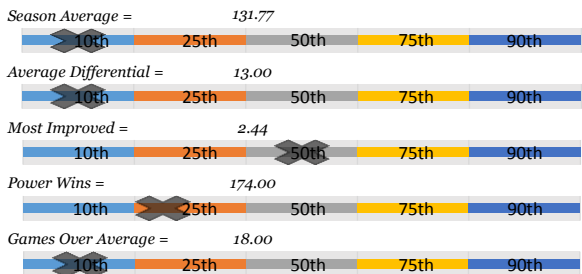

**Javier J.**

**Bowler's Dashboard**  
**RENO LEAGUE**  
**2015/2016**  
**Results as of WK26**

**PERFORMANCE MEASURE**

**Season Average**  
 131.77  
**Avg Differential**  
 -28.53  
**OverAvg (%)**  
 0.462  
**PowerWin (%)**  
 0.435

www.bowlerstats.com/statsheet/renoleague/Javier\_J.pdf

**GAME SCATTERGRAM**

**TOP GAMES/SERIES**

**GAME AVERAGE**

**WEEKLY ANALYSIS**

Last 5 Wks	Avg	Game 1	Game 2	Game 3	Series	Avg +/-	Change	AvgDiff	#OverAvg	PwrWins	Sch/Hdcp	Lane	GM Trend
WK22	131.77						↑ 0.00				/		→
WK23	131.77						↑ 0.00				/		→
WK24	131.77						↑ 0.00				/		→
WK25	131.77						↑ 0.00				/		→
WK26	131.77						↑ 0.00				/		→
<b>Avg (5WK)</b>	131.77						↑ 0.00						→
<b>vs. Current</b>	△ 0.40	#VALUE!	#VALUE!	#VALUE!	#VALUE!	#VALUE!	▽ -1.75	#VALUE!	#VALUE!	#VALUE!			→

**Top 5 Weeks**

Top 5	Games	Series	Week	Game1	Game2	Game3	AvgWk	Average	Field Avg
1st	199	502	WK10	127	199	176	167.33	136.83	164.71
2nd	180	469	WK08	174	143	152	156.33	132.71	161.44
3rd	179	435	WK05	137	180	118	145.00	129.47	163.72
4th	177	418	WK09	130	109	179	139.33	133.44	155.58
5th	176	405	WK01	113	115	177	135.00	135.00	158.76