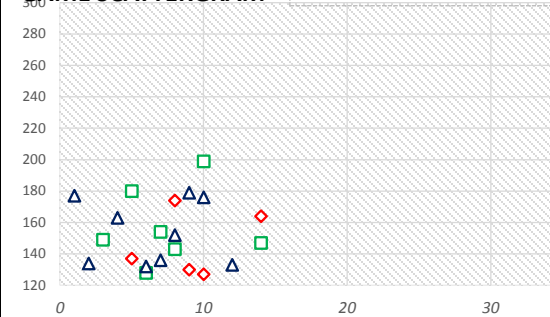

**Javier J.**

**Bowler's Dashboard**  
**RENO LEAGUE**  
**2015/2016**  
**Results as of WK26**

**PERFORMANCE MEASURE**

**Season Average**  
 131.77  
**Avg Differential**  
 -28.53  
**OverAvg (%)**  
 0.462  
**PowerWin (%)**  
 0.435

www.bowlerstats.com/statsheet/renoleague/Javier\_J.pdf

**GAME SCATTERGRAM**

**TOP GAMES/SERIES**

**GAME AVERAGE**

**WEEKLY ANALYSIS**

Last 5 Wks	Avg	Game 1	Game 2	Game 3	Series	Avg +/-	Change	AvgDiff	#OverAvg	PwrWins	Sch/Hdcp	Lane	GM Trend
WK22	131.77						↑ 0.00				/		→
WK23	131.77						↑ 0.00				/		→
WK24	131.77						↑ 0.00				/		→
WK25	131.77						↑ 0.00				/		→
WK26	131.77						↑ 0.00				/		→
<b>Avg (5WK)</b>	131.77						↑ 0.00						→
<b>vs. Current</b>	△ 0.40	#VALUE!	#VALUE!	#VALUE!	#VALUE!	#VALUE!	▽ -1.75	#VALUE!	#VALUE!	#VALUE!			→