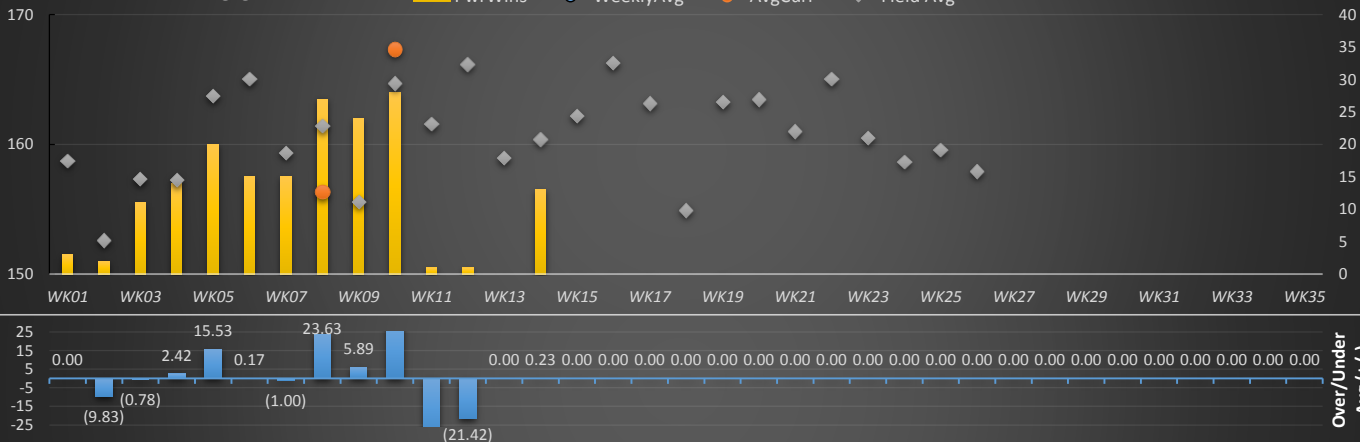

www.bowlerstats.com/statsheet/renoleague/Javier\_J.pdf

**GAME SCATTERGRAM**

**TOP GAMES/SERIES**

**GAME AVERAGE**

**WEEKLY ANALYSIS**

Last 5 Wks	Avg	Game 1	Game 2	Game 3	Series	Avg +/-	Change	AvgDiff	#OverAvg	PwrWins	Sch/Hdcp	Lane	GM Trend
WK22	131.77						↑ 0.00				/		→
WK23	131.77						↑ 0.00				/		→
WK24	131.77						↑ 0.00				/		→
WK25	131.77						↑ 0.00				/		→
WK26	131.77						↑ 0.00				/		→
<b>Avg (5WK)</b>	131.77						↑ 0.00						→
<b>vs. Current</b>	△ 0.40	#VALUE!	#VALUE!	#VALUE!	#VALUE!	#VALUE!	▽ -1.75	#VALUE!	#VALUE!	#VALUE!			→