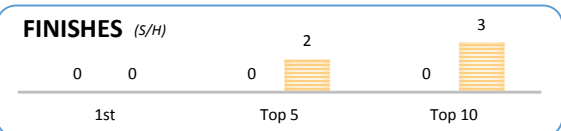

GAME SCATTERGRAM