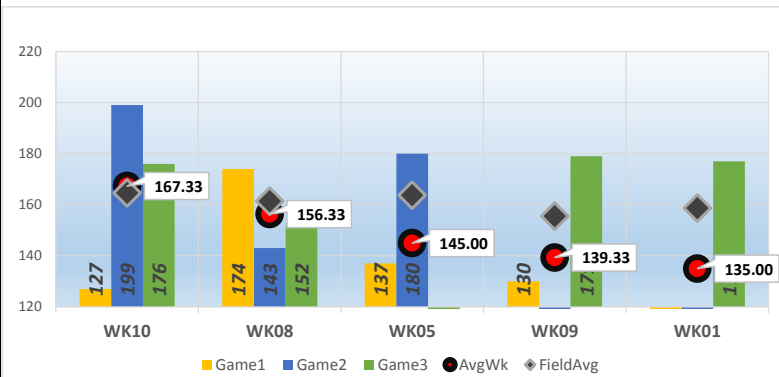

**Javier J.**

**Bowler's Dashboard**  
**RENO LEAGUE**  
**2015/2016**  
**Results as of WK26**

**PERFORMANCE MEASURE**

**Season Average**  
 131.77  
**Avg Differential**  
 -28.53  
**OverAvg (%)**  
 0.462  
**PowerWin (%)**  
 0.435

www.bowlerstats.com/statsheet/renoleague/Javier\_J.pdf

**GAME SCATTERGRAM**

**TOP GAMES/SERIES**

**GAME AVERAGE**

**WEEKLY ANALYSIS**

Last 5 Wks	Avg	Game 1	Game 2	Game 3	Series	Avg +/-	Change	AvgDiff	#OverAvg	PwrWins	Sch/Hdcp	Lane	GM Trend
WK22	131.77						↑ 0.00				/		→
WK23	131.77						↑ 0.00				/		→
WK24	131.77						↑ 0.00				/		→
WK25	131.77						↑ 0.00				/		→
WK26	131.77						↑ 0.00				/		→
<b>Avg (5WK)</b>	131.77						↑ 0.00						→
<b>vs. Current</b>	△ 0.40	#VALUE!	#VALUE!	#VALUE!	#VALUE!	#VALUE!	▽ -1.75	#VALUE!	#VALUE!	#VALUE!			→