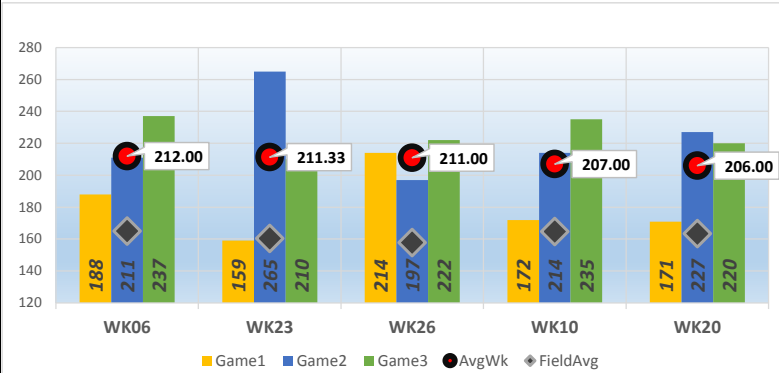

PowerWin (%)

0.627