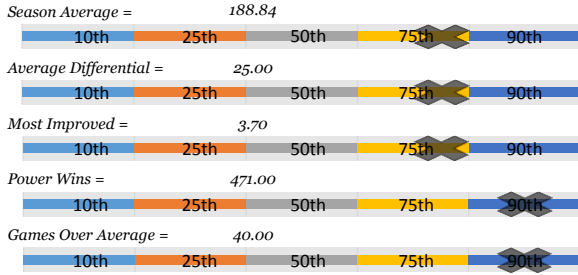

Jason T.

Bowler's Dashboard
RENO LEAGUE
2015/2016
Results as of WK26

PERFORMANCE MEASURE

Season Average

188.84

OverAvg (%)

0.533

BOWLER of the YEAR

WEEKLY ANALYSIS

Last 5 Wks	Avg	Game 1	Game 2	Game 3	Series	Avg +/-	Change	AvgDiff	#OverAvg	PwrWins	Sch/Hdcp	Lane	GM Trend
WK22	187.83	205	211	191	607	14.51	↑ 0.73	37.30	3	22.0	5 / 9	23-24	↘
WK23	188.89	159	265	210	634	22.44	↑ 1.07	50.85	2	26.0	4 / 2	21-22	↘
WK24	188.42	186	164	184	534	(10.42)	↓ (0.47)	19.33	0	12.0	10 / 19	17-18	↘
WK25	187.92	169	148	212	529	(11.58)	↓ (0.50)	16.76	1	13.0	8 / 16	23-24	↘
WK26	188.84	214	197	222	633	22.16	↑ 0.92	53.10	3	31.0	3 / 1	25-26	↘
Avg (5WK)	188.38	186.60	197.00	203.80	587.40	7.42	↑ 0.35	35.47	2.25	20.8	6 / 9		↘
vs. Current	△ 2.69	△ 5.16	△ 5.04	△ 10.68	△ 20.88	△ 3.14	▽ -2.01	△ 7.14	△ 0.43	△ 1.96	1 / 2		↘