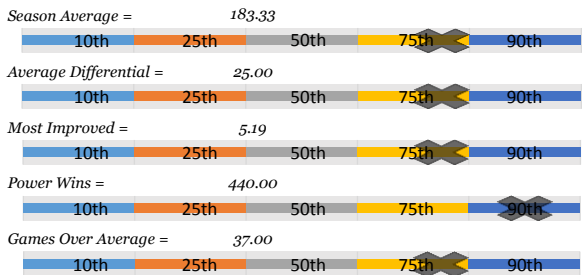

Jack S.

Bowler's Dashboard
RENO LEAGUE
2015/2016
Results as of WK26

PERFORMANCE MEASURE

Season Average

183.33

OverAvg (%)

0.493

Avg Differential

22.53

PowerWin (%)

0.578

FINISHES (S/H)

WEEKLY ANALYSIS

Last 5 Wks	Avg	Game 1	Game 2	Game 3	Series	Avg +/-	Change	AvgDiff	#OverAvg	PwrWins	Sch/Hdcp	Lane	GM Trend
WK22	187.25	180	232	157	569	2.41	↑ 0.12	24.63	1	13.0	7 / 18	23-24	↗
WK23	186.17	175	118	197	490	22.85	↓ (1.09)	2.85	1	2.0	12 / 26	21-22	↘
WK24	184.45	132	144	164	440	37.78	↓ (1.72)	-12.00	0	1.0	18 / 31	17-18	↘
WK25	184.65	164	236	168	568	4.68	↑ 0.20	29.76	1	21.0	4 / 8	23-24	↗
WK26	183.33	170	150	135	455	31.64	↓ (1.32)	-6.23	0	1.0	17 / 31	25-26	↘
Avg (5WK)	185.17	164.20	176.00	164.20	504.40	17.04	↓ (0.76)	7.80	1.00	7.6	11 / 22		↗
vs. Current	△ 3.10	▽ -15.76	▽ -4.72	▽ -25.12	▽ -45.60	▽ -18.83	▽ -2.23	▽ -14.73	▽ -0.61	▽ -10.00	-3 / -10		↘