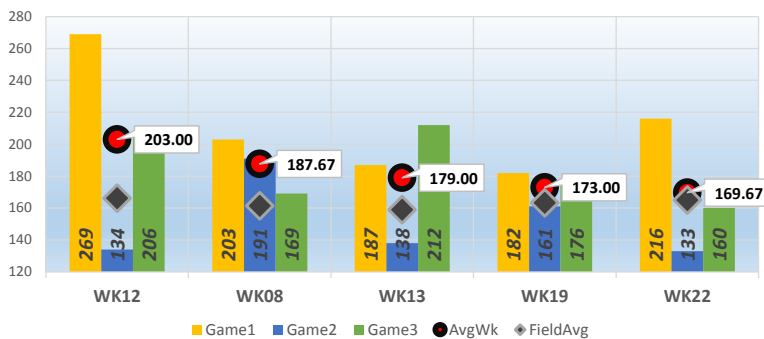

Hastings L.

Bowler's Dashboard
RENO LEAGUE
2015/2016
Results as of WK26

PERFORMANCE MEASURE

Season Average

162.68

OverAvg (%)

0.472

Avg Differential

2.02

PowerWin (%)

0.369

www.bowlerstats.com/statsheet/renoleague/Hastings_L.pdf

GAME SCATTERGRAM

TOP GAMES/SERIES

GAME AVERAGE

WEEKLY ANALYSIS

Last 5 Wks	Avg	Game 1	Game 2	Game 3	Series	Avg +/-	Change	AvgDiff	#OverAvg	PwrWins	Sch/Hdcp	Lane	GM Trend
WK22	164.38	216	133	160	509	5.28	0.36	4.63	1	16.0	14 / 15	17-18	
WK23	164.38						0.00				/		
WK24	164.38						0.00				/		
WK25	163.58	129	126	198	453	(12.58)	(0.80)	-8.57	1	7.0	17 / 22	25-26	
WK26	162.68	146	169	128	443	(15.01)	(0.90)	-10.23	1	9.0	21 / 23	21-22	
Avg (5WK)	163.88	163.67	142.67	162.00	468.33	(7.44)	(0.27)	-4.72	1.00	10.7	17 / 20		
vs. Current	▲2.58	▼-6.93	▼-8.60	▼-5.84	▲14.54	▼-10.95	▼-3.82	▼-6.74	▼-0.47	▼-1.86	1 / -1		