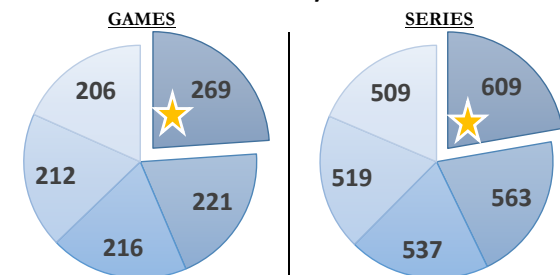

2.02

PowerWin (%)

0.369

www.bowlerstats.com/statsheet/renoleague/Hastings_L.pdf

GAME SCATTERGRAM

TOP GAMES/SERIES

GAME AVERAGE

WEEKLY ANALYSIS

Last 5 Wks	Avg	Game 1	Game 2	Game 3	Series	Avg +/-	Change	AvgDiff	#OverAvg	PwrWins	Sch/Hdcp	Lane	GM Trend
WK22	164.38	216	133	160	509	5.28	0.36	4.63	1	16.0	14 / 15	17-18	
WK23	164.38						0.00				/		
WK24	164.38						0.00				/		
WK25	163.58	129	126	198	453	(12.58)	(0.80)	-8.57	1	7.0	17 / 22	25-26	
WK26	162.68	146	169	128	443	(15.01)	(0.90)	-10.23	1	9.0	21 / 23	21-22	
Avg (5WK)	163.88	163.67	142.67	162.00	468.33	(7.44)	(0.27)	-4.72	1.00	10.7	17 / 20		
vs. Current	▲2.58	▼-6.93	▼-8.60	▼-5.84	▲14.54	▼-10.95	▼-3.82	▼-6.74	▼-0.47	▼-1.86	1 / -1		