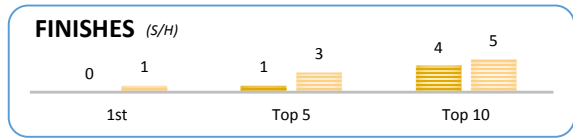

Hastings L.

Bowler's Dashboard
RENO LEAGUE
2015/2016
Results as of WK26

PERFORMANCE MEASURE

Season Average

162.68

OverAvg (%)

0.472

Avg Differential