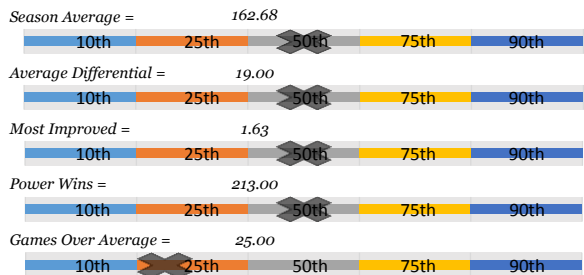

Hastings L.

Bowler's Dashboard
RENO LEAGUE
2015/2016
Results as of WK26

PERFORMANCE MEASURE

Season Average

162.68

OverAvg (%)

0.472

Avg Differential