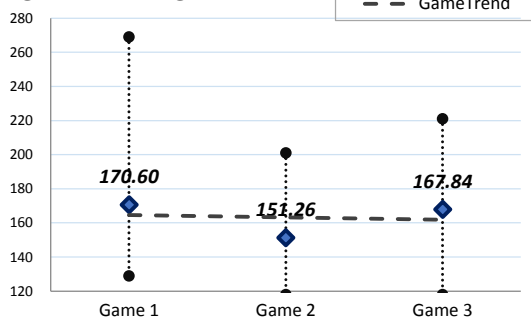

2.02

PowerWin (%)

0.369

www.bowlerstats.com/statsheet/renoleague/Hastings_L.pdf

GAME SCATTERGRAM

TOP GAMES/SERIES

GAME AVERAGE

WEEKLY ANALYSIS

Last 5 Wks	Avg	Game 1	Game 2	Game 3	Series	Avg +/-	Change	AvgDiff	#OverAvg	PwrWins	Sch/Hdcp	Lane	GM Trend
WK22	164.38	216	133	160	509	5.28	0.36	4.63	1	16.0	14 / 15	17-18	
WK23	164.38						0.00				/		
WK24	164.38						0.00				/		
WK25	163.58	129	126	198	453	(12.58)	(0.80)	-8.57	1	7.0	17 / 22	25-26	
WK26	162.68	146	169	128	443	(15.01)	(0.90)	-10.23	1	9.0	21 / 23	21-22	
Avg (5WK)	163.88	163.67	142.67	162.00	468.33	(7.44)	(0.27)	-4.72	1.00	10.7	17 / 20		
vs. Current	▲2.58	▼-6.93	▼-8.60	▼-5.84	▲14.54	▼-10.95	▼-3.82	▼-6.74	▼-0.47	▼-1.86	1 / -1		