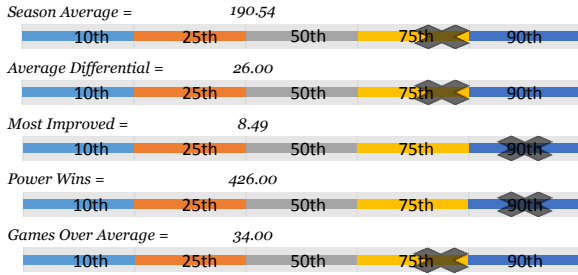

Ehren D.

Bowler's Dashboard  
RENO LEAGUE  
2015/2016  
Results as of WK26

PERFORMANCE MEASURE

Season Average

190.54

OverAvg (%)

0.436

Avg Differential

Last 5 Wks	Avg	Game 1	Game 2	Game 3	Series	Avg +/-	Change	AvgDiff	#OverAvg	PwrWins	Sch/Hdcp	Lane	GM Trend
WK22	188.53	161	174	152	487	(26.20)	(1.25)	-2.70	0	2.0	18 / 29	19-20	
WK23	189.04	164	248	189	601	11.29	0.51	39.85	1	22.0	6 / 6	21-22	
WK24	190.53	179	226	269	674	34.14	1.48	66.00	2	31.0	2 / 1	25-26	
WK25	190.29	167	185	202	554	(5.63)	(0.23)	25.09	1	15.0	6 / 14	17-18	
WK26	190.54	226	193	171	590	6.13	0.25	38.77	2	23.0	6 / 9	19-20	
<b>Avg (5WK)</b>	189.79	179.40	205.20	196.60	581.20	3.95	0.15	33.40	1.50	18.6	7 / 11		
<b>vs. Current</b>	-0.51	-10.22	9.32	10.48	9.58	3.61	-1.79	3.59	-0.12	2.22	0 / 2		

**Top 5 Weeks**

Top 5	Games	Series	Week	Game1	Game2	Game3	AvgWk	Average	Field Avg
1st	269	687	WK10	225	236	226	229.00	193.03	164.71
2nd	259	674	WK11	259	156	259	224.67	195.91	161.57
3rd	259	674	WK24	179	226	269	224.67	190.53	158.67
4th	256	663	WK09	233	254	176	221.00	189.04	155.58
5th	254	618	WK01	225	217	176	206.00	206.00	158.76