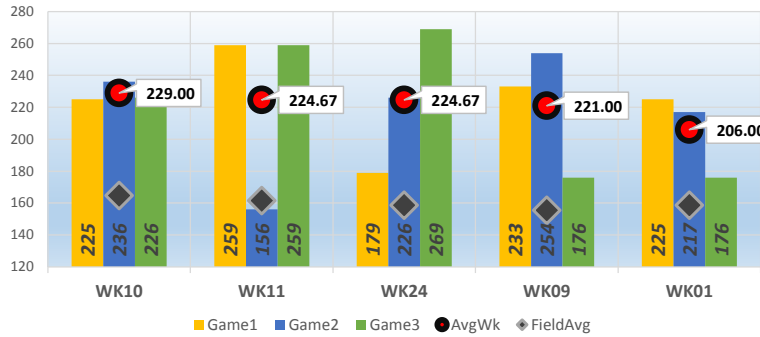

PowerWin (%)

0.534