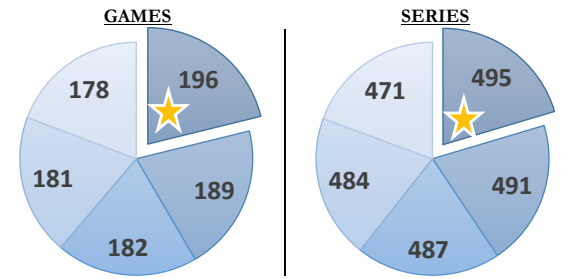

### TOP GAMES/SERIES

### GAME AVERAGE

**Top 5 Weeks**

Top 5	Games	Series	Week	Game1	Game2	Game3	AvgWk	Average	Field Avg
1st	196	495	WK18	154	172	169	165.00	140.48	154.92
2nd	189	491	WK21	162	181	148	163.67	141.78	161.02
3rd	182	487	WK14	150	170	167	162.33	140.24	160.36
4th	181	484	WK26	196	112	176	161.33	143.64	157.90
5th	178	471	WK22	132	169	170	157.00	142.47	165.03