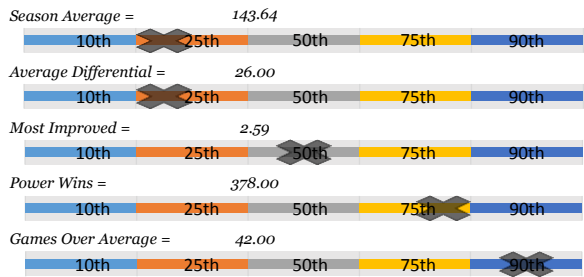

Barbara W.

Bowler's Dashboard
RENO LEAGUE
2015/2016
Results as of WK26

PERFORMANCE MEASURE

Season Average
143.64

Avg Differential
-17.09

OverAvg (%)
0.538

PowerWin (%)
0.477

19
BOWLER of the YEAR