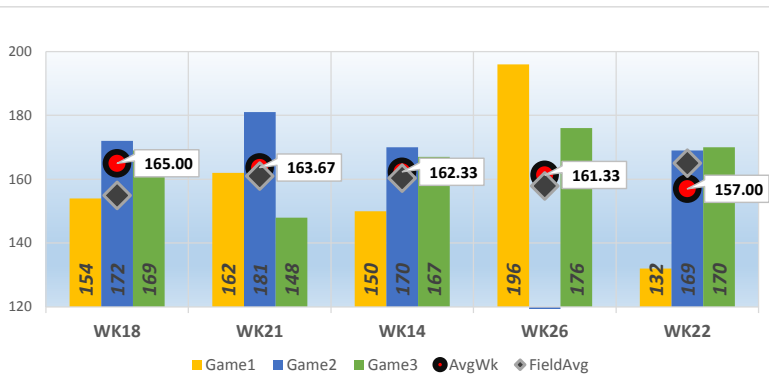

## PERFORMANCE MEASURE

**Season Average**  
143.64

**Avg Differential**  
-17.09

**OverAvg (%)**  
0.538

**PowerWin (%)**  
0.477

**19**  
BOWLER of the YEAR

www.bowlerstats.com/statsheet/renoleague/Barbara\_W.pdf

### GAME AVERAGE