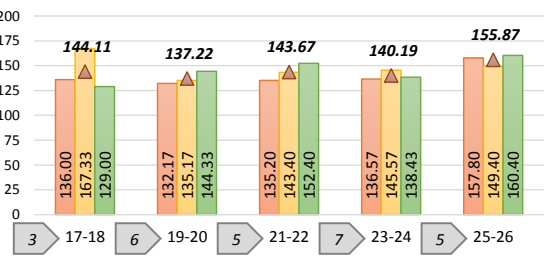

## PERFORMANCE MEASURE

**Season Average**  
143.64

**Avg Differential**  
-17.09

**OverAvg (%)**  
0.538

**PowerWin (%)**  
0.477

**19**  
BOWLER of the YEAR

www.bowlerstats.com/statsheet/renoleague/Barbara\_W.pdf

### GAME AVERAGE

### # of weeks on pair

### LANE PERFORMANCE

Last 5 Wks	Avg	Game 1	Game 2	Game 3	Series	Avg +/-	Change	AvgDiff	#OverAvg	PwrWins	Sch/HdcP	Lane	GM Trend
WK22	142.47	132	169	170	471	14.53	↑ 0.69	-8.03	2	20.0	19 / 11	25-26	↗
WK23	142.83	145	178	129	452	7.84	↑ 0.36	-9.82	2	19.0	17 / 9	23-24	↗
WK24	142.44	151	113	137	401	(8.78)	↓ (0.38)	-25.00	1	10.0	26 / 22	19-20	↘
WK25	142.93	165	189	110	464	11.73	↑ 0.49	-4.91	2	24.0	14 / 5	17-18	↗
WK26	143.64	196	112	176	484	17.69	↑ 0.71	3.44	2	26.0	14 / 6	25-26	↗
<b>Avg (5WK)</b>	142.86	157.80	152.20	144.40	454.40	8.60	↑ 0.37	-8.86	1.80	19.8	18 / 10		↗
<b>vs. Current</b>	△ 0.67	△ 18.49	△ 6.20	▽ -1.22	△ 23.48	△ 6.58	▽ -0.26	△ 8.22	△ 0.18	△ 5.26	2 / 5		↗