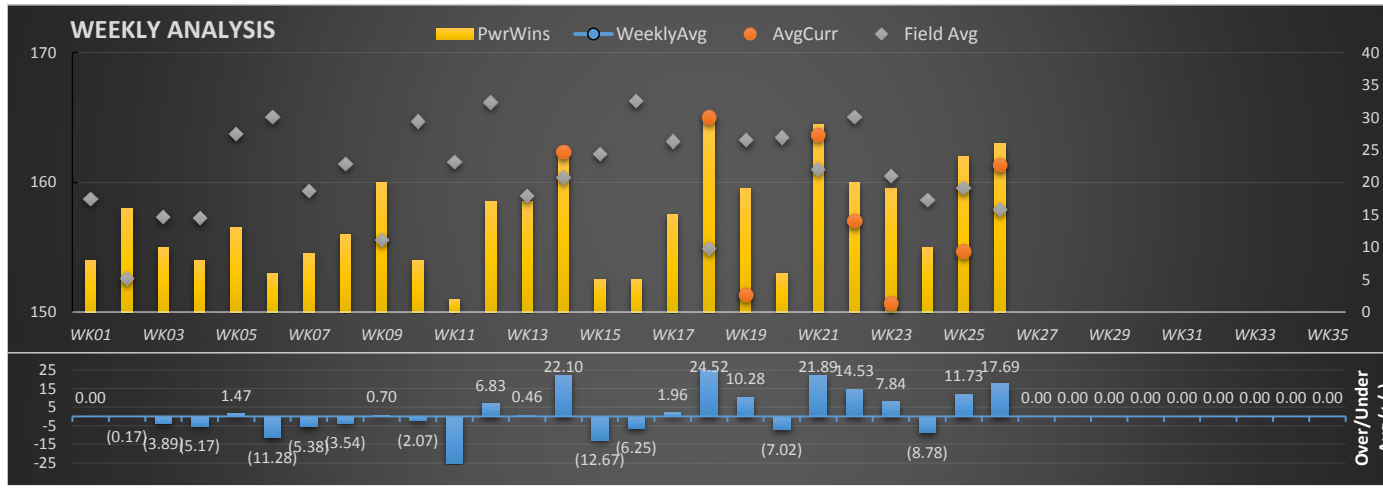

of weeks on pair

LANE PERFORMANCE

Last 5 Wks	Avg	Game 1	Game 2	Game 3	Series	Avg +/-	Change	AvgDiff	#OverAvg	PwrWins	Sch/HdcP	Lane	GM Trend
WK22	142.47	132	169	170	471	14.53	↑ 0.69	-8.03	2	20.0	19 / 11	25-26	↗
WK23	142.83	145	178	129	452	7.84	↑ 0.36	-9.82	2	19.0	17 / 9	23-24	↗
WK24	142.44	151	113	137	401	(8.78)	↓ (0.38)	-25.00	1	10.0	26 / 22	19-20	↘
WK25	142.93	165	189	110	464	11.73	↑ 0.49	-4.91	2	24.0	14 / 5	17-18	↗
WK26	143.64	196	112	176	484	17.69	↑ 0.71	3.44	2	26.0	14 / 6	25-26	↗
Avg (5WK)	142.86	157.80	152.20	144.40	454.40	8.60	↑ 0.37	-8.86	1.80	19.8	18 / 10		↗
vs. Current	△ 0.67	△ 18.49	△ 6.20	▽ -1.22	△ 23.48	△ 6.58	▽ -0.26	△ 8.22	△ 0.18	△ 5.26	2 / 5		↗