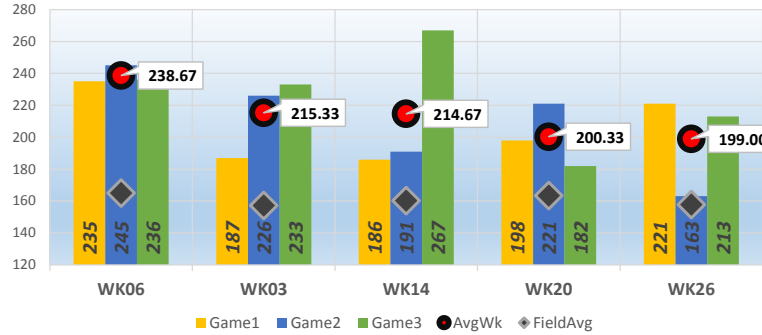

Andrew R.

Bowler's Dashboard
RENO LEAGUE
2015/2016
Results as of WK26

PERFORMANCE MEASURE

Season Average
 192.17

Avg Differential
 32.01

OverAvg (%)
 0.476

PowerWin (%)
 0.535

10
BOWLER of the YEAR

www.bowlerstats.com/statsheet/renoleague/Andrew_R.pdf

WEEKLY ANALYSIS

Last 5 Wks	Avg	Game 1	Game 2	Game 3	Series	Avg +/-	Change	AvgDiff	#OverAvg	PwrWins	Sch/Hdcp	Lane	GM Trend
WK22	193.85						0.00				/		
WK23	193.85						0.00				/		
WK24	193.23	139	173	234	546	(11.23)	(0.62)	23.33	1	12.0	9 / 19	19-20	
WK25	191.83	197	119	180	496	(26.50)	(1.39)	5.76	1	3.0	12 / 26	17-18	
WK26	192.17	221	163	213	597	6.83	0.34	41.10	2	24.0	4 / 8	25-26	
Avg (5WK)	192.99	185.67	151.67	209.00	546.33	(10.50)	(0.34)	23.40	1.33	13.0	8 / 17		
vs. Current	-0.98	2.38	-42.00	9.43	-30.19	-8.00	-3.00	-8.61	-0.33	-3.29	-2 / -4		