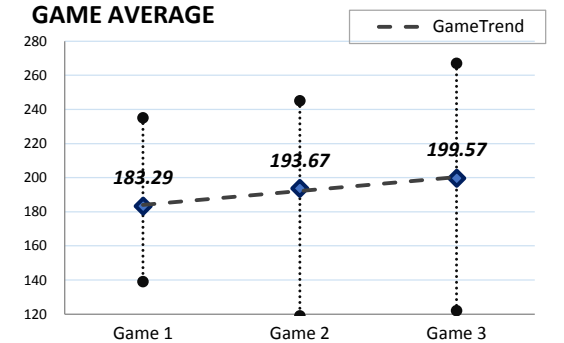

Andrew R.

Bowler's Dashboard
RENO LEAGUE
2015/2016
Results as of WK26

PERFORMANCE MEASURE

Season Average
 192.17

Avg Differential
 32.01

OverAvg (%)
 0.476

PowerWin (%)
 0.535

10
BOWLER of the YEAR

www.bowlerstats.com/statsheet/renoleague/Andrew_R.pdf

WEEKLY ANALYSIS

Last 5 Wks	Avg	Game 1	Game 2	Game 3	Series	Avg +/-	Change	AvgDiff	#OverAvg	PwrWins	Sch/Hdcp	Lane	GM Trend
WK22	193.85						0.00				/		
WK23	193.85						0.00				/		
WK24	193.23	139	173	234	546	(11.23)	(0.62)	23.33	1	12.0	9 / 19	19-20	
WK25	191.83	197	119	180	496	(26.50)	(1.39)	5.76	1	3.0	12 / 26	17-18	
WK26	192.17	221	163	213	597	6.83	0.34	41.10	2	24.0	4 / 8	25-26	
Avg (5WK)	192.99	185.67	151.67	209.00	546.33	(10.50)	(0.34)	23.40	1.33	13.0	8 / 17		
vs. Current	-0.98	2.38	-42.00	9.43	-30.19	-8.00	-3.00	-8.61	-0.33	-3.29	-2 / -4		