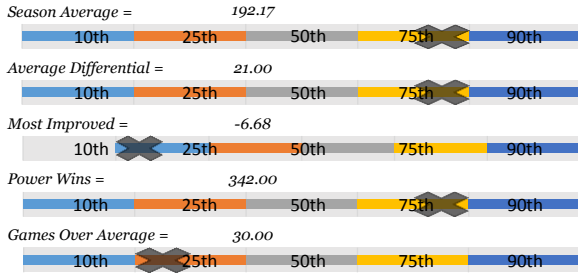

Andrew R.

Bowler's Dashboard
RENO LEAGUE
2015/2016
Results as of WK26

PERFORMANCE MEASURE

Season Average
 192.17

Avg Differential
 32.01

OverAvg (%)
 0.476

PowerWin (%)
 0.535

10
BOWLER of the YEAR

www.bowlerstats.com/statsheet/renoleague/Andrew_R.pdf

WEEKLY ANALYSIS

Last 5 Wks	Avg	Game 1	Game 2	Game 3	Series	Avg +/-	Change	AvgDiff	#OverAvg	PwrWins	Sch/Hdcp	Lane	GM Trend
WK22	193.85						0.00				/		
WK23	193.85						0.00				/		
WK24	193.23	139	173	234	546	(11.23)	(0.62)	23.33	1	12.0	9 / 19	19-20	
WK25	191.83	197	119	180	496	(26.50)	(1.39)	5.76	1	3.0	12 / 26	17-18	
WK26	192.17	221	163	213	597	6.83	0.34	41.10	2	24.0	4 / 8	25-26	
Avg (5WK)	192.99	185.67	151.67	209.00	546.33	(10.50)	(0.34)	23.40	1.33	13.0	8 / 17		
vs. Current	-0.98	2.38	-42.00	9.43	-30.19	-8.00	-3.00	-8.61	-0.33	-3.29	-2 / -4		