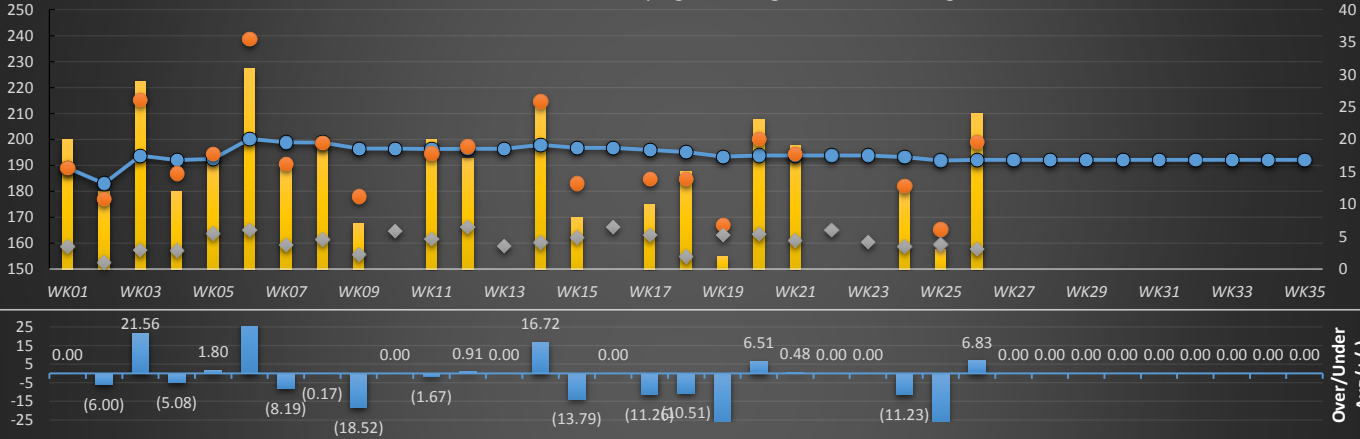

Andrew R.

Bowler's Dashboard
RENO LEAGUE
2015/2016
Results as of WK26

PERFORMANCE MEASURE

Season Average
 192.17

Avg Differential
 32.01

OverAvg (%)
 0.476

PowerWin (%)
 0.535

10
BOWLER of the YEAR

www.bowlerstats.com/statsheet/renoleague/Andrew_R.pdf

WEEKLY ANALYSIS

Last 5 Wks	Avg	Game 1	Game 2	Game 3	Series	Avg +/-	Change	AvgDiff	#OverAvg	PwrWins	Sch/Hdcp	Lane	GM Trend
WK22	193.85						0.00				/		
WK23	193.85						0.00				/		
WK24	193.23	139	173	234	546	(11.23)	(0.62)	23.33	1	12.0	9 / 19	19-20	
WK25	191.83	197	119	180	496	(26.50)	(1.39)	5.76	1	3.0	12 / 26	17-18	
WK26	192.17	221	163	213	597	6.83	0.34	41.10	2	24.0	4 / 8	25-26	
Avg (5WK)	192.99	185.67	151.67	209.00	546.33	(10.50)	(0.34)	23.40	1.33	13.0	8 / 17		
vs. Current	-0.98	2.38	-42.00	9.43	-30.19	-8.00	-3.00	-8.61	-0.33	-3.29	-2 / -4		