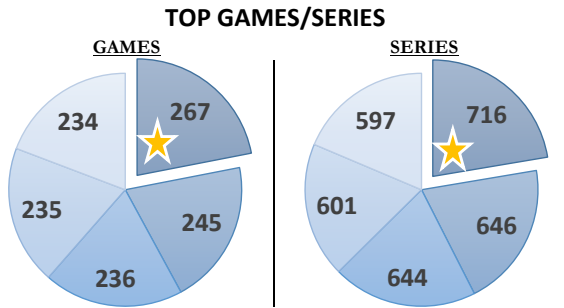

Andrew R.

Bowler's Dashboard
RENO LEAGUE
2015/2016
Results as of WK26

PERFORMANCE MEASURE

Season Average
 192.17

Avg Differential
 32.01

OverAvg (%)
 0.476

PowerWin (%)
 0.535

10
BOWLER of the YEAR

www.bowlerstats.com/statsheet/renoleague/Andrew_R.pdf

WEEKLY ANALYSIS

Last 5 Wks	Avg	Game 1	Game 2	Game 3	Series	Avg +/-	Change	AvgDiff	#OverAvg	PwrWins	Sch/Hdcp	Lane	GM Trend
WK22	193.85						0.00				/		
WK23	193.85						0.00				/		
WK24	193.23	139	173	234	546	(11.23)	(0.62)	23.33	1	12.0	9 / 19	19-20	
WK25	191.83	197	119	180	496	(26.50)	(1.39)	5.76	1	3.0	12 / 26	17-18	
WK26	192.17	221	163	213	597	6.83	0.34	41.10	2	24.0	4 / 8	25-26	
Avg (5WK)	192.99	185.67	151.67	209.00	546.33	(10.50)	(0.34)	23.40	1.33	13.0	8 / 17		
vs. Current	-0.98	2.38	-42.00	9.43	-30.19	-8.00	-3.00	-8.61	-0.33	-3.29	-2 / -4		

Top 5 Weeks

Top 5	Games	Series	Week	Game1	Game2	Game3	AvgWk	Average	Field Avg
1st	267	716	WK06	235	245	236	238.67	200.22	165.05
2nd	245	646	WK03	187	226	233	215.33	193.78	157.32
3rd	236	644	WK14	186	191	267	214.67	197.94	160.36
4th	235	601	WK20	198	221	182	200.33	193.82	163.45
5th	234	597	WK26	221	163	213	199.00	192.17	157.90