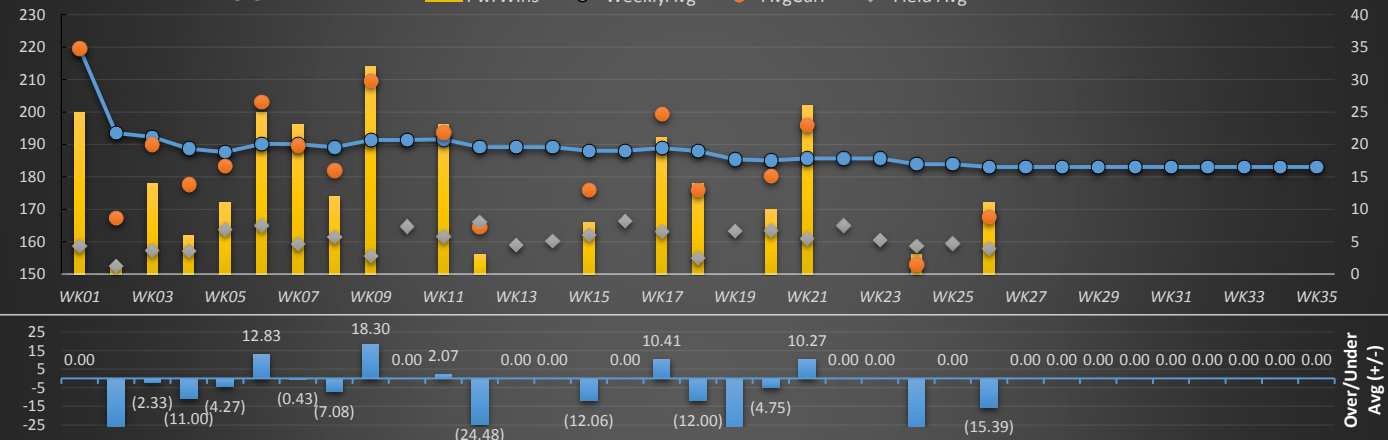

WEEKLY ANALYSIS

Last 5 Wks	Avg	Game 1	Game 2	Game 3	Series	Avg +/-	Change	AvgDiff	#OverAvg	PwrWins	Sch/Hdcp	Lane	GM Trend
WK22	185.73						0.00				/		
WK23	185.73						0.00				/		
WK24	183.91	122	185	152	459	(30.91)	(1.82)	-5.67	1	3.0	16 / 29	19-20	
WK25	183.91						0.00				/		
WK26	183.05	170	151	182	503	(15.39)	(0.85)	9.77	0	11.0	9 / 21	25-26	
Avg (5WK)	184.46	146.00	168.00	167.00	481.00	(23.15)	(0.53)	2.05	1.00	7.0	12 / 25		
vs. Current	▼-3.31	▼-29.68	▼-25.89	▼-12.58	▼-68.16	▼-15.74	▼-1.85	▼-20.82	▼-0.33	▼-7.89	-3 / -9		