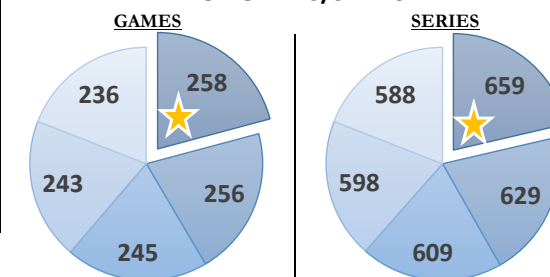

Avg Differential

22.87

PowerWin (%)

0.457

www.bowlerstats.com/statsheet/renoleague/Ajay_R.pdf

GAME SCATTERGRAM

TOP GAMES/SERIES

GAME AVERAGE

WEEKLY ANALYSIS

Last 5 Wks	Avg	Game 1	Game 2	Game 3	Series	Avg +/-	Change	AvgDiff	#OverAvg	PwrWins	Sch/Hdcp	Lane	GM Trend
WK22	185.73						0.00				/		
WK23	185.73						0.00				/		
WK24	183.91	122	185	152	459	(30.91)	(1.82)	-5.67	1	3.0	16 / 29	19-20	
WK25	183.91						0.00				/		
WK26	183.05	170	151	182	503	(15.39)	(0.85)	9.77	0	11.0	9 / 21	25-26	
Avg (5WK)	184.46	146.00	168.00	167.00	481.00	(23.15)	(0.53)	2.05	1.00	7.0	12 / 25		
vs. Current	▼-3.31	▼-29.68	▼-25.89	▼-12.58	▼-68.16	▼-15.74	▼-1.85	▼-20.82	▼-0.33	▼-7.89	-3 / -9		