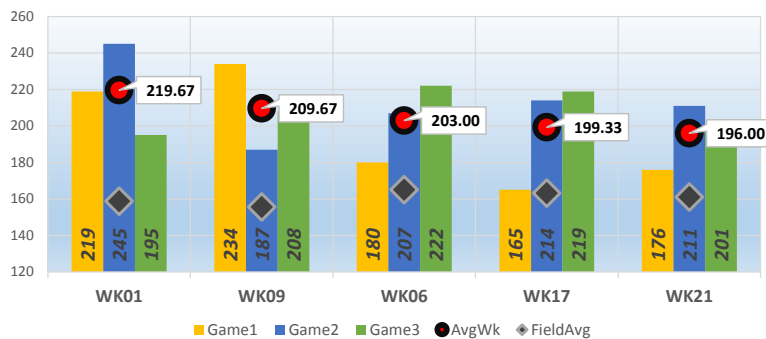

Ajay R.

Bowler's Dashboard
RENO LEAGUE
2015/2016
Results as of WK26

PERFORMANCE MEASURE

Season Average

183.05

OverAvg (%)

0.351

BOWLER of the YEAR

Avg Differential

22.87

PowerWin (%)

0.457

www.bowlerstats.com/statsheet/renoleague/Ajay_R.pdf

GAME SCATTERGRAM

TOP GAMES/SERIES

GAME AVERAGE

WEEKLY ANALYSIS

Last 5 Wks	Avg	Game 1	Game 2	Game 3	Series	Avg +/-	Change	AvgDiff	#OverAvg	PwrWins	Sch/Hdcp	Lane	GM Trend
WK22	185.73						0.00				/		
WK23	185.73						0.00				/		
WK24	183.91	122	185	152	459	(30.91)	(1.82)	-5.67	1	3.0	16 / 29	19-20	
WK25	183.91						0.00				/		
WK26	183.05	170	151	182	503	(15.39)	(0.85)	9.77	0	11.0	9 / 21	25-26	
Avg (5WK)	184.46	146.00	168.00	167.00	481.00	(23.15)	(0.53)	2.05	1.00	7.0	12 / 25		
vs. Current	▼-3.31	▼-29.68	▼-25.89	▼-12.58	▼-68.16	▼-15.74	▼-1.85	▼-20.82	▼-0.33	▼-7.89	-3 / -9		