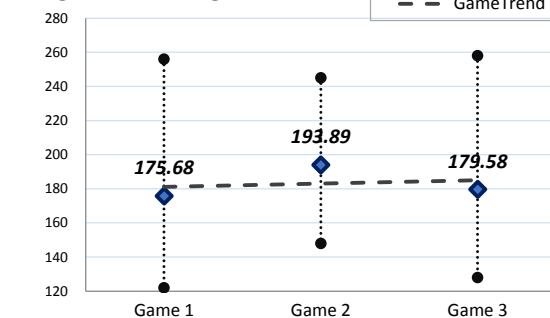

Avg Differential

22.87

PowerWin (%)

0.457

www.bowlerstats.com/statsheet/renoleague/Ajay_R.pdf

GAME SCATTERGRAM

TOP GAMES/SERIES

GAME AVERAGE

WEEKLY ANALYSIS

Last 5 Wks	Avg	Game 1	Game 2	Game 3	Series	Avg +/-	Change	AvgDiff	#OverAvg	PwrWins	Sch/Hdcp	Lane	GM Trend
WK22	185.73						0.00				/		
WK23	185.73						0.00				/		
WK24	183.91	122	185	152	459	(30.91)	(1.82)	-5.67	1	3.0	16 / 29	19-20	
WK25	183.91						0.00				/		
WK26	183.05	170	151	182	503	(15.39)	(0.85)	9.77	0	11.0	9 / 21	25-26	
Avg (5WK)	184.46	146.00	168.00	167.00	481.00	(23.15)	(0.53)	2.05	1.00	7.0	12 / 25		
vs. Current	▼-3.31	▼-29.68	▼-25.89	▼-12.58	▼-68.16	▼-15.74	▼-1.85	▼-20.82	▼-0.33	▼-7.89	-3 / -9		