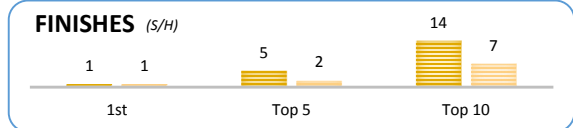

Ajay R.

Bowler's Dashboard
RENO LEAGUE
2015/2016
Results as of WK26

PERFORMANCE MEASURE

Season Average

183.05

OverAvg (%)

0.351

BOWLER of the YEAR