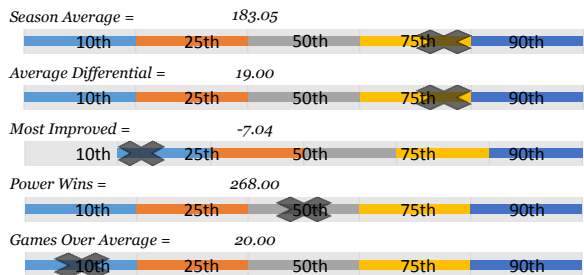

Ajay R.

Bowler's Dashboard
RENO LEAGUE
2015/2016
Results as of WK26

PERFORMANCE MEASURE

Season Average

183.05

OverAvg (%)

0.351

BOWLER of the YEAR