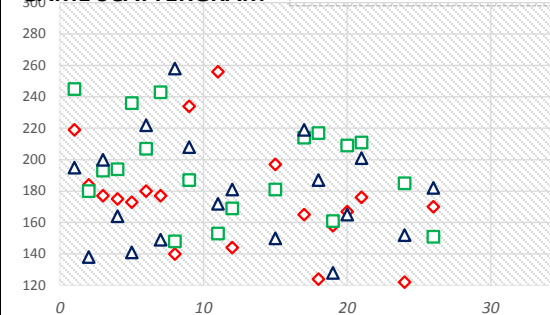

Avg Differential

22.87

PowerWin (%)

0.457

www.bowlerstats.com/statsheet/renoleague/Ajay_R.pdf

GAME SCATTERGRAM

TOP GAMES/SERIES

GAME AVERAGE

WEEKLY ANALYSIS

Last 5 Wks	Avg	Game 1	Game 2	Game 3	Series	Avg +/-	Change	AvgDiff	#OverAvg	PwrWins	Sch/Hdcp	Lane	GM Trend
WK22	185.73						0.00				/		
WK23	185.73						0.00				/		
WK24	183.91	122	185	152	459	(30.91)	(1.82)	-5.67	1	3.0	16 / 29	19-20	
WK25	183.91						0.00				/		
WK26	183.05	170	151	182	503	(15.39)	(0.85)	9.77	0	11.0	9 / 21	25-26	
Avg (5WK)	184.46	146.00	168.00	167.00	481.00	(23.15)	(0.53)	2.05	1.00	7.0	12 / 25		
vs. Current	▼-3.31	▼-29.68	▼-25.89	▼-12.58	▼-68.16	▼-15.74	▼-1.85	▼-20.82	▼-0.33	▼-7.89	-3 / -9		