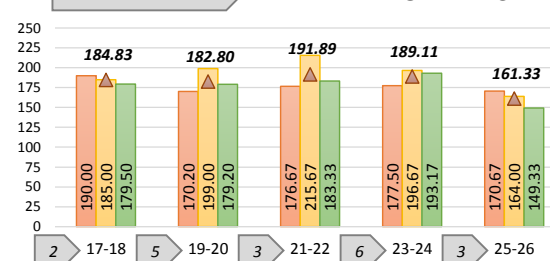

LANE PERFORMANCE