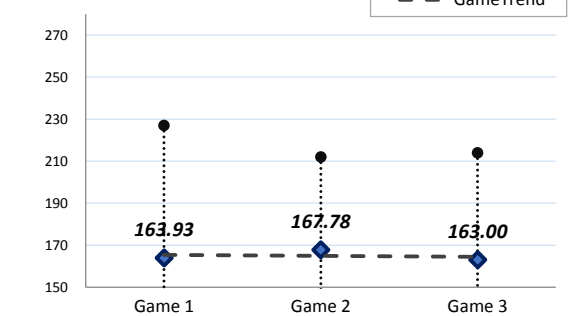

Avg Differential

-37.63

PowerWin (%)

0.459

www.bowlerstats.com/statsheet/businessmen/Steve_C.pdf

GAME SCATTERGRAM

TOP GAMES/SERIES

GAME AVERAGE

of weeks on pair

LANE PERFORMANCE

WEEKLY ANALYSIS

Last 5 Wks	Avg	Game 1	Game 2	Game 3	Series	Avg +/-	Change	AvgDiff	#OverAvg	PwrWins	Sch/Hdcp	Lane	GM Trend
WK28	163.77	182	135	152	469	(7.43)	(0.34)	-47.05	1	9.0	38 / 30	27-28	
WK29	164.11	141	195	180	516	7.89	0.34	-30.38	2	21.0	34 / 17	29-30	
WK30	164.43	202	156	158	516	7.57	0.32	-32.71	1	20.0	32 / 18	33-34	
WK31	164.90	183	170	177	530	11.77	0.47	-22.83	3	29.0	32 / 8	27-28	
WK32	164.90	117	191	187	495	0.10	0.00	-35.83	2	18.0	35 / 19		
Avg (5WK)	164.42	165.00	169.40	170.80	505.20	3.98	0.16	-33.76	1.80	19.4	34 / 18		
vs. Current	▲ 3.69	▲ 1.07	▲ 1.62	▲ 7.80	▲ 10.50	▼ -0.42	▲ 4.33	▲ 3.87	▲ 0.02	▲ 2.55	-1 / 2		