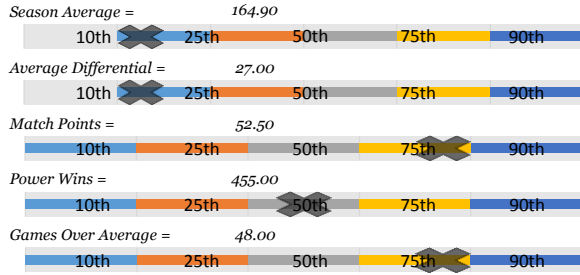

Steve C.

Bowler's Dashboard
BUSINESSMEN
 2015/2016
 Results as of WK32

PERFORMANCE MEASURE

Season Average

164.90

OverAvg (%)

0.593

BOWLER of the YEAR

of weeks on pair

LANE PERFORMANCE

WEEKLY ANALYSIS

Last 5 Wks	Avg	Game 1	Game 2	Game 3	Series	Avg +/-	Change	AvgDiff	#OverAvg	PwrWins	Sch/Hdcp	Lane	GM Trend
WK28	163.77	182	135	152	469	(7.43)	(0.34)	-47.05	1	9.0	38 / 30	27-28	
WK29	164.11	141	195	180	516	7.89	0.34	-30.38	2	21.0	34 / 17	29-30	
WK30	164.43	202	156	158	516	7.57	0.32	-32.71	1	20.0	32 / 18	33-34	
WK31	164.90	183	170	177	530	11.77	0.47	-22.83	3	29.0	32 / 8	27-28	
WK32	164.90	117	191	187	495	0.10	0.00	-35.83	2	18.0	35 / 19		
Avg (5WK)	164.42	165.00	169.40	170.80	505.20	3.98	0.16	-33.76	1.80	19.4	34 / 18		
vs. Current	▲ 3.69	▲ 1.07	▲ 1.62	▲ 7.80	▲ 10.50	▼ -0.42	▲ 4.33	▲ 3.87	▲ 0.02	▲ 2.55	-1 / 2		