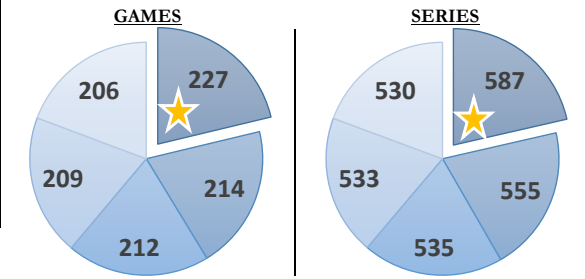

Avg Differential

-37.63

PowerWin (%)

0.459

www.bowlerstats.com/statsheet/businessmen/Steve_C.pdf

GAME SCATTERGRAM

TOP GAMES/SERIES

GAME AVERAGE

of weeks on pair

LANE PERFORMANCE

WEEKLY ANALYSIS

Last 5 Wks	Avg	Game 1	Game 2	Game 3	Series	Avg +/-	Change	AvgDiff	#OverAvg	PwrWins	Sch/Hdcp	Lane	GM Trend
WK28	163.77	182	135	152	469	(7.43)	(0.34)	-47.05	1	9.0	38 / 30	27-28	
WK29	164.11	141	195	180	516	7.89	0.34	-30.38	2	21.0	34 / 17	29-30	
WK30	164.43	202	156	158	516	7.57	0.32	-32.71	1	20.0	32 / 18	33-34	
WK31	164.90	183	170	177	530	11.77	0.47	-22.83	3	29.0	32 / 8	27-28	
WK32	164.90	117	191	187	495	0.10	0.00	-35.83	2	18.0	35 / 19		
Avg (5WK)	164.42	165.00	169.40	170.80	505.20	3.98	0.16	-33.76	1.80	19.4	34 / 18		
vs. Current	▲ 3.69	▲ 1.07	▲ 1.62	▲ 7.80	▲ 10.50	▼ -0.42	▲ 4.33	▲ 3.87	▲ 0.02	▲ 2.55	-1 / 2		