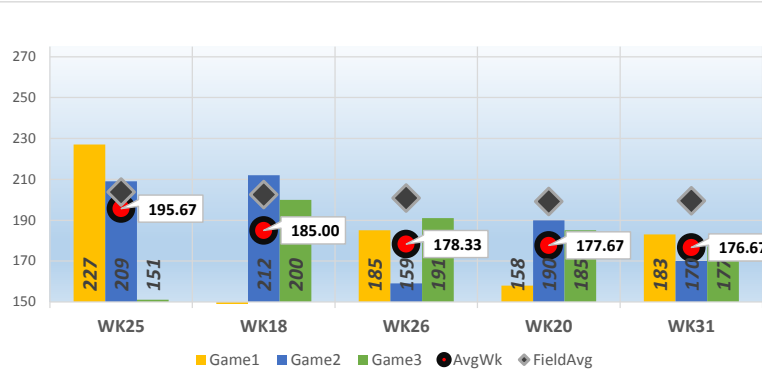

Steve C.

Bowler's Dashboard
BUSINESSMEN
 2015/2016
 Results as of WK32

PERFORMANCE MEASURE

Season Average

164.90

OverAvg (%)

0.593

BOWLER of the YEAR

Avg Differential

-37.63

PowerWin (%)

0.459

www.bowlerstats.com/statsheet/businessmen/Steve_C.pdf

GAME SCATTERGRAM

TOP GAMES/SERIES

GAME AVERAGE

of weeks on pair

LANE PERFORMANCE

WEEKLY ANALYSIS

Last 5 Wks	Avg	Game 1	Game 2	Game 3	Series	Avg +/-	Change	AvgDiff	#OverAvg	PwrWins	Sch/Hdcp	Lane	GM Trend
WK28	163.77	182	135	152	469	(7.43)	(0.34)	-47.05	1	9.0	38 / 30	27-28	
WK29	164.11	141	195	180	516	7.89	0.34	-30.38	2	21.0	34 / 17	29-30	
WK30	164.43	202	156	158	516	7.57	0.32	-32.71	1	20.0	32 / 18	33-34	
WK31	164.90	183	170	177	530	11.77	0.47	-22.83	3	29.0	32 / 8	27-28	
WK32	164.90	117	191	187	495	0.10	0.00	-35.83	2	18.0	35 / 19		
Avg (5WK)	164.42	165.00	169.40	170.80	505.20	3.98	0.16	-33.76	1.80	19.4	34 / 18		
vs. Current	▲ 3.69	▲ 1.07	▲ 1.62	▲ 7.80	▲ 10.50	▼ -0.42	▲ 4.33	▲ 3.87	▲ 0.02	▲ 2.55	-1 / 2		