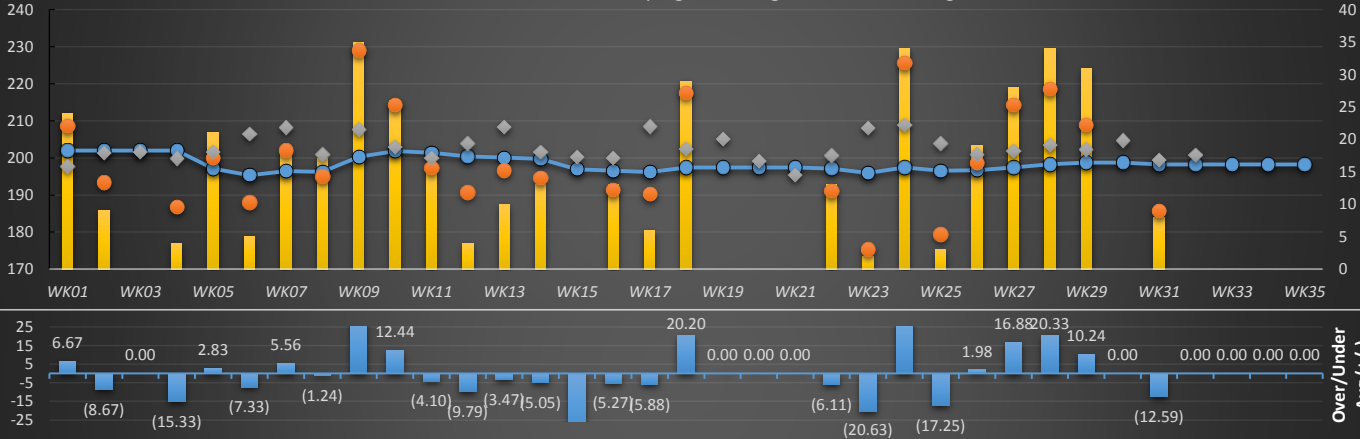

WEEKLY ANALYSIS

Last 5 Wks	Avg	Game 1	Game 2	Game 3	Series	Avg +/-	Change	AvgDiff	#OverAvg	PwrWins	Sch/Hdcp	Lane	GM Trend
WK28	198.33	198	258	200	656	20.33	0.88	15.28	2	34.0	13 / 5	27-28	
WK29	198.76	238	205	184	627	10.24	0.43	6.62	2	31.0	17 / 7	29-30	
WK30	198.76						0.00				/		
WK31	198.26	143	220	194	557	12.59	(0.50)	-13.83	1	8.0	26 / 30	27-28	
WK32	198.26						0.00				/		
Avg (5WK)	198.47	193.00	227.67	192.67	613.33	5.99	0.16	2.69	1.67	24.3	18 / 14		
vs. Current	0.04	-1.31	21.86	-1.99	18.56	6.16	-0.02	7.60	0.06	7.45	3 / 6		