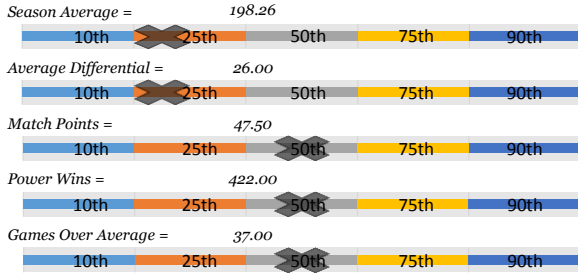

Scott Ho.

Bowler's Dashboard
BUSINESSMEN
2015/2016
Results as of WK32

PERFORMANCE MEASURE

Season Average

198.26

OverAvg (%)

0.474

BOWLER of the YEAR