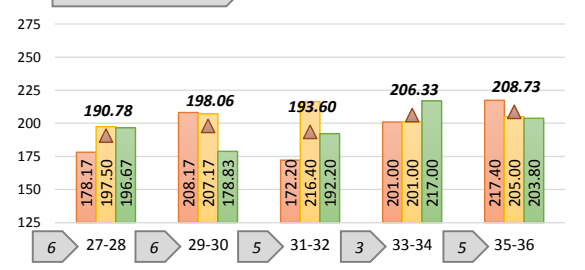

# of weeks on pair LANE PERFORMANCE