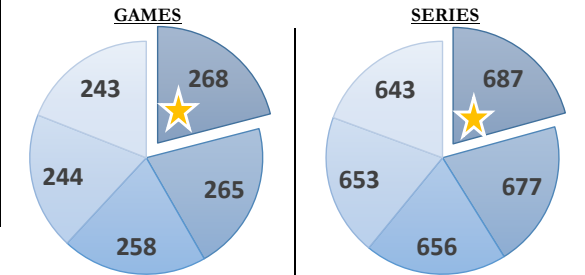

FINISHES (S/H)

TOP GAMES/SERIES