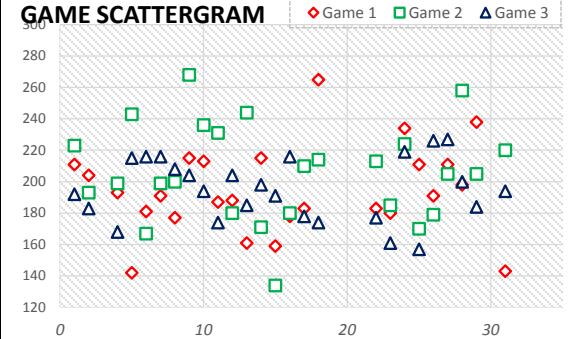

Avg Differential

-4.90

PowerWin (%)

0.439

www.bowlerstats.com/statsheet/businessmen/Scott_Ho.pdf

FINISHES (S/H)

TOP GAMES/SERIES

GAME AVERAGE

WEEKLY ANALYSIS

Last 5 Wks	Avg	Game 1	Game 2	Game 3	Series	Avg +/-	Change	AvgDiff	#OverAvg	PwrWins	Sch/Hdcp	Lane	GM Trend
WK28	198.33	198	258	200	656	20.33	0.88	15.28	2	34.0	13 / 5	27-28	
WK29	198.76	238	205	184	627	10.24	0.43	6.62	2	31.0	17 / 7	29-30	
WK30	198.76						0.00				/		
WK31	198.26	143	220	194	557	12.59	(0.50)	-13.83	1	8.0	26 / 30	27-28	
WK32	198.26						0.00				/		
Avg (5WK)	198.47	193.00	227.67	192.67	613.33	5.99	0.16	2.69	1.67	24.3	18 / 14		
vs. Current	0.04	-1.31	21.86	-1.99	18.56	6.16	-0.02	7.60	0.06	7.45	3 / 6		