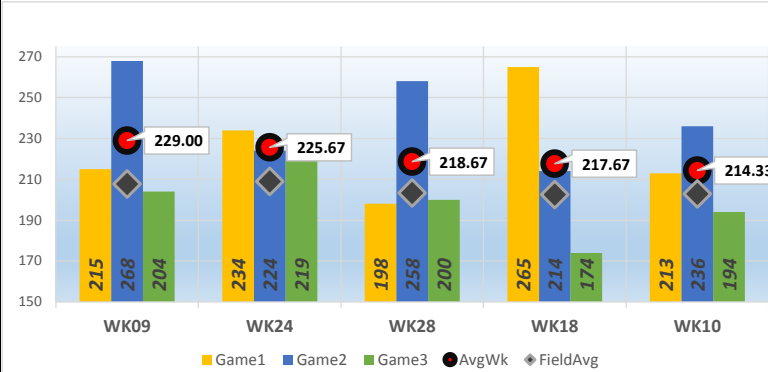

Scott Ho.

Bowler's Dashboard
BUSINESSMEN
2015/2016
Results as of WK32

PERFORMANCE MEASURE

Season Average

198.26

OverAvg (%)

0.474

BOWLER of the YEAR

Avg Differential

-4.90

PowerWin (%)

0.439

www.bowlerstats.com/statsheet/businessmen/Scott_Ho.pdf

FINISHES (S/H)

TOP GAMES/SERIES

GAME AVERAGE

WEEKLY ANALYSIS

Last 5 Wks	Avg	Game 1	Game 2	Game 3	Series	Avg +/-	Change	AvgDiff	#OverAvg	PwrWins	Sch/Hdcp	Lane	GM Trend
WK28	198.33	198	258	200	656	20.33	0.88	15.28	2	34.0	13 / 5	27-28	
WK29	198.76	238	205	184	627	10.24	0.43	6.62	2	31.0	17 / 7	29-30	
WK30	198.76						0.00				/		
WK31	198.26	143	220	194	557	12.59	(0.50)	-13.83	1	8.0	26 / 30	27-28	
WK32	198.26						0.00				/		
Avg (5WK)	198.47	193.00	227.67	192.67	613.33	5.99	0.16	2.69	1.67	24.3	18 / 14		
vs. Current	0.04	-1.31	21.86	-1.99	18.56	6.16	-0.02	7.60	0.06	7.45	3 / 6		