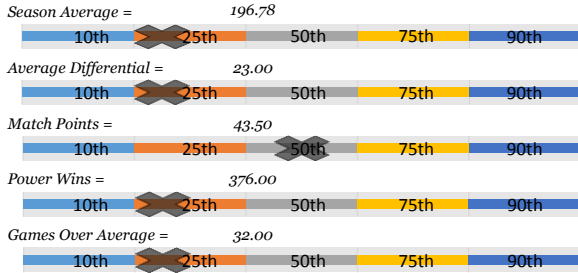

Robert C.

Bowler's Dashboard
BUSINESSMEN
2015/2016
Results as of WK32

PERFORMANCE MEASURE

Season Average

196.78

OverAvg (%)

0.478

BOWLER of the YEAR