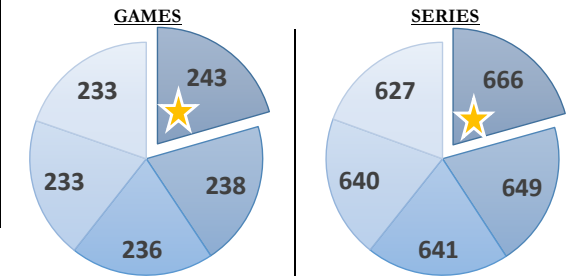

Avg Differential

-4.96

PowerWin (%)

0.439

www.bowlerstats.com/statsheet/businessmen/Robert_C.pdf

GAME SCATTERGRAM

TOP GAMES/SERIES

GAME AVERAGE

WEEKLY ANALYSIS

Last 5 Wks	Avg	Game 1	Game 2	Game 3	Series	Avg +/-	Change	AvgDiff	#OverAvg	PwrWins	Sch/Hdcp	Lane	GM Trend
WK28	195.98	187	204	175	566	(7.32)	(0.40)	-14.72	1	12.0	28 / 27	29-30	
WK29	195.77	198	217	160	575	(4.10)	(0.21)	-10.71	2	12.0	29 / 26	31-32	
WK30	195.59	207	188	181	576	(3.59)	(0.18)	-12.71	1	8.0	27 / 30	33-34	
WK31	195.59						0.00			/			
WK32	196.78	238	215	213	666	25.22	1.18	21.17	3	37.0	8 / 1		
Avg (5WK)	195.94	207.50	206.00	182.25	595.75	2.55	0.08	-4.24	1.75	17.3	23 / 21		
vs. Current	▲0.03	▲1.76	▲8.95	▼-4.89	▲22.53	▼-0.16	▲0.94	▲0.72	▲0.15	▼-0.65	0 / -1		