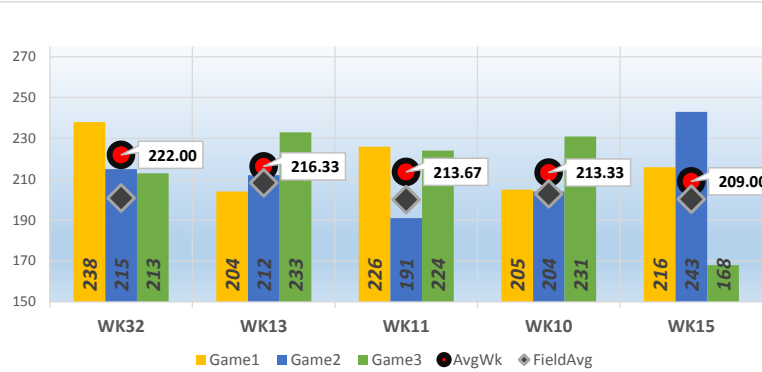

Robert C.

Bowler's Dashboard
BUSINESSMEN
2015/2016
Results as of WK32

PERFORMANCE MEASURE

Season Average

196.78

OverAvg (%)

0.478

BOWLER of the YEAR

Avg Differential

-4.96

PowerWin (%)

0.439

www.bowlerstats.com/statsheet/businessmen/Robert_C.pdf

GAME SCATTERGRAM

TOP GAMES/SERIES

GAME AVERAGE

WEEKLY ANALYSIS

Last 5 Wks	Avg	Game 1	Game 2	Game 3	Series	Avg +/-	Change	AvgDiff	#OverAvg	PwrWins	Sch/Hdcp	Lane	GM Trend
WK28	195.98	187	204	175	566	(7.32)	(0.40)	-14.72	1	12.0	28 / 27	29-30	
WK29	195.77	198	217	160	575	(4.10)	(0.21)	-10.71	2	12.0	29 / 26	31-32	
WK30	195.59	207	188	181	576	(3.59)	(0.18)	-12.71	1	8.0	27 / 30	33-34	
WK31	195.59						0.00			/			
WK32	196.78	238	215	213	666	25.22	1.18	21.17	3	37.0	8 / 1		
Avg (5WK)	195.94	207.50	206.00	182.25	595.75	2.55	0.08	-4.24	1.75	17.3	23 / 21		
vs. Current	▲0.03	▲1.76	▲8.95	▼-4.89	▲22.53	▼-0.16	▲0.94	▲0.72	▲0.15	▼-0.65	0 / -1		