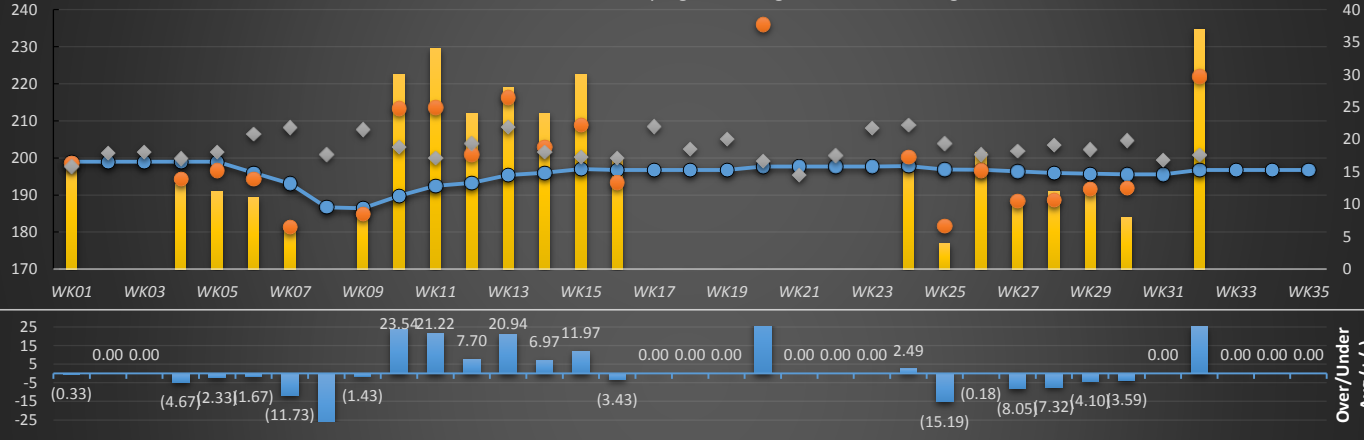

WEEKLY ANALYSIS

Last 5 Wks	Avg	Game 1	Game 2	Game 3	Series	Avg +/-	Change	AvgDiff	#OverAvg	PwrWins	Sch/Hdcp	Lane	GM Trend
WK28	195.98	187	204	175	566	(7.32)	(0.40)	-14.72	1	12.0	28 / 27	29-30	
WK29	195.77	198	217	160	575	(4.10)	(0.21)	-10.71	2	12.0	29 / 26	31-32	
WK30	195.59	207	188	181	576	(3.59)	(0.18)	-12.71	1	8.0	27 / 30	33-34	
WK31	195.59						0.00			/			
WK32	196.78	238	215	213	666	25.22	1.18	21.17	3	37.0	8 / 1		
Avg (5WK)	195.94	207.50	206.00	182.25	595.75	2.55	0.08	-4.24	1.75	17.3	23 / 21		
vs. Current	▲0.03	▲1.76	▲8.95	▼-4.89	▲22.53	▼-0.16	▲0.94	▲0.72	▲0.15	▼-0.65	0 / -1		