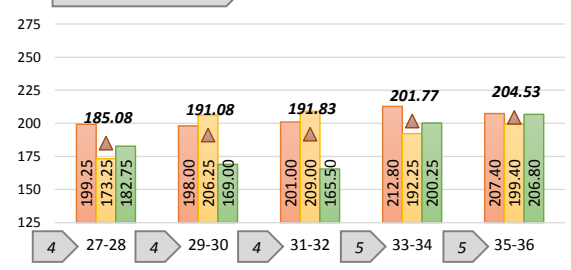

# of weeks on pair LANE PERFORMANCE