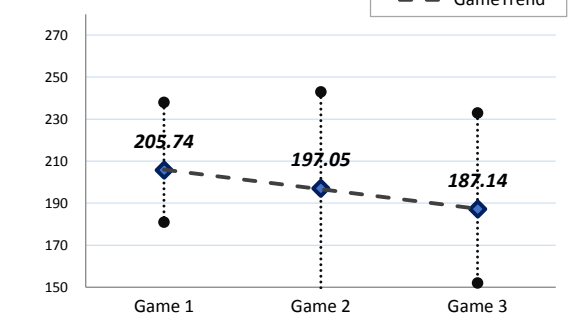

Avg Differential

-4.96

PowerWin (%)

0.439

www.bowlerstats.com/statsheet/businessmen/Robert_C.pdf

GAME SCATTERGRAM

TOP GAMES/SERIES

GAME AVERAGE

WEEKLY ANALYSIS

Last 5 Wks	Avg	Game 1	Game 2	Game 3	Series	Avg +/-	Change	AvgDiff	#OverAvg	PwrWins	Sch/Hdcp	Lane	GM Trend
WK28	195.98	187	204	175	566	(7.32)	(0.40)	-14.72	1	12.0	28 / 27	29-30	
WK29	195.77	198	217	160	575	(4.10)	(0.21)	-10.71	2	12.0	29 / 26	31-32	
WK30	195.59	207	188	181	576	(3.59)	(0.18)	-12.71	1	8.0	27 / 30	33-34	
WK31	195.59						0.00			/			
WK32	196.78	238	215	213	666	25.22	1.18	21.17	3	37.0	8 / 1		
Avg (5WK)	195.94	207.50	206.00	182.25	595.75	2.55	0.08	-4.24	1.75	17.3	23 / 21		
vs. Current	▲0.03	▲1.76	▲8.95	▼-4.89	▲22.53	▼-0.16	▲0.94	▲0.72	▲0.15	▼-0.65	0 / -1		