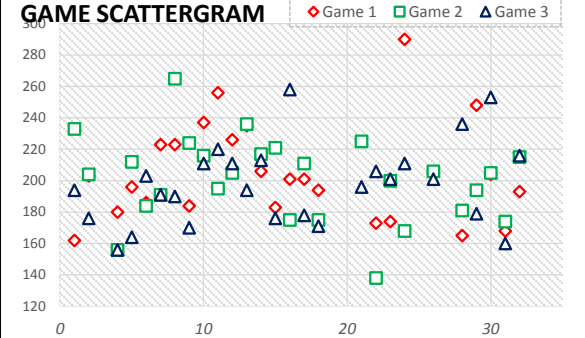

www.bowlerstats.com/statsheet/businessmen/Mike_M.pdf