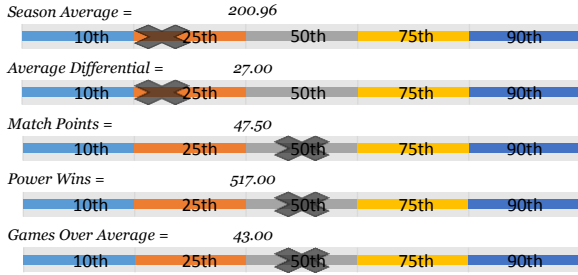

Mike M.

Bowler's Dashboard  
BUSINESSMEN  
2015/2016  
Results as of WK32

PERFORMANCE MEASURE

Season Average 200.96

Avg Differential -1.79

OverAvg (%) 0.538

PowerWin (%) 0.514

**23**  
BOWLER of the YEAR

Last 5 Wks	Avg	Game 1	Game 2	Game 3	Series	Avg +/-	Change	AvgDiff	#OverAvg	PwrWins	Sch/Hdcp	Lane	GM Trend
WK28	201.00	165	181	236	582	7.00	(0.32)	-9.38	1	13.0	26 / 26	31-32	
WK29	201.25	248	194	179	621	5.75	0.25	4.62	1	24.0	21 / 14	29-30	
WK30	202.04	204	205	253	662	18.63	0.79	15.96	3	30.0	11 / 7	35-36	
WK31	200.69	168	174	160	502	33.35	(1.35)	-32.17	0	1.0	36 / 37	33-34	
WK32	200.96	193	215	216	624	7.04	0.27	7.17	2	28.0	16 / 10		
<b>Avg (5WK)</b>	201.19	195.60	193.80	208.80	598.20	(1.79)	(0.07)	-2.76	1.75	19.2	22 / 18		
<b>vs. Current</b>	▲2.83	▼-8.86	▼-7.16	▲11.21	▲2.76	▼-4.88	▲2.53	▼-0.97	▼-0.04	▲0.05	-1 / 0		

**Top 5 Weeks**

Top 5	Games	Series	Week	Game1	Game2	Game3	AvgWk	Average	Field Avg
1st	290	678	WK08	223	265	190	226.00	194.86	200.92
2nd	265	671	WK11	256	195	220	223.67	200.17	200.12
3rd	258	669	WK24	290	168	211	223.00	201.19	209.00
4th	256	665	WK13	235	236	194	221.67	203.11	208.36
5th	253	664	WK10	237	216	211	221.33	197.56	202.91