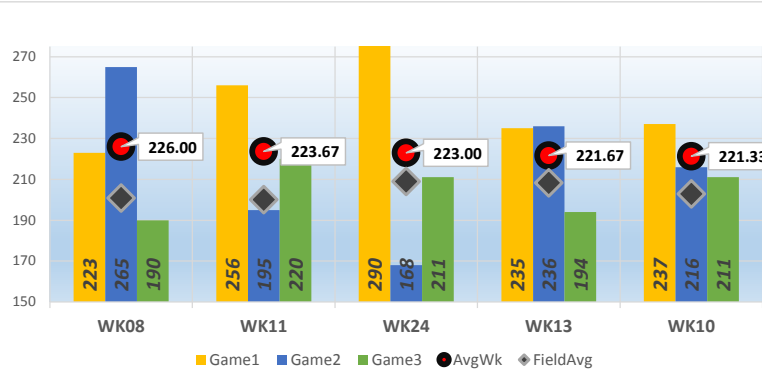

Mike M.

Bowler's Dashboard  
BUSINESSMEN  
2015/2016  
Results as of WK32

PERFORMANCE MEASURE

Season Average 200.96

Avg Differential -1.79

OverAvg (%) 0.538

PowerWin (%) 0.514

**23**  
BOWLER of the YEAR

www.bowlerstats.com/statsheet/businessmen/Mike\_M.pdf

Weekly Finish (S) 21.07

Most Improved 12.96

Sweeper Finish (H) 18.00

FINISHES (S/H)

TOP GAMES/SERIES

GAME AVERAGE

WEEKLY ANALYSIS

Last 5 Wks	Avg	Game 1	Game 2	Game 3	Series	Avg +/-	Change	AvgDiff	#OverAvg	PwrWins	Sch/Hdcp	Lane	GM Trend
WK28	201.00	165	181	236	582	7.00	(0.32)	-9.38	1	13.0	26 / 26	31-32	
WK29	201.25	248	194	179	621	5.75	0.25	4.62	1	24.0	21 / 14	29-30	
WK30	202.04	204	205	253	662	18.63	0.79	15.96	3	30.0	11 / 7	35-36	
WK31	200.69	168	174	160	502	33.35	(1.35)	-32.17	0	1.0	36 / 37	33-34	
WK32	200.96	193	215	216	624	7.04	0.27	7.17	2	28.0	16 / 10		
<b>Avg (5WK)</b>	201.19	195.60	193.80	208.80	598.20	(1.79)	(0.07)	-2.76	1.75	19.2	22 / 18		
<b>vs. Current</b>	▲2.83	▼-8.86	▼-7.16	▲11.21	▲2.76	▼-4.88	▲2.53	▼-0.97	▼-0.04	▲0.05	-1 / 0		

**Top 5 Weeks**

Top 5	Games	Series	Week	Game1	Game2	Game3	AvgWk	Average	Field Avg
1st	290	678	WK08	223	265	190	226.00	194.86	200.92
2nd	265	671	WK11	256	195	220	223.67	200.17	200.12
3rd	258	669	WK24	290	168	211	223.00	201.19	209.00
4th	256	665	WK13	235	236	194	221.67	203.11	208.36
5th	253	664	WK10	237	216	211	221.33	197.56	202.91