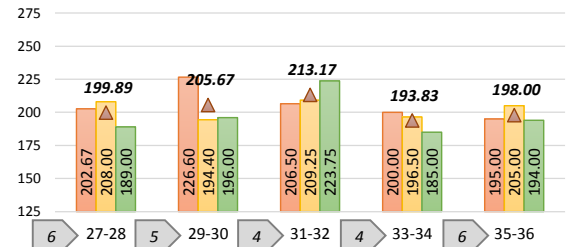

# of weeks on pair LANE PERFORMANCE