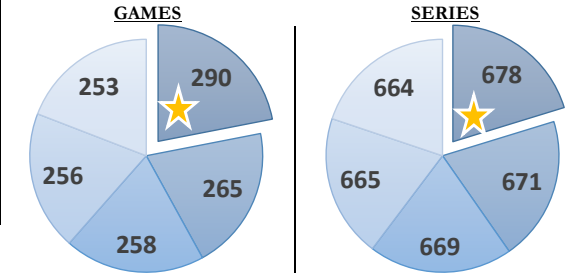

www.bowlerstats.com/statsheet/businessmen/Mike\_M.pdf

Weekly Finish (S) 21.07

Most Improved 12.96

Sweeper Finish (H) 18.00

FINISHES (S/H)

TOP GAMES/SERIES

GAME AVERAGE

WEEKLY ANALYSIS

Last 5 Wks	Avg	Game 1	Game 2	Game 3	Series	Avg +/-	Change	AvgDiff	#OverAvg	PwrWins	Sch/Hdcp	Lane	GM Trend
WK28	201.00	165	181	236	582	7.00	(0.32)	-9.38	1	13.0	26 / 26	31-32	
WK29	201.25	248	194	179	621	5.75	0.25	4.62	1	24.0	21 / 14	29-30	
WK30	202.04	204	205	253	662	18.63	0.79	15.96	3	30.0	11 / 7	35-36	
WK31	200.69	168	174	160	502	33.35	(1.35)	-32.17	0	1.0	36 / 37	33-34	
WK32	200.96	193	215	216	624	7.04	0.27	7.17	2	28.0	16 / 10		
<b>Avg (5WK)</b>	201.19	195.60	193.80	208.80	598.20	(1.79)	(0.07)	-2.76	1.75	19.2	22 / 18		
<b>vs. Current</b>	▲2.83	▼-8.86	▼-7.16	▲11.21	▲2.76	▼-4.88	▲2.53	▼-0.97	▼-0.04	▲0.05	-1 / 0		