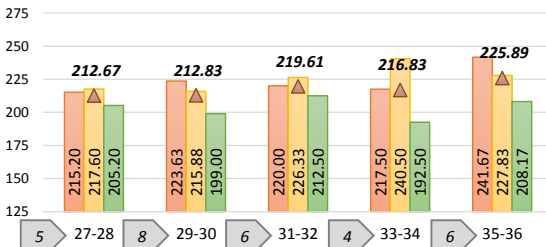

# of weeks on pair LANE PERFORMANCE