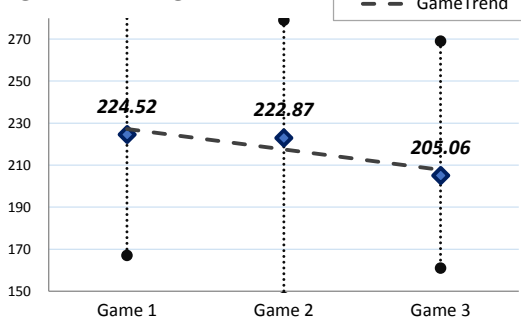

Avg Differential

14.67

PowerWin (%)

0.504

www.bowlerstats.com/statsheet/businessmen/Chris_R.pdf

GAME SCATTERGRAM

TOP GAMES/SERIES

GAME AVERAGE

WEEKLY ANALYSIS

Last 5 Wks	Avg	Game 1	Game 2	Game 3	Series	Avg +/-	Change	AvgDiff	#OverAvg	PwrWins	Sch/Hdcp	Lane	GM Trend
WK28	217.42	258	224	214	696	14.58	0.56	28.62	2	31.0	6 / 8	35-36	
WK29	217.13	171	241	216	628	(7.80)	(0.29)	6.96	1	10.0	16 / 28	27-28	
WK30	217.64	218	279	199	696	14.36	0.51	27.29	2	28.0	6 / 10	29-30	
WK31	217.28	212	197	211	620	(10.61)	(0.37)	7.17	0	11.0	17 / 27	31-32	
WK32	217.48	204	222	245	671	6.18	0.21	22.83	2	27.0	6 / 11		
Avg (5WK)	217.39	212.60	232.60	217.00	662.20	8.34	0.12	18.57	1.75	21.4	10 / 16		
vs. Current	▲0.37	▼11.92	▲9.73	▲11.94	▲9.75	▲2.74	▲0.58	▲3.91	▲0.32	▲2.13	2 / 2		