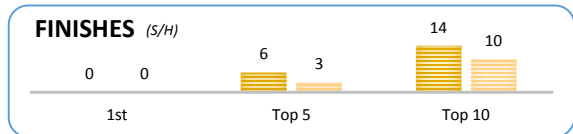

Chris R.

Bowler's Dashboard
BUSINESSMEN
 2015/2016
 Results as of WK32

PERFORMANCE MEASURE

Season Average

217.48

OverAvg (%)

0.430

BOWLER of the YEAR