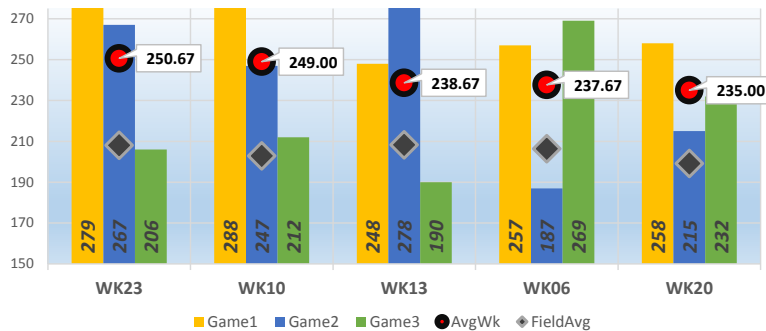

PowerWin (%)

0.504