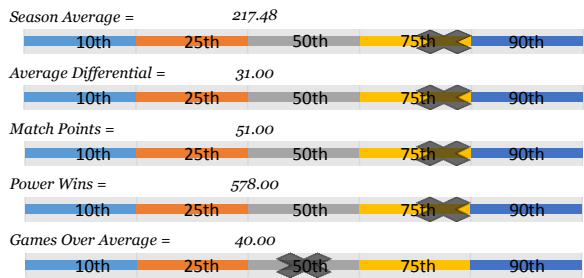

Chris R.

Bowler's Dashboard
BUSINESSMEN
 2015/2016
 Results as of WK32

PERFORMANCE MEASURE

Season Average

217.48

OverAvg (%)

0.430

BOWLER of the YEAR