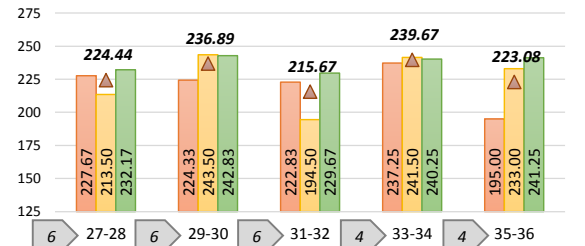

# of weeks on pair LANE PERFORMANCE