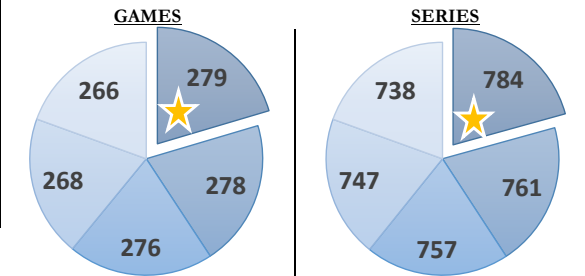

FINISHES (S/H)

TOP GAMES/SERIES