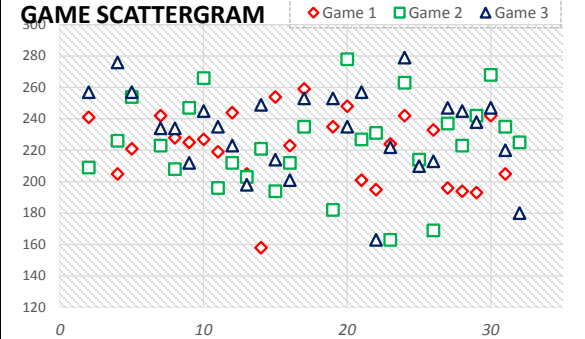

www.bowlerstats.com/statsheet/businessmen/James_S.pdf