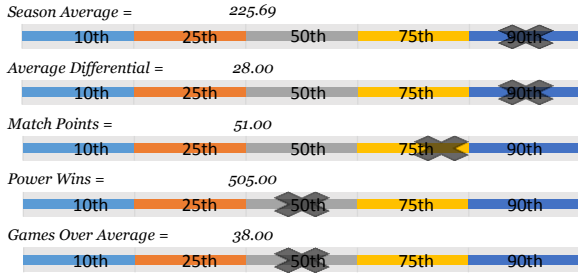

James S.

Bowler's Dashboard
BUSINESSMEN
 2015/2016
 Results as of WK32

PERFORMANCE MEASURE

Season Average

225.69

BOWLER of the YEAR

Avg Differential

22.81

WEEKLY ANALYSIS

Last 5 Wks	Avg	Game 1	Game 2	Game 3	Series	Avg +/-	Change	AvgDiff	#OverAvg	PwrWins	Sch/Hdcp	Lane	GM Trend
WK28	225.53	194	223	245	662	(4.86)	(0.21)	17.28	1	17.0	11 / 22	27-28	
WK29	225.48	193	242	238	673	(1.15)	(0.05)	21.96	2	16.0	6 / 22	29-30	
WK30	226.51	242	268	247	757	25.82	1.03	47.62	3	36.0	1 / 2	33-34	
WK31	226.27	205	235	220	660	(6.27)	(0.24)	20.50	1	17.0	4 / 21	27-28	
WK32	225.69	225	225	180	630	15.69	(0.58)	9.17	0	8.0	13 / 30		
Avg (5WK)	225.90	211.80	238.60	226.00	676.40	(0.43)	(0.01)	23.31	1.75	18.8	7 / 19		
vs. Current	▲0.41	▼-9.56	▲14.92	▼-6.04	▼-0.67	▲0.39	▲0.19	▲0.49	▲0.02	▲0.76	2 / -1		

Top 5 Weeks

Top 5	Games	Series	Week	Game1	Game2	Game3	AvgWk	Average	Field Avg
1st	279	784	WK24	242	263	279	261.33	227.38	209.00
2nd	278	761	WK20	248	278	235	253.67	228.67	199.15
3rd	276	757	WK30	242	268	247	252.33	226.51	204.71
4th	268	747	WK17	259	235	253	249.00	227.26	208.59
5th	266	738	WK10	227	266	245	246.00	235.10	202.91