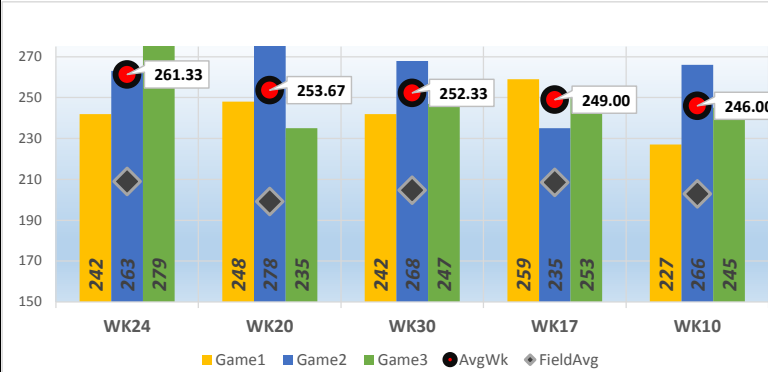

Season Average

225.69

BOWLER of the YEAR

Avg Differential

22.81

OverAvg (%)

0.452

PowerWin (%)

0.484