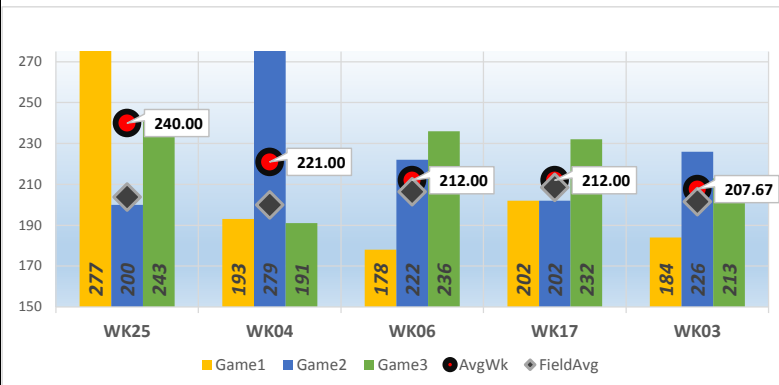

**Eric L.**

**Bowler's Dashboard**  
**BUSINESSMEN**  
**2015/2016**  
**Results as of WK32**

**PERFORMANCE MEASURE**

**Season Average**

190.70

**OverAvg (%)**

0.476

**Avg Differential**

-12.79

**PowerWin (%)**

0.376

**TOP GAMES/SERIES**

**GAME AVERAGE**

**WEEKLY ANALYSIS**

Last 5 Wks	Avg	Game 1	Game 2	Game 3	Series	Avg +/-	Change	AvgDiff	#OverAvg	PwrWins	Sch/Hdcp	Lane	GM Trend
WK28	191.71	188	176	166	530	(15.05)	(0.64)	-26.72	0	6.0	32 / 33	33-34	
WK29	191.89	201	190	198	589	4.44	0.18	-6.04	2	22.0	27 / 16	27-28	
WK30	190.96	146	209	147	502	(23.63)	(0.93)	-37.38	1	1.0	34 / 37	31-32	
WK31	190.70	180	180	191	551	(7.03)	(0.27)	-15.83	1	14.0	28 / 23	33-34	
WK32	190.70						0.00			/			
<b>Avg (5WK)</b>	191.19	178.75	188.75	175.50	543.00	(10.32)	(0.33)	-21.49	1.33	10.8	30 / 27		
<b>vs. Current</b>	▼-0.64	▼-12.89	▼-3.43	▼-12.58	▼-15.46	▼-8.59	▼-1.47	▼-8.71	▼-0.44	▼-4.89	-5 / -5		