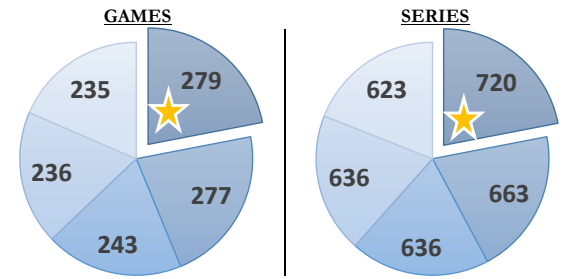

**Eric L.**

**Bowler's Dashboard**  
**BUSINESSMEN**  
**2015/2016**  
**Results as of WK32**

**PERFORMANCE MEASURE**

**Season Average**

190.70

**OverAvg (%)**

0.476

**Avg Differential**

-12.79

**PowerWin (%)**

0.376

**TOP GAMES/SERIES**

**GAME AVERAGE**

**WEEKLY ANALYSIS**

Last 5 Wks	Avg	Game 1	Game 2	Game 3	Series	Avg +/-	Change	AvgDiff	#OverAvg	PwrWins	Sch/Hdcp	Lane	GM Trend
WK28	191.71	188	176	166	530	(15.05)	(0.64)	-26.72	0	6.0	32 / 33	33-34	
WK29	191.89	201	190	198	589	4.44	0.18	-6.04	2	22.0	27 / 16	27-28	
WK30	190.96	146	209	147	502	(23.63)	(0.93)	-37.38	1	1.0	34 / 37	31-32	
WK31	190.70	180	180	191	551	(7.03)	(0.27)	-15.83	1	14.0	28 / 23	33-34	
WK32	190.70						0.00			/			
<b>Avg (5WK)</b>	191.19	178.75	188.75	175.50	543.00	(10.32)	(0.33)	-21.49	1.33	10.8	30 / 27		
<b>vs. Current</b>	▼-0.64	▼-12.89	▼-3.43	▼-12.58	▼-15.46	▼-8.59	▼-1.47	▼-8.71	▼-0.44	▼-4.89	-5 / -5		

**Top 5 Weeks**

Top 5	Games	Series	Week	Game1	Game2	Game3	AvgWk	Average	Field Avg
1st	279	720	WK25	277	200	243	240.00	192.99	203.85
2nd	277	663	WK04	193	279	191	221.00	171.00	199.96
3rd	243	636	WK06	178	222	236	212.00	201.20	206.45
4th	236	636	WK17	202	202	232	212.00	194.09	208.59
5th	235	623	WK03	184	226	213	207.67	171.00	201.56