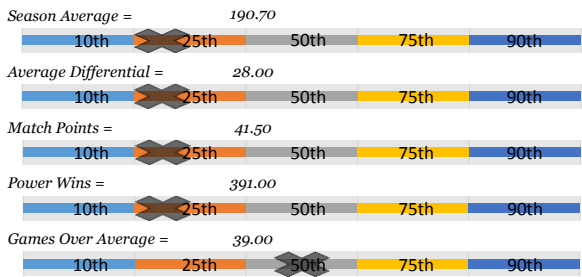

**Eric L.**

**Bowler's Dashboard**  
**BUSINESSMEN**  
**2015/2016**  
**Results as of WK32**

**PERFORMANCE MEASURE**

**Season Average**

190.70

**OverAvg (%)**

0.476

**Avg Differential**

-12.79

**PowerWin (%)**

0.376

**TOP GAMES/SERIES**

**GAME AVERAGE**

**WEEKLY ANALYSIS**

Last 5 Wks	Avg	Game 1	Game 2	Game 3	Series	Avg +/-	Change	AvgDiff	#OverAvg	PwrWins	Sch/Hdcp	Lane	GM Trend
WK28	191.71	188	176	166	530	(15.05)	(0.64)	-26.72	0	6.0	32 / 33	33-34	
WK29	191.89	201	190	198	589	4.44	0.18	-6.04	2	22.0	27 / 16	27-28	
WK30	190.96	146	209	147	502	(23.63)	(0.93)	-37.38	1	1.0	34 / 37	31-32	
WK31	190.70	180	180	191	551	(7.03)	(0.27)	-15.83	1	14.0	28 / 23	33-34	
WK32	190.70						0.00			/			
<b>Avg (5WK)</b>	191.19	178.75	188.75	175.50	543.00	(10.32)	(0.33)	-21.49	1.33	10.8	30 / 27		
<b>vs. Current</b>	▼-0.64	▼-12.89	▼-3.43	▼-12.58	▼-15.46	▼-8.59	▼-1.47	▼-8.71	▼-0.44	▼-4.89	-5 / -5		