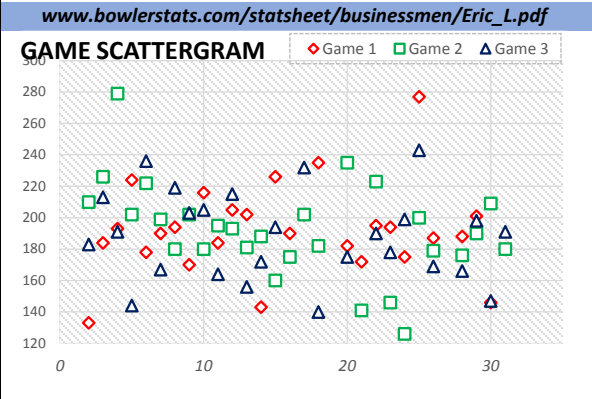

**Eric L.**

**Bowler's Dashboard**  
**BUSINESSMEN**  
**2015/2016**  
**Results as of WK32**

**PERFORMANCE MEASURE**

**Season Average**

190.70

**OverAvg (%)**

0.476

**Avg Differential**

-12.79

**PowerWin (%)**

0.376

**TOP GAMES/SERIES**

**GAME AVERAGE**

**WEEKLY ANALYSIS**

Last 5 Wks	Avg	Game 1	Game 2	Game 3	Series	Avg +/-	Change	AvgDiff	#OverAvg	PwrWins	Sch/Hdcp	Lane	GM Trend
WK28	191.71	188	176	166	530	(15.05)	(0.64)	-26.72	0	6.0	32 / 33	33-34	
WK29	191.89	201	190	198	589	4.44	0.18	-6.04	2	22.0	27 / 16	27-28	
WK30	190.96	146	209	147	502	(23.63)	(0.93)	-37.38	1	1.0	34 / 37	31-32	
WK31	190.70	180	180	191	551	(7.03)	(0.27)	-15.83	1	14.0	28 / 23	33-34	
WK32	190.70						0.00			/			
<b>Avg (5WK)</b>	191.19	178.75	188.75	175.50	543.00	(10.32)	(0.33)	-21.49	1.33	10.8	30 / 27		
<b>vs. Current</b>	▼-0.64	▼-12.89	▼-3.43	▼-12.58	▼-15.46	▼-8.59	▼-1.47	▼-8.71	▼-0.44	▼-4.89	-5 / -5		