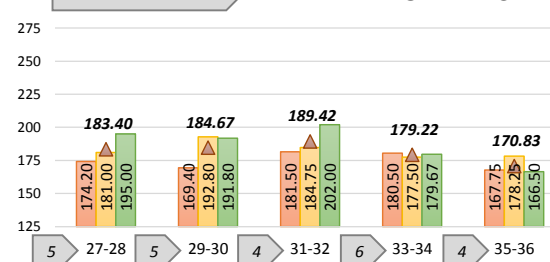

of weeks on pair LANE PERFORMANCE