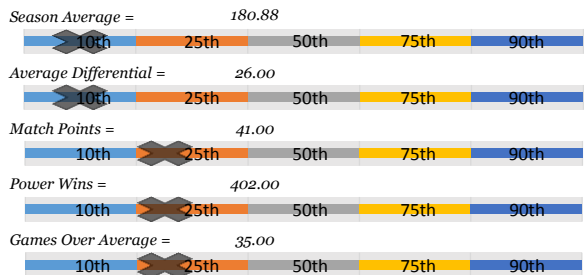

Bill P.

Bowler's Dashboard BUSINESSMEN 2015/2016 Results as of WK32

PERFORMANCE MEASURE

Season Average

180.88

OverAvg (%)

0.449

BOWLER of the YEAR

Avg Differential

-22.09

PowerWin (%)

0.418

GAME SCATTERGRAM

TOP GAMES/SERIES

GAME AVERAGE

WEEKLY ANALYSIS

Last 5 Wks	Avg	Game 1	Game 2	Game 3	Series	Avg +/-	Change	AvgDiff	#OverAvg	PwrWins	Sch/Hdcp	Lane	GM Trend
WK28	181.35	193	171	177	541	(1.02)	(0.05)	-23.05	1	16.0	31 / 23	33-34	
WK29	181.72	164	171	235	570	8.28	0.38	-12.38	1	26.0	30 / 12	27-28	
WK30	181.81	153	163	235	551	1.86	0.08	-21.04	1	11.0	31 / 26	31-32	
WK31	181.05	169	157	163	489	(18.05)	(0.75)	-36.50	0	3.0	37 / 34	33-34	
WK32	180.88	166	174	190	530	(4.22)	(0.17)	-24.17	1	14.0	33 / 24		
Avg (5WK)	181.36	169.00	167.20	200.00	536.20	(2.63)	(0.10)	-23.43	1.00	14.0	32 / 23		
vs. Current	▲0.64	▼-5.65	▼-14.18	▲13.38	▼-6.45	▼-2.81	▲0.06	▼-1.34	▼-0.52	▼-2.08	-3 / -2		

Top 5 Weeks

Top 5	Games	Series	Week	Game1	Game2	Game3	AvgWk	Average	Field Avg
1st	246	645	WK23	242	211	192	215.00	181.39	208.12
2nd	242	609	WK04	158	246	205	203.00	182.00	199.96
3rd	236	608	WK17	180	236	192	202.67	180.19	208.59
4th	235	594	WK24	173	222	199	198.00	182.31	209.00
5th	235	578	WK20	205	203	170	192.67	180.12	199.15