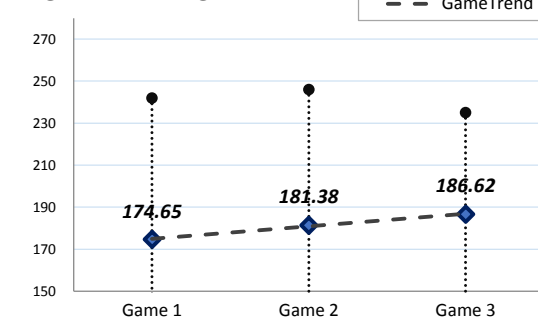

Avg Differential

-22.09

PowerWin (%)

0.418

GAME SCATTERGRAM

TOP GAMES/SERIES

GAME AVERAGE

WEEKLY ANALYSIS

Last 5 Wks	Avg	Game 1	Game 2	Game 3	Series	Avg +/-	Change	AvgDiff	#OverAvg	PwrWins	Sch/Hdcp	Lane	GM Trend
WK28	181.35	193	171	177	541	(1.02)	(0.05)	-23.05	1	16.0	31 / 23	33-34	
WK29	181.72	164	171	235	570	8.28	0.38	-12.38	1	26.0	30 / 12	27-28	
WK30	181.81	153	163	235	551	1.86	0.08	-21.04	1	11.0	31 / 26	31-32	
WK31	181.05	169	157	163	489	(18.05)	(0.75)	-36.50	0	3.0	37 / 34	33-34	
WK32	180.88	166	174	190	530	(4.22)	(0.17)	-24.17	1	14.0	33 / 24		
Avg (5WK)	181.36	169.00	167.20	200.00	536.20	(2.63)	(0.10)	-23.43	1.00	14.0	32 / 23		
vs. Current	▲0.64	▼-5.65	▼-14.18	▲13.38	▼-6.45	▼-2.81	▲0.06	▼-1.34	▼-0.52	▼-2.08	-3 / -2		