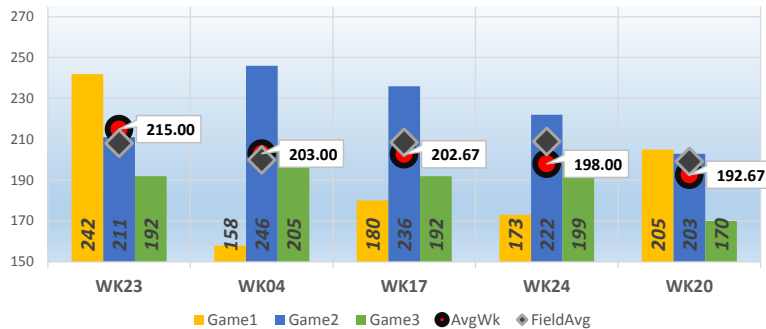

Bill P.

Bowler's Dashboard BUSINESSMEN 2015/2016 Results as of WK32

PERFORMANCE MEASURE

Season Average

180.88

OverAvg (%)

0.449

BOWLER of the YEAR

Avg Differential

-22.09

PowerWin (%)

0.418

GAME SCATTERGRAM

TOP GAMES/SERIES

GAME AVERAGE

WEEKLY ANALYSIS

Last 5 Wks	Avg	Game 1	Game 2	Game 3	Series	Avg +/-	Change	AvgDiff	#OverAvg	PwrWins	Sch/Hdcp	Lane	GM Trend
WK28	181.35	193	171	177	541	(1.02)	(0.05)	-23.05	1	16.0	31 / 23	33-34	
WK29	181.72	164	171	235	570	8.28	0.38	-12.38	1	26.0	30 / 12	27-28	
WK30	181.81	153	163	235	551	1.86	0.08	-21.04	1	11.0	31 / 26	31-32	
WK31	181.05	169	157	163	489	(18.05)	(0.75)	-36.50	0	3.0	37 / 34	33-34	
WK32	180.88	166	174	190	530	(4.22)	(0.17)	-24.17	1	14.0	33 / 24		
Avg (5WK)	181.36	169.00	167.20	200.00	536.20	(2.63)	(0.10)	-23.43	1.00	14.0	32 / 23		
vs. Current	▲0.64	▼-5.65	▼-14.18	▲13.38	▼-6.45	▼-2.81	▲0.06	▼-1.34	▼-0.52	▼-2.08	-3 / -2		

Top 5 Weeks

Top 5	Games	Series	Week	Game1	Game2	Game3	AvgWk	Average	Field Avg
1st	246	645	WK23	242	211	192	215.00	181.39	208.12
2nd	242	609	WK04	158	246	205	203.00	182.00	199.96
3rd	236	608	WK17	180	236	192	202.67	180.19	208.59
4th	235	594	WK24	173	222	199	198.00	182.31	209.00
5th	235	578	WK20	205	203	170	192.67	180.12	199.15