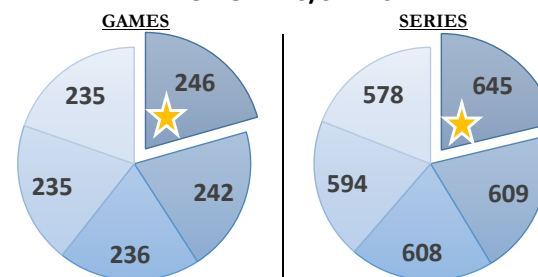

Avg Differential

-22.09

PowerWin (%)

0.418

GAME SCATTERGRAM

TOP GAMES/SERIES

GAME AVERAGE

WEEKLY ANALYSIS

Last 5 Wks	Avg	Game 1	Game 2	Game 3	Series	Avg +/-	Change	AvgDiff	#OverAvg	PwrWins	Sch/Hdcp	Lane	GM Trend
WK28	181.35	193	171	177	541	(1.02)	(0.05)	-23.05	1	16.0	31 / 23	33-34	
WK29	181.72	164	171	235	570	8.28	0.38	-12.38	1	26.0	30 / 12	27-28	
WK30	181.81	153	163	235	551	1.86	0.08	-21.04	1	11.0	31 / 26	31-32	
WK31	181.05	169	157	163	489	(18.05)	(0.75)	-36.50	0	3.0	37 / 34	33-34	
WK32	180.88	166	174	190	530	(4.22)	(0.17)	-24.17	1	14.0	33 / 24		
Avg (5WK)	181.36	169.00	167.20	200.00	536.20	(2.63)	(0.10)	-23.43	1.00	14.0	32 / 23		
vs. Current	▲0.64	▼-5.65	▼-14.18	▲13.38	▼-6.45	▼-2.81	▲0.06	▼-1.34	▼-0.52	▼-2.08	-3 / -2		