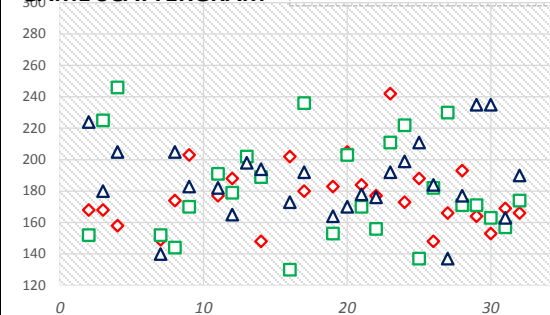

Avg Differential

-22.09

PowerWin (%)

0.418

GAME SCATTERGRAM

TOP GAMES/SERIES

GAME AVERAGE

WEEKLY ANALYSIS

Last 5 Wks	Avg	Game 1	Game 2	Game 3	Series	Avg +/-	Change	AvgDiff	#OverAvg	PwrWins	Sch/Hdcp	Lane	GM Trend
WK28	181.35	193	171	177	541	(1.02)	(0.05)	-23.05	1	16.0	31 / 23	33-34	
WK29	181.72	164	171	235	570	8.28	0.38	-12.38	1	26.0	30 / 12	27-28	
WK30	181.81	153	163	235	551	1.86	0.08	-21.04	1	11.0	31 / 26	31-32	
WK31	181.05	169	157	163	489	(18.05)	(0.75)	-36.50	0	3.0	37 / 34	33-34	
WK32	180.88	166	174	190	530	(4.22)	(0.17)	-24.17	1	14.0	33 / 24		
Avg (5WK)	181.36	169.00	167.20	200.00	536.20	(2.63)	(0.10)	-23.43	1.00	14.0	32 / 23		
vs. Current	▲0.64	▼-5.65	▼-14.18	▲13.38	▼-6.45	▼-2.81	▲0.06	▼-1.34	▼-0.52	▼-2.08	-3 / -2		