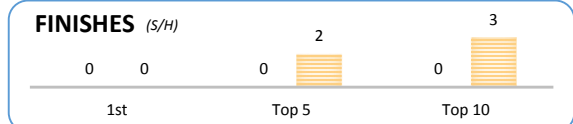

Bill P.

Bowler's Dashboard BUSINESSMEN 2015/2016 Results as of WK32

PERFORMANCE MEASURE

Season Average

180.88

OverAvg (%)

0.449

BOWLER of the YEAR