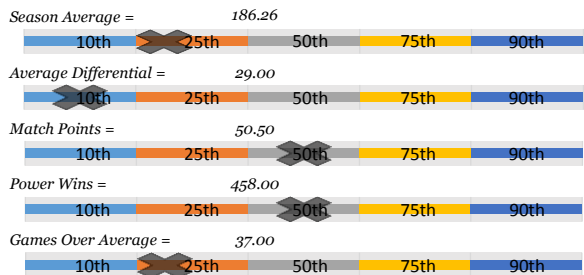

Brian E.

Bowler's Dashboard
BUSINESSMEN
2014/2015
Results as of WK34

PERFORMANCE MEASURE