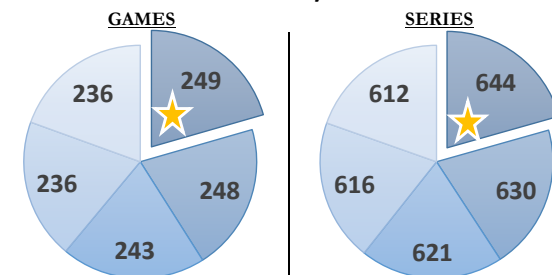

BEST 5 WEEKS

www.bowlerstats.com/statsheet/businessmen/Brian_E.pdf

GAME SCATTERGRAM

TOP GAMES/SERIES

GAME AVERAGE

WEEKLY ANALYSIS

Last 5 Wks	Avg	Game 1	Game 2	Game 3	Series	Avg +/-	Change	AvgDiff	#OverAvg	PwrWins	Sch/Hdcp	Lane	GM Trend
WK30	184.73						0.00				/		
WK31	185.21	169	233	189	591	11.79	0.47	-4.81	2	27.0	18 / 9	31-32	
WK32	185.30	171	200	192	563	2.37	0.09	-16.83	2	12.0	26 / 22	27-28	
WK33	185.96	214	236	162	612	18.04	0.67	3.42	2	33.0	20 / 5	31-32	
WK34	186.26	165	213	206	584	8.40	0.30	-10.19	2	19.0	25 / 17	29-30	
Avg (5WK)	185.49	179.75	220.50	187.25	587.50	10.15	0.31	-7.10	2.00	22.8	22 / 13		
vs. Current	-3.91	0.85	29.33	-1.47	28.71	13.86	-2.83	4.58	0.46	6.96	2 / 7		