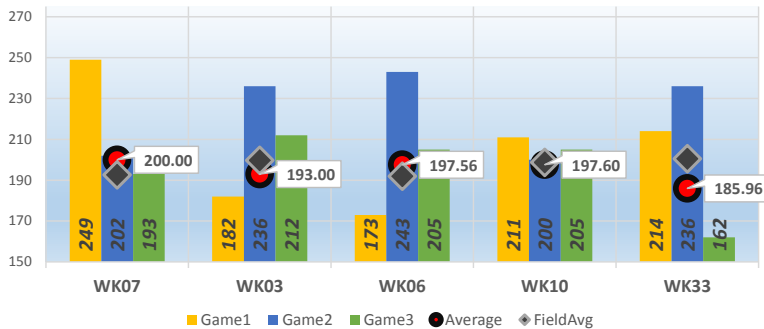

BEST 5 WEEKS

www.bowlerstats.com/statsheet/businessmen/Brian_E.pdf

GAME SCATTERGRAM

TOP GAMES/SERIES

GAME AVERAGE

WEEKLY ANALYSIS

Last 5 Wks	Avg	Game 1	Game 2	Game 3	Series	Avg +/-	Change	AvgDiff	#OverAvg	PwrWins	Sch/Hdcp	Lane	GM Trend
WK30	184.73						0.00				/		
WK31	185.21	169	233	189	591	11.79	0.47	-4.81	2	27.0	18 / 9	31-32	
WK32	185.30	171	200	192	563	2.37	0.09	-16.83	2	12.0	26 / 22	27-28	
WK33	185.96	214	236	162	612	18.04	0.67	3.42	2	33.0	20 / 5	31-32	
WK34	186.26	165	213	206	584	8.40	0.30	-10.19	2	19.0	25 / 17	29-30	
Avg (5WK)	185.49	179.75	220.50	187.25	587.50	10.15	0.31	-7.10	2.00	22.8	22 / 13		
vs. Current	-3.91	0.85	29.33	-1.47	28.71	13.86	-2.83	4.58	0.46	6.96	2 / 7		