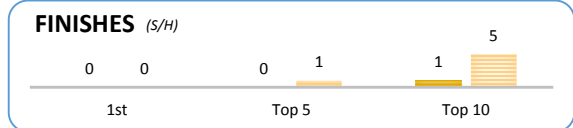

Brian E.

Bowler's Dashboard
BUSINESSMEN
2014/2015
Results as of WK34

PERFORMANCE MEASURE