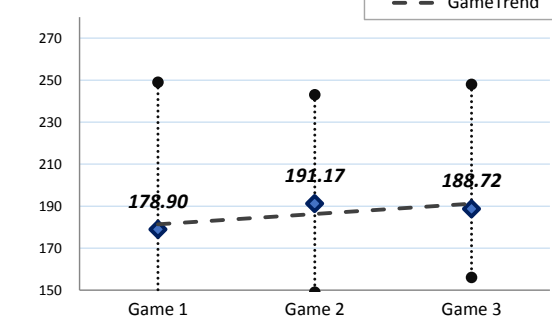

BEST 5 WEEKS

www.bowlerstats.com/statsheet/businessmen/Brian_E.pdf

GAME SCATTERGRAM

TOP GAMES/SERIES

GAME AVERAGE

WEEKLY ANALYSIS

Last 5 Wks	Avg	Game 1	Game 2	Game 3	Series	Avg +/-	Change	AvgDiff	#OverAvg	PwrWins	Sch/Hdcp	Lane	GM Trend
WK30	184.73						0.00				/		
WK31	185.21	169	233	189	591	11.79	0.47	-4.81	2	27.0	18 / 9	31-32	
WK32	185.30	171	200	192	563	2.37	0.09	-16.83	2	12.0	26 / 22	27-28	
WK33	185.96	214	236	162	612	18.04	0.67	3.42	2	33.0	20 / 5	31-32	
WK34	186.26	165	213	206	584	8.40	0.30	-10.19	2	19.0	25 / 17	29-30	
Avg (5WK)	185.49	179.75	220.50	187.25	587.50	10.15	0.31	-7.10	2.00	22.8	22 / 13		
vs. Current	-3.91	0.85	29.33	-1.47	28.71	13.86	-2.83	4.58	0.46	6.96	2 / 7		