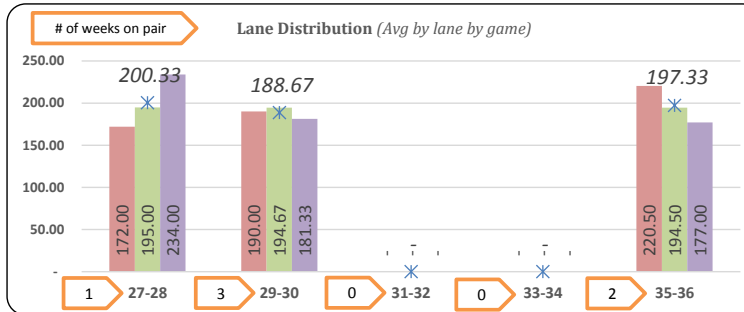

Consto C.

Bowler's StatSheet
BUSINESSMEN
2013/2014

bowlerstats.com

5 - HELP NEEDED

Average	# of Games	Total Pins
193.50	18	3483
Avg Differential	Match Points	Power Record
(1.96)	0	102-121-1
OverAvg%	Power%	Avg Finish
0.500	0.458	21 / 21
OverAvg#	Most Improved	B.O.Y. Points
9	2.50	216.5

33
AVERAGE RANK

46
BOWLER of the YEAR

48
MATCH RANK

Week #	Avg	Game 1	Game 2	Game 3	Series	Avg +/-	Change	AvgDiff	#OverAvg	PwrWins	Sch/Hdcp	Lane	GM Trend
WEEK_24	#N/A	#N/A	#N/A	#N/A	#N/A	#N/A	#N/A	#N/A	#N/A	#N/A	#N/A	#N/A	
WEEK_23	0.00	0	0	0	0	-	↑ 0.00	0.00	☆ 0	0/0	/	-1-	---
WEEK_22	0.00	0	0	0	0	-	#VALUE!	0.00	☆ 0	0/0	/	-1-	---
WEEK_21	0.00	0	0	0	0	-	↑ 0.00	0.00	☆ 0	0/0	/	-1-	---
WEEK_20	0.00	0	0	0	0	-	↑ 0.00	0.00	☆ 0	0/0	/	-1-	---
Avg (5WK)													