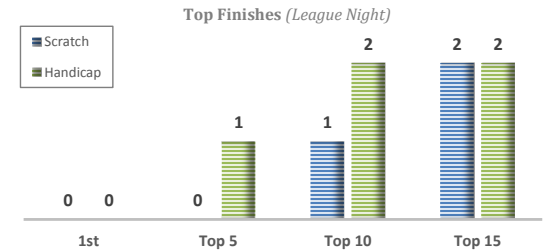

Consto C.

Bowler's StatSheet
BUSINESSMEN
2013/2014

bowlerstats.com

5 - HELP NEEDED

Average	# of Games	Total Pins
193.50	18	3483
Avg Differential	Match Points	Power Record
(1.96)	0	102-121-1
OverAvg%	Power%	Avg Finish
0.500	0.458	21 / 21
OverAvg#	Most Improved	B.O.Y. Points
9	2.50	216.5

33
AVERAGE RANK

46
BOWLER of the YEAR

48
MATCH RANK

Week #	Avg	Game 1	Game 2	Game 3	Series	Avg +/-	Change	AvgDiff	#OverAvg	PwrWins	Sch/Hdcp	Lane	GM Trend
WEEK_24	#N/A	#N/A	#N/A	#N/A	#N/A	#N/A	#N/A	#N/A	#N/A	#N/A	#N/A	#N/A	
WEEK_23	0.00	0	0	0	0	-	↑ 0.00	0.00	☆ 0	0/0	/	-1-	---
WEEK_22	0.00	0	0	0	0	-	#VALUE!	0.00	☆ 0	0/0	/	-1-	---
WEEK_21	0.00	0	0	0	0	-	↑ 0.00	0.00	☆ 0	0/0	/	-1-	---
WEEK_20	0.00	0	0	0	0	-	↑ 0.00	0.00	☆ 0	0/0	/	-1-	---
Avg (5WK)													