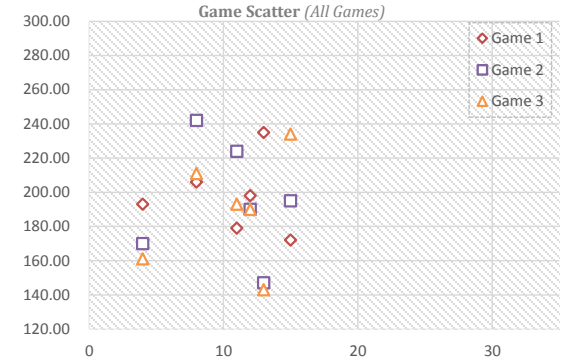

Consto C.

Bowler's StatSheet
BUSINESSMEN
2013/2014

bowlerstats.com

5 - HELP NEEDED

Average	# of Games	Total Pins
193.50	18	3483
Avg Differential	Match Points	Power Record
(1.96)	0	102-121-1
OverAvg%	Power%	Avg Finish
0.500	0.458	21 / 21
OverAvg#	Most Improved	B.O.Y. Points
9	2.50	216.5

33
AVERAGE RANK

46
BOWLER of the YEAR

48
MATCH RANK

Week #	Avg	Game 1	Game 2	Game 3	Series	Avg +/-	Change	AvgDiff	#OverAvg	PwrWins	Sch/Hdcp	Lane	GM Trend
WEEK_24	#N/A	#N/A	#N/A	#N/A	#N/A	#N/A	#N/A	#N/A	#N/A	#N/A	#N/A	#N/A	
WEEK_23	0.00	0	0	0	0	-	↑ 0.00	0.00	☆ 0	0/0	/	-1-	---
WEEK_22	0.00	0	0	0	0	-	#VALUE!	0.00	☆ 0	0/0	/	-1-	---
WEEK_21	0.00	0	0	0	0	-	↑ 0.00	0.00	☆ 0	0/0	/	-1-	---
WEEK_20	0.00	0	0	0	0	-	↑ 0.00	0.00	☆ 0	0/0	/	-1-	---
Avg (5WK)													