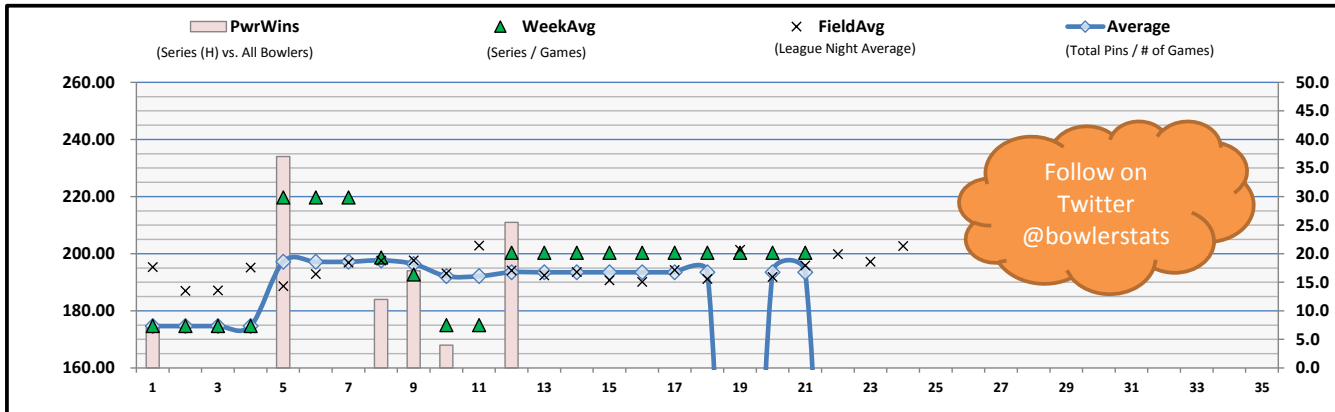

Consto C.

Bowler's StatSheet
BUSINESSMEN
2013/2014

bowlerstats.com

5 - HELP NEEDED

Average	# of Games	Total Pins
193.50	18	3483
Avg Differential	Match Points	Power Record
(1.96)	0	102-121-1
OverAvg%	Power%	Avg Finish
0.500	0.458	21 / 21
OverAvg#	Most Improved	B.O.Y. Points
9	2.50	216.5

33
AVERAGE RANK

46
BOWLER of the YEAR

48
MATCH RANK

Week #	Avg	Game 1	Game 2	Game 3	Series	Avg +/-	Change	AvgDiff	#OverAvg	PwrWins	Sch/Hdcp	Lane	GM Trend
WEEK_24	#N/A	#N/A	#N/A	#N/A	#N/A	#N/A	#N/A	#N/A	#N/A	#N/A	#N/A	#N/A	
WEEK_23	0.00	0	0	0	0	-	↑ 0.00	0.00	☆ 0	0/0	/	-1-	---
WEEK_22	0.00	0	0	0	0	-	#VALUE!	0.00	☆ 0	0/0	/	-1-	---
WEEK_21	0.00	0	0	0	0	-	↑ 0.00	0.00	☆ 0	0/0	/	-1-	---
WEEK_20	0.00	0	0	0	0	-	↑ 0.00	0.00	☆ 0	0/0	/	-1-	---
Avg (5WK)													